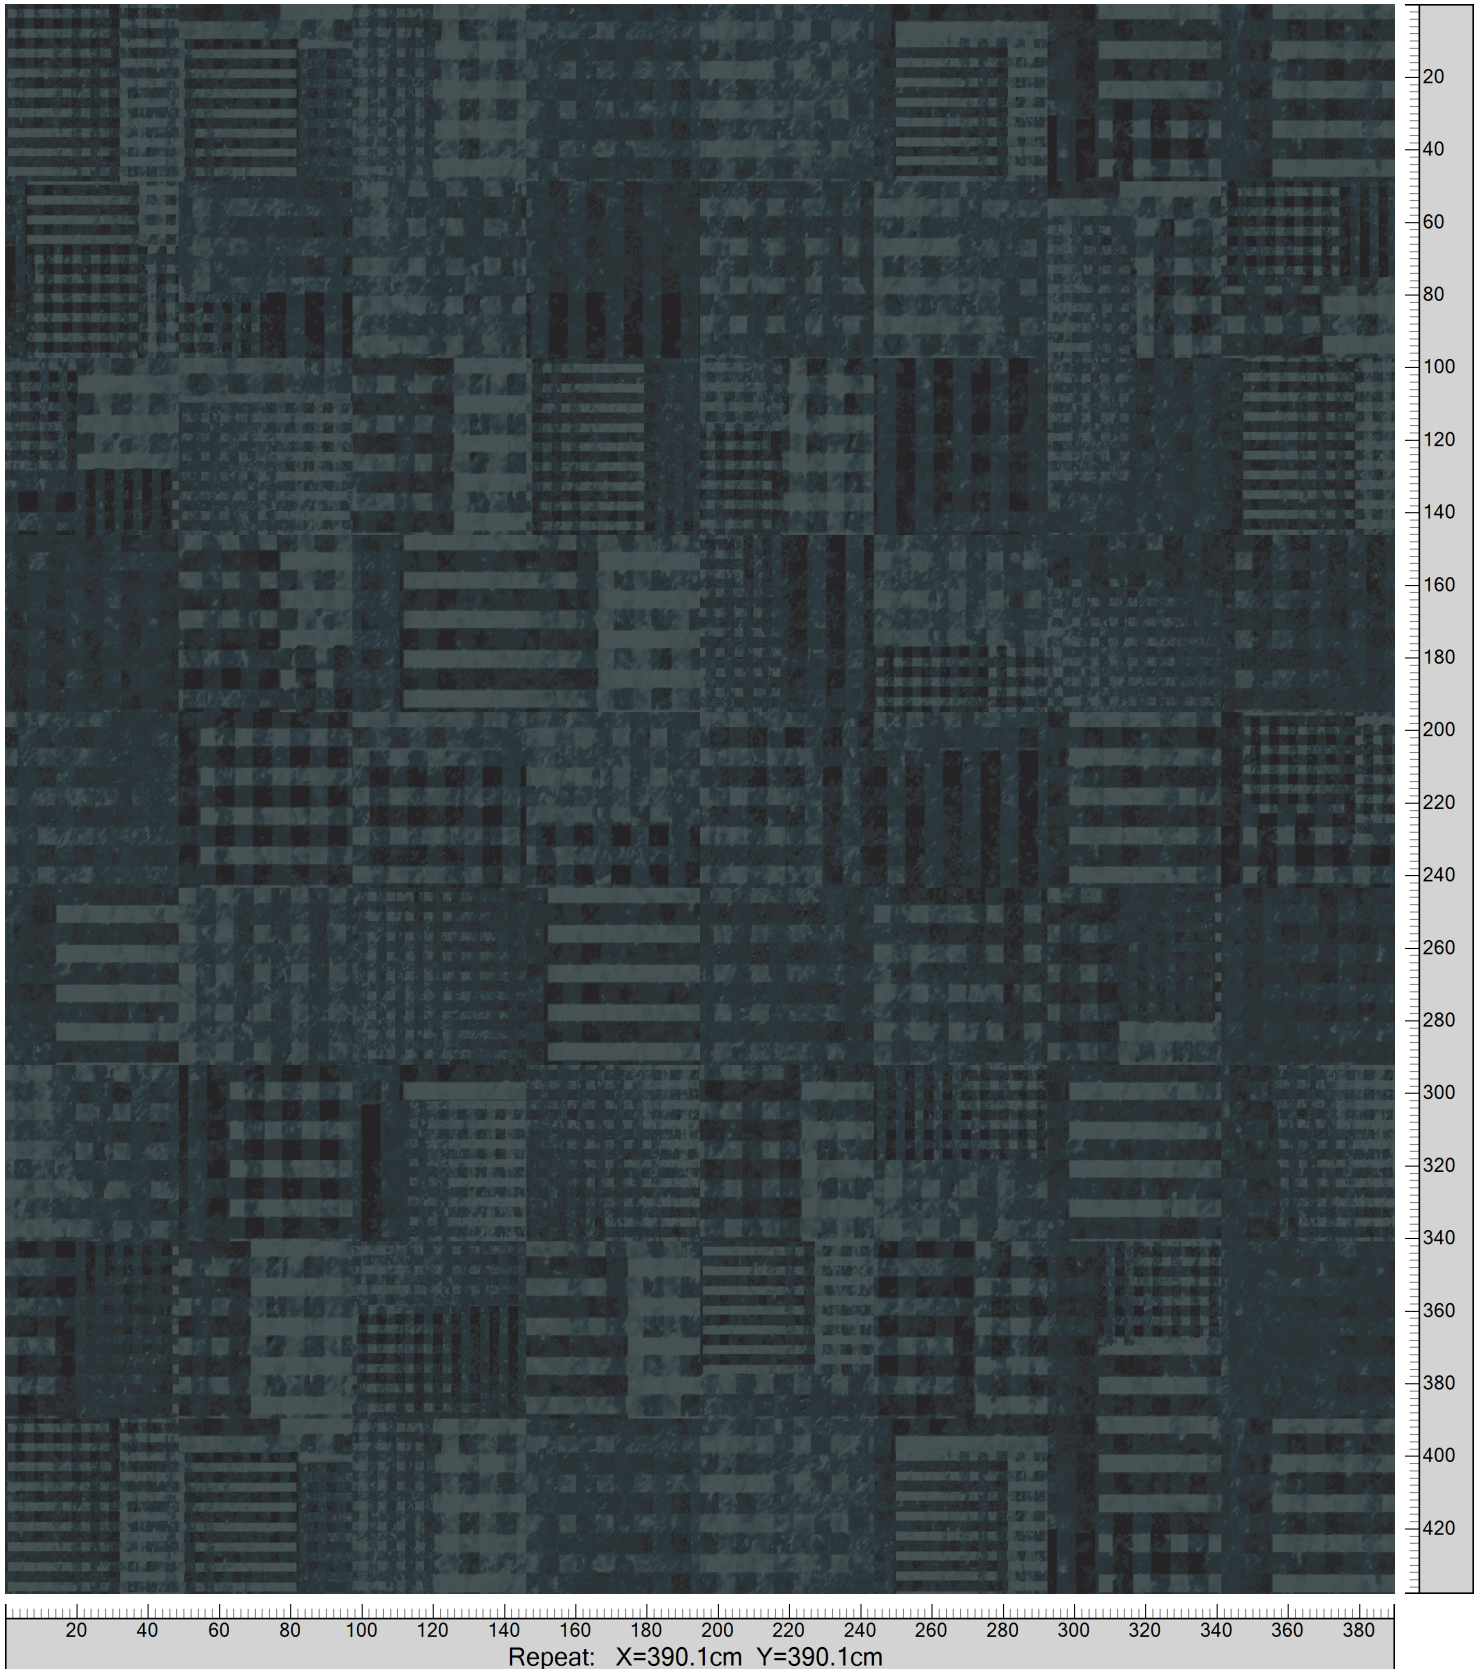

HIGHLINE TILES - CHECKY
STANDARD PALETTE 5595
TILE SIMULATION MONOLITHIC 48X48 CM

K20012 5595-BC4 9.39%	5595AC42 Accent 42 22.85%	5595AC41 Accent 41 23.88%	5595AC40 Accent 40 16.04%	5595AC39 Accent 39 14.19%	5595AC38 Accent 38 13.65%