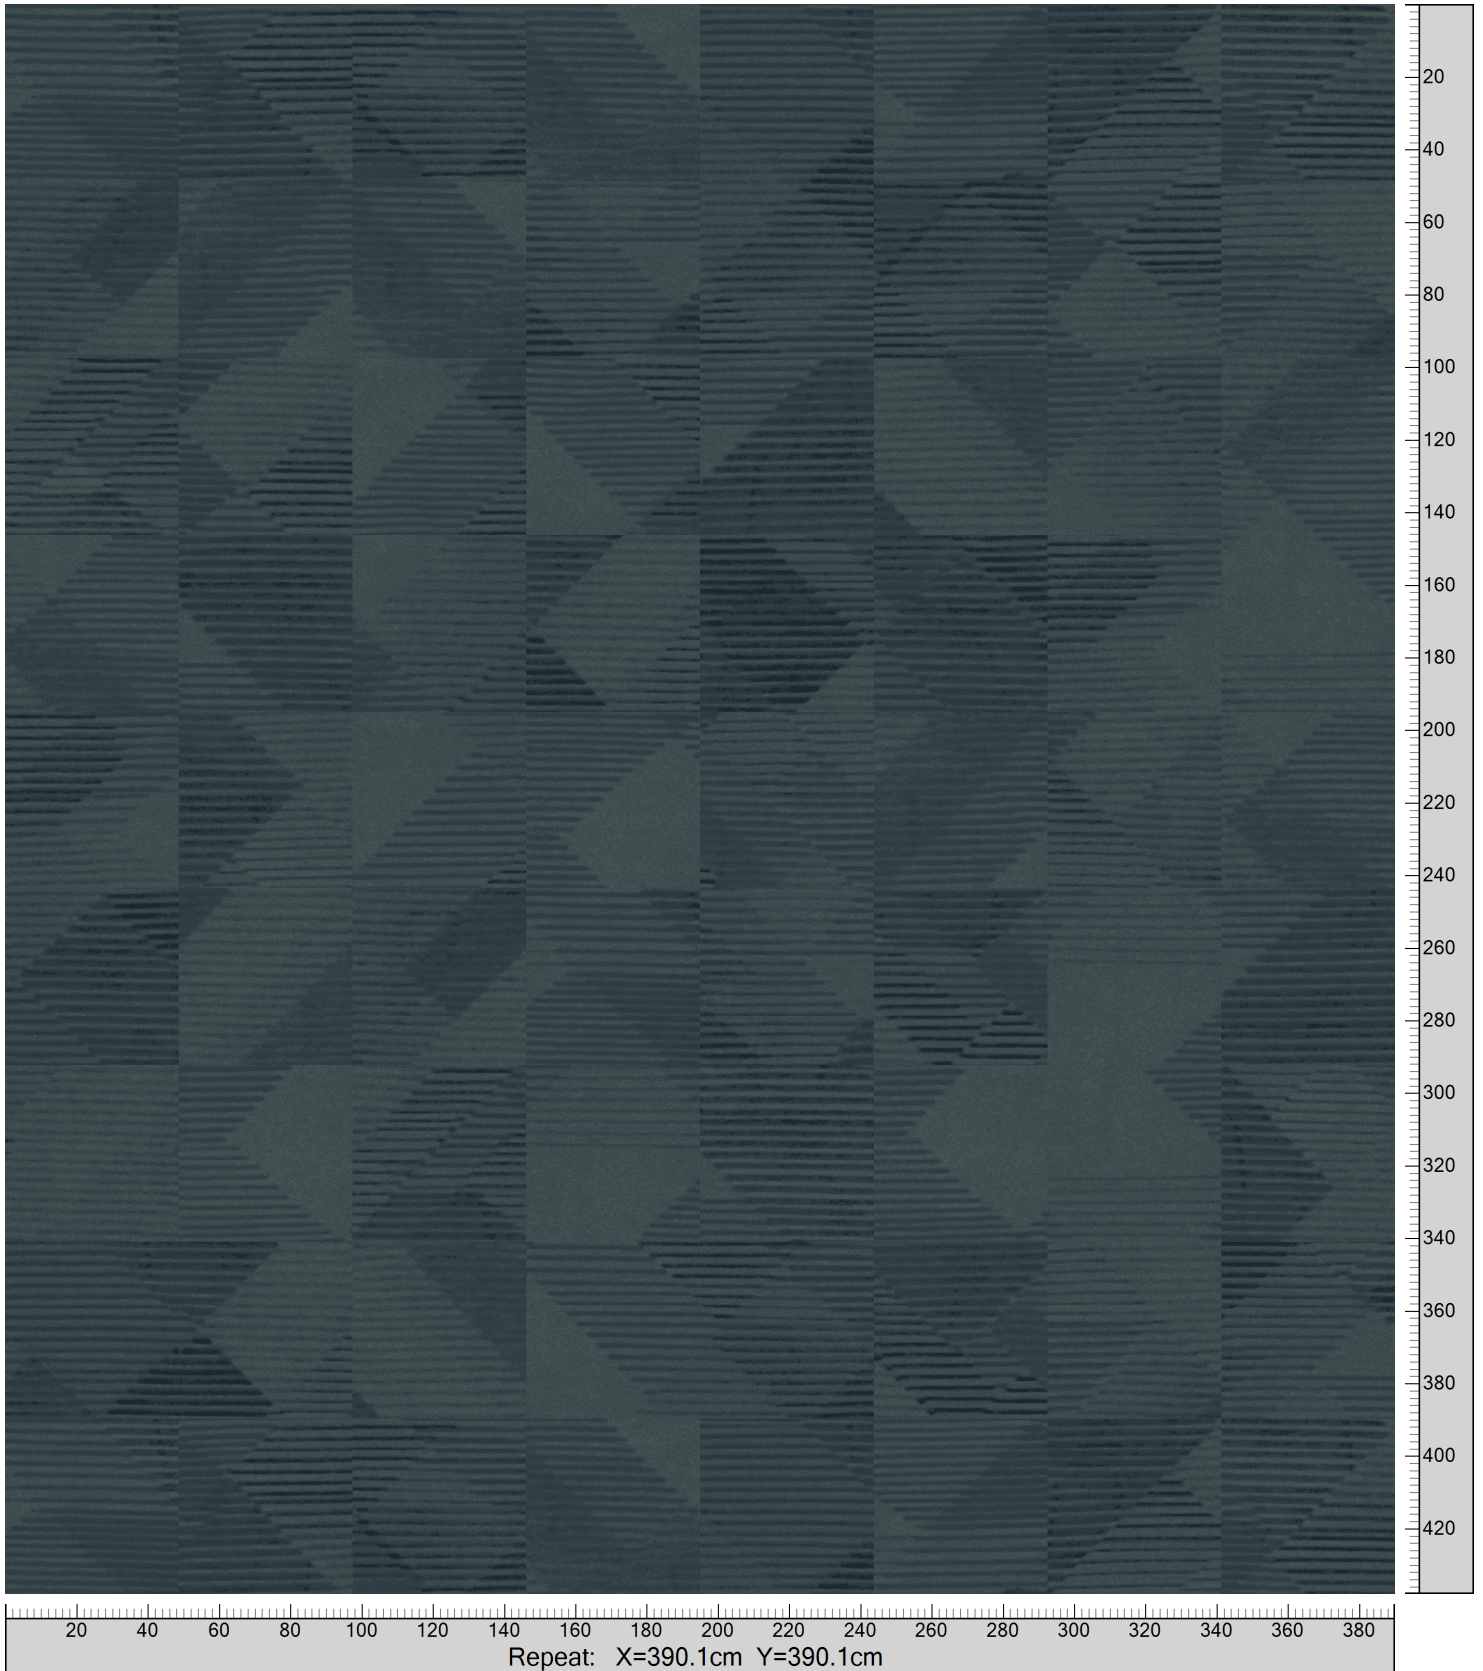

HIGHLINE TILES - FADED ANGLE  
STANDARD PALETTE 5595  
TILE SIMULATION MONOLITHIC 48X48 CM

H28605 5595-BC5 0.43%	5595AC41 Accent 41 6.87%	5595AC40 Accent 40 46.77%	5595AC39 Accent 39 13.24%	5595AC38 Accent 38 30.42%