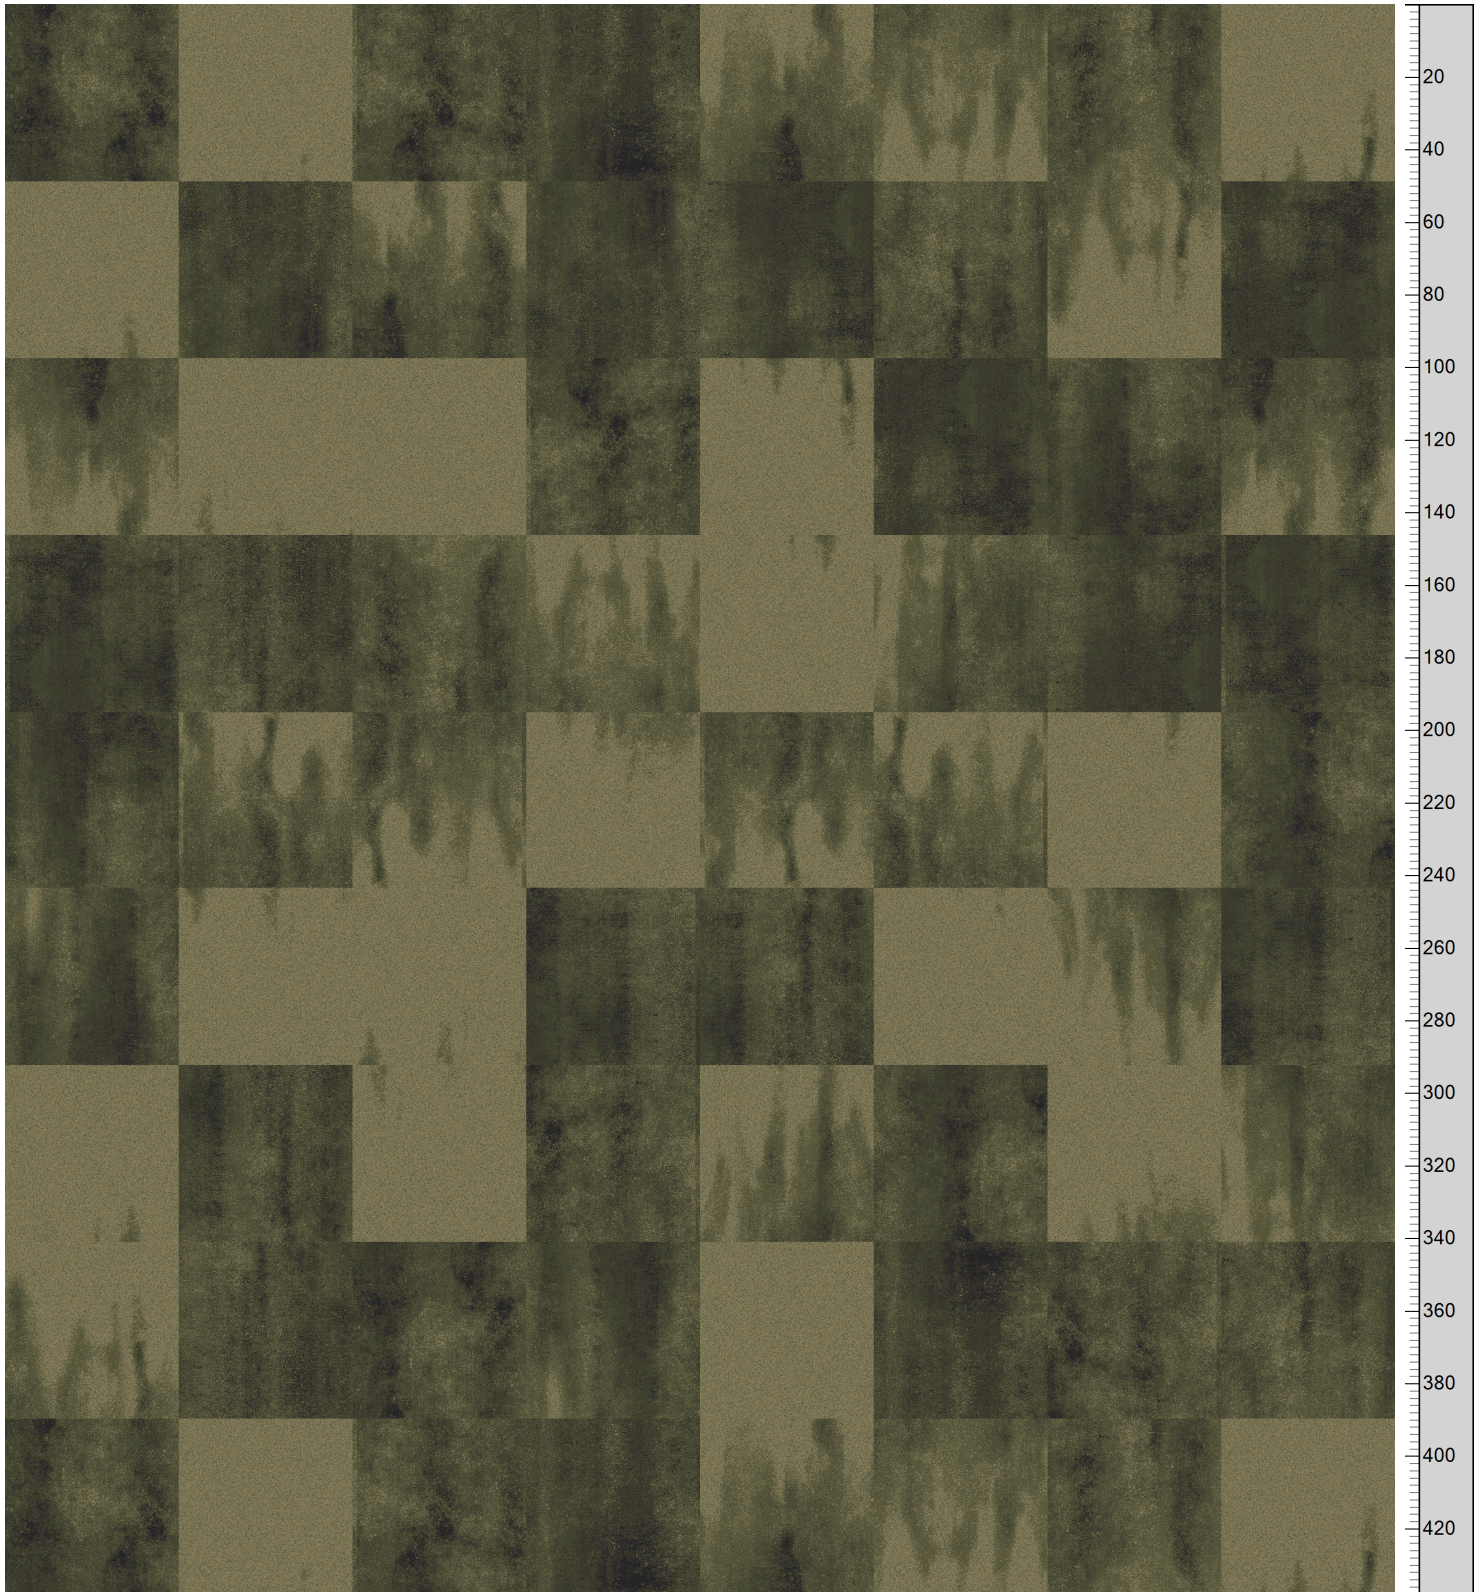

HIGHLINE TILES - IMPERFECTION
STANDARD PALETTE 5595
TILE SIMULATION MONOLITHIC 48X48 CM

Repeat: X=390.1cm Y=390.1cm

@-0	A-1	B-2	C-3	D-4	E-5	F-6	G-7	H-8	I-9	J-10
0-0-0	5595AC28 Accent 28 23.78%	5595AC29 Accent 29 6.44%	5595AC30 Accent 30 7.90%	0-0-0	5595AC30 Accent 30 19.19%	5595AC31 Accent 31 12.43%	5595AC32 Accent 32 14.82%	K28607 5595-BC7 9.74%	5595AC22 Accent 22 2.58%	K20012 5595-BC4 3.12%