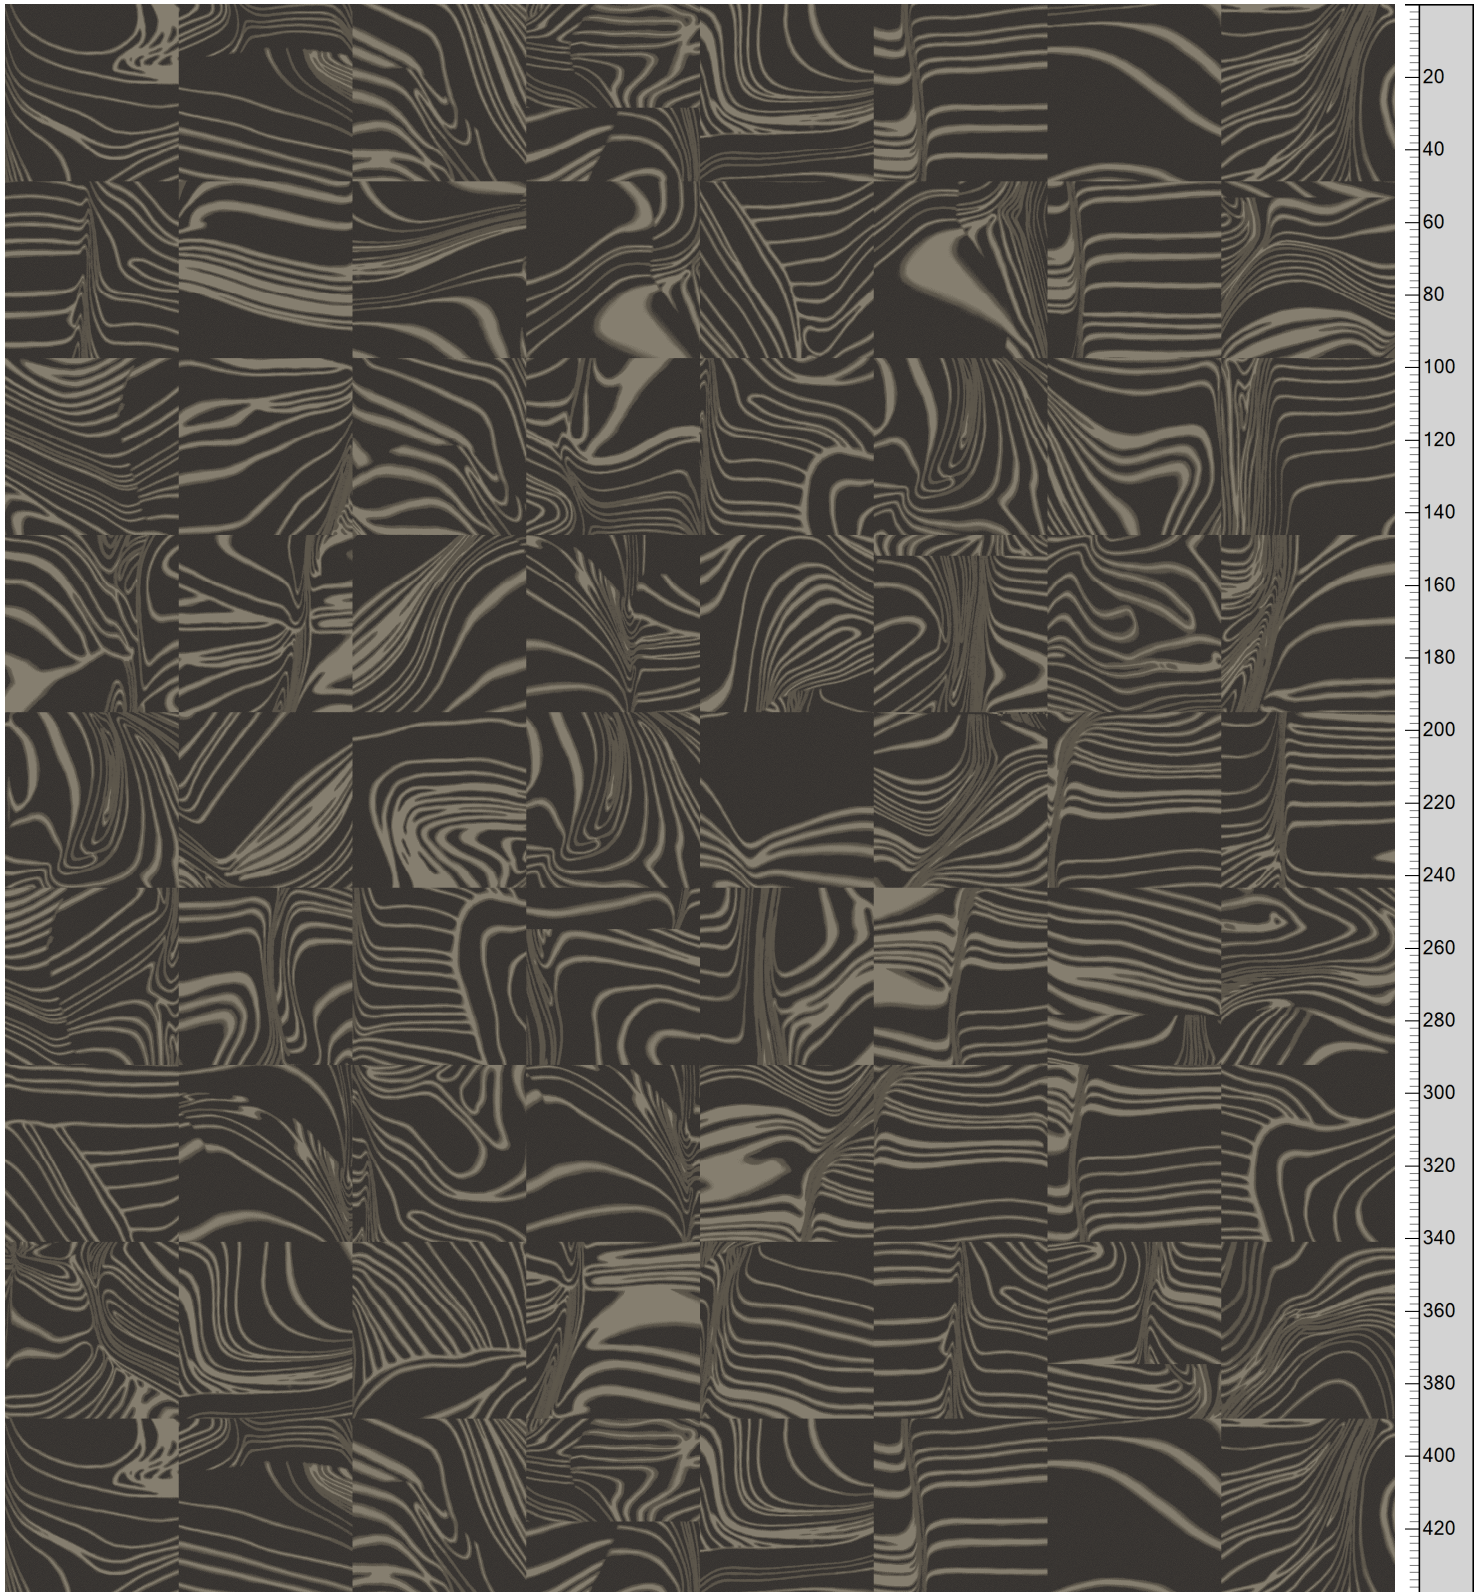

HIGHLINE TILES - GLASS DISTORTION
STANDARD PALETTE 5595
TILE SIMULATION MONOLITHIC 48X48 CM

Repeat: X=390.1cm Y=390.1cm

@-0	A-1	B-2	C-3	D-4	E-5	F-6
0-0-0	5595AC22 Accent 22 39.08%	5595AC21 Accent 21 21.19%	0-0-0	5595AC20 Accent 20 11.21%	5595AC19 Accent 19 13.28%	5595AC18 Accent 18 15.24%