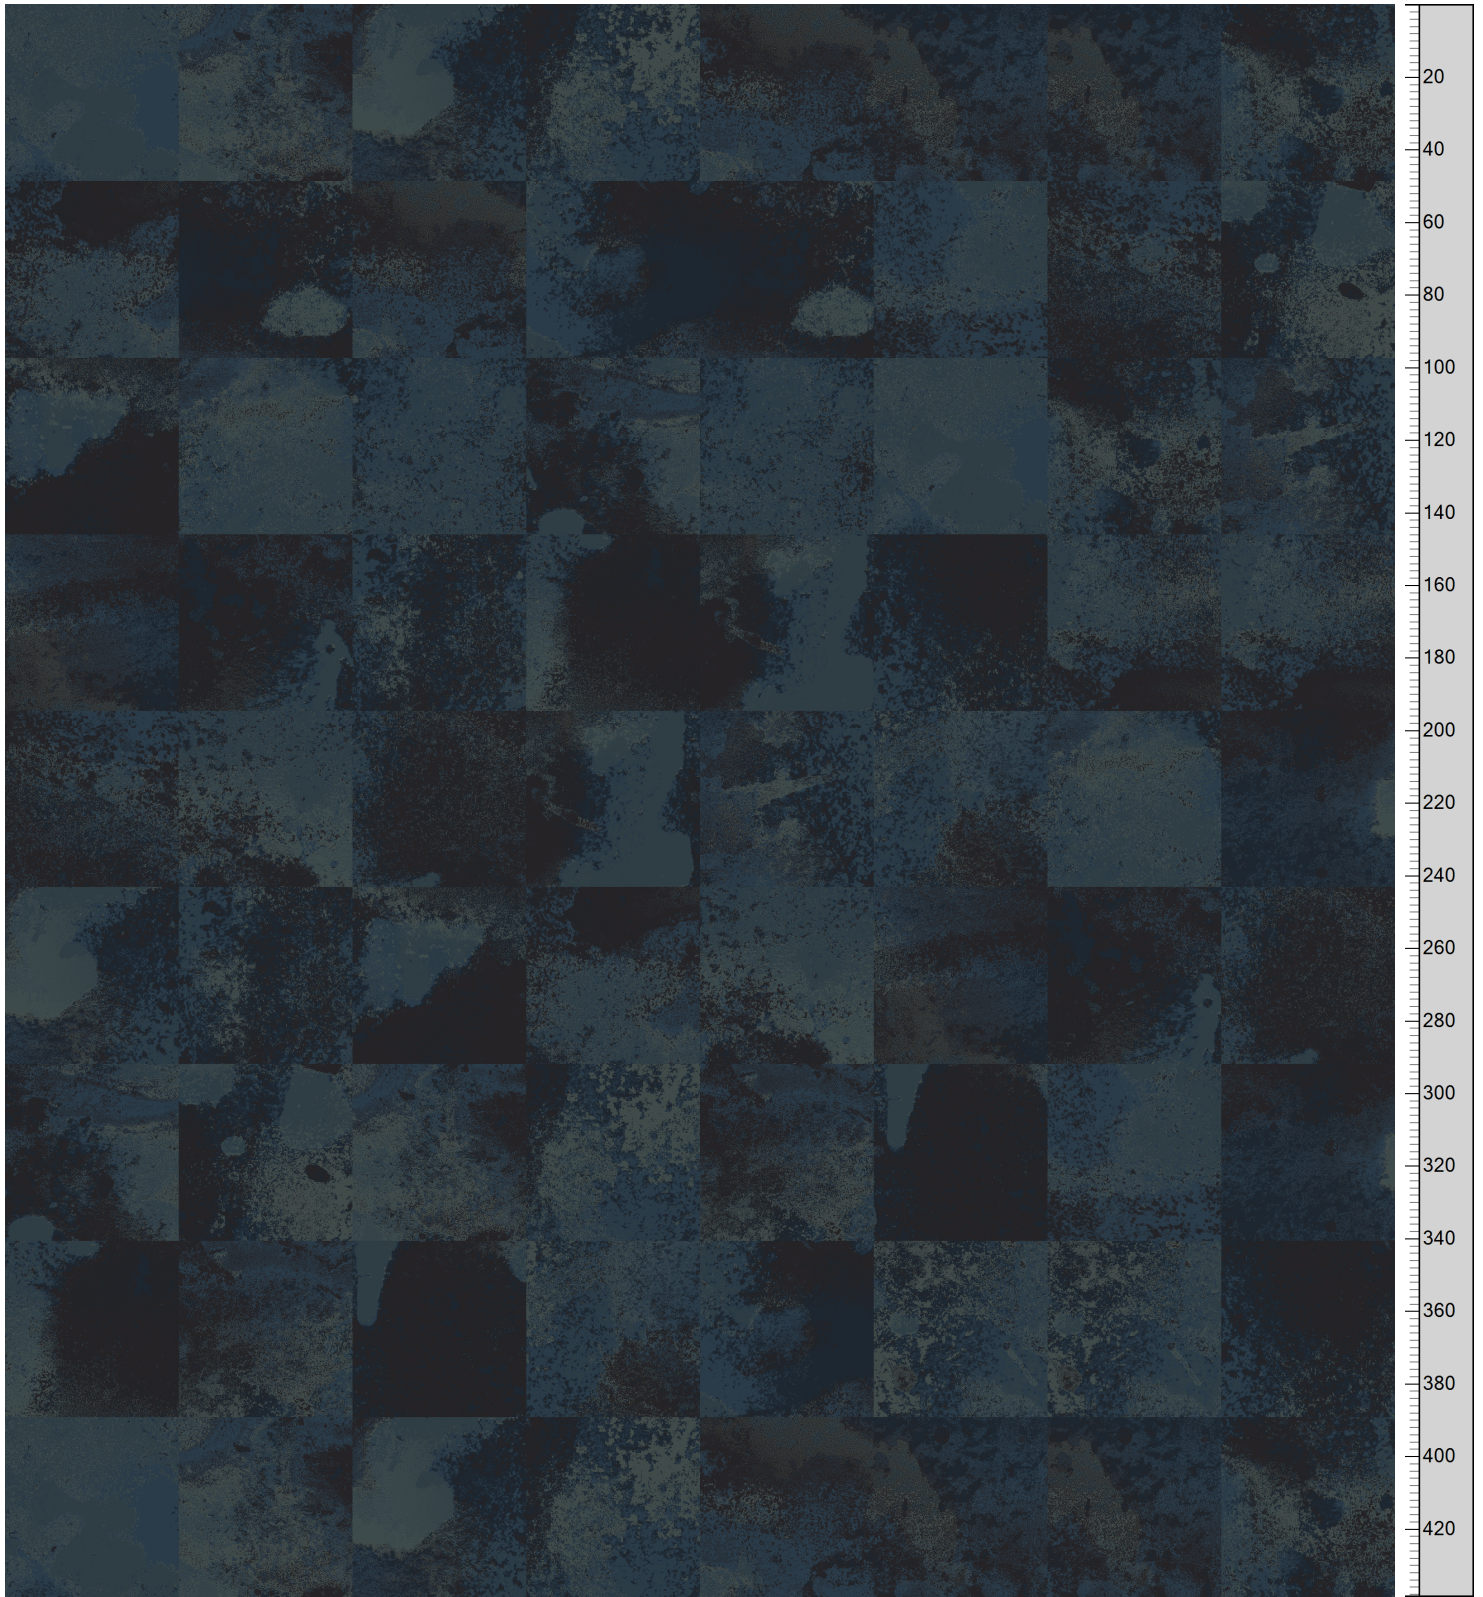

HIGHLINE TILES - Pigment  
Standard Palette 5595  
Tile Simulation Monolithic 48 x 48 cm

Repeat: X=390.1cm Y=390.1cm

K20012 5595-BC4	H28605 5595-BC5	K28606 5595-BC6	5595AC40 Accent 40	5595AC39 Accent 39	5595AC34 Accent 34