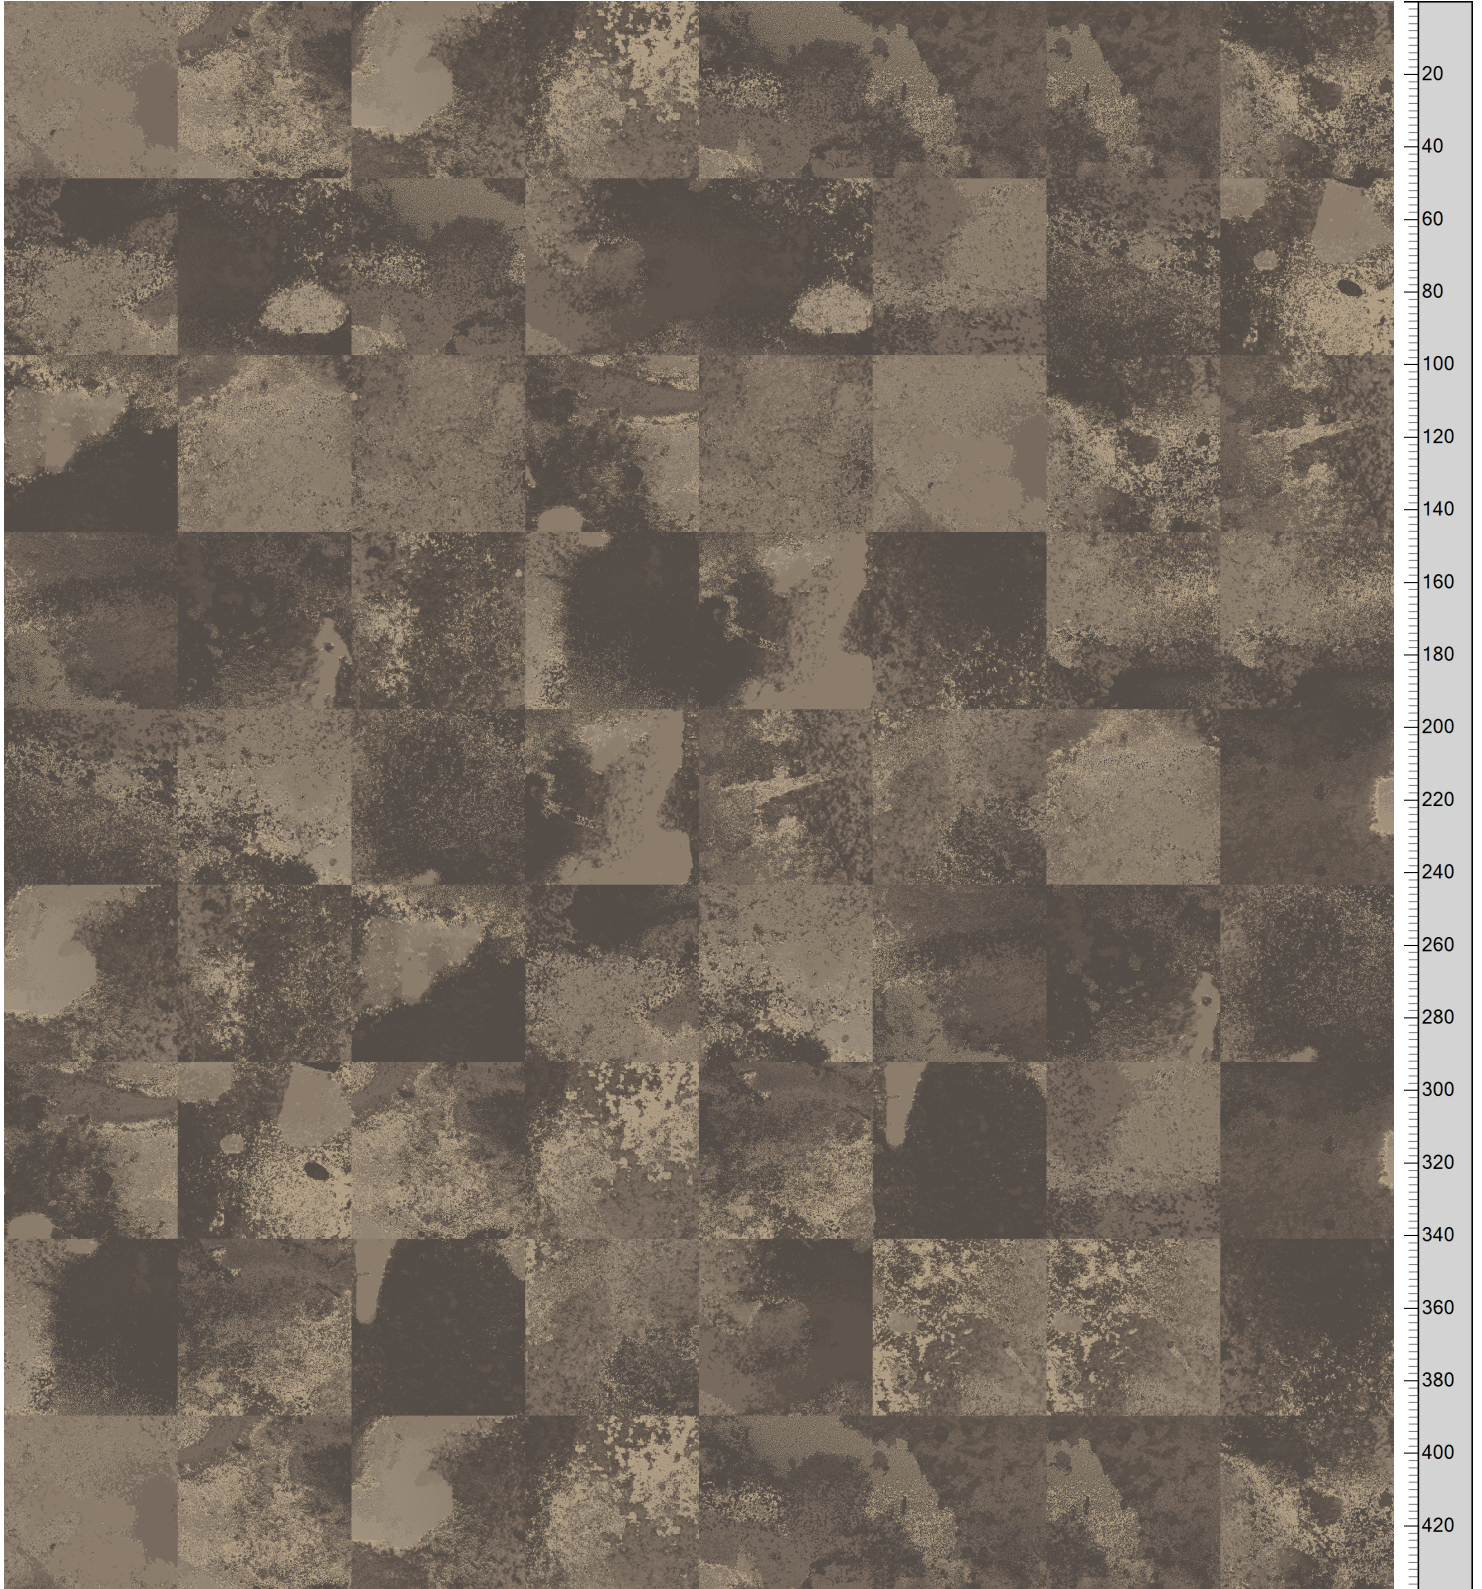

HIGHLINE TILES - PIGMENT
STANDARD PALETTE 5575
TILE SIMULATION MONOLITHIC 48X48 CM

Repeat: X=390.1cm Y=390.1cm

5575AC17 Accent 17	5575AC16 Accent 16	K28378 5575-BC3	5575AC15 Accent 15	5575AC14 Accent 14	5575AC13 Accent 13