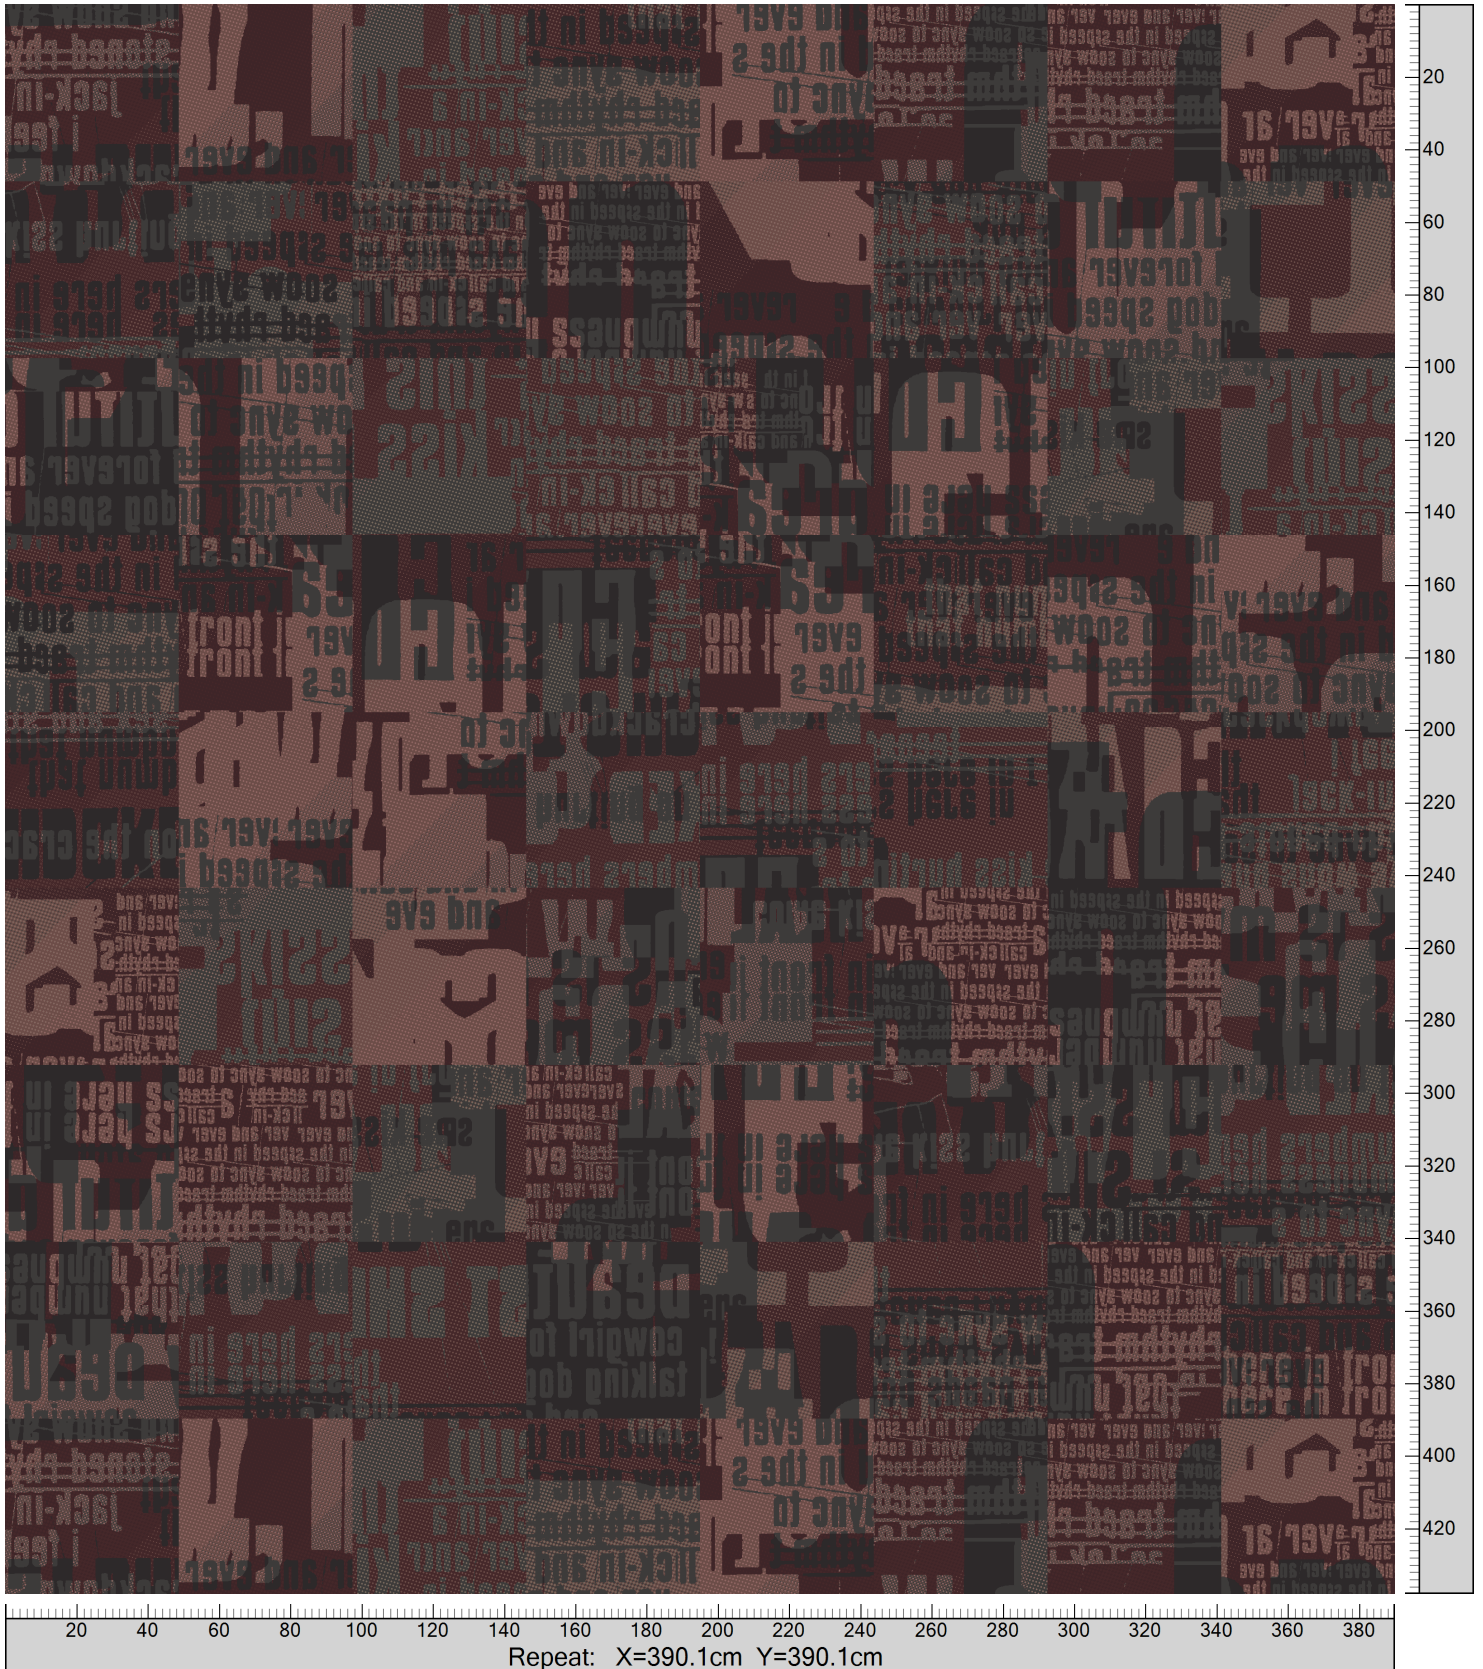

HIGHLINE TILES - POETRY SLAM
STANDARD PALETTE 5575
TILE SIMULATION MONOLITHIC 48X48 CM

Repeat: X=390.1cm Y=390.1cm

K28368 5575-BC12	5575AC41 Accent 41	5575AC40 Accent 40	5575AC39 Accent 39	5575AC22 Accent 22	K28378 5575-BC3	K28366 5575-BC5