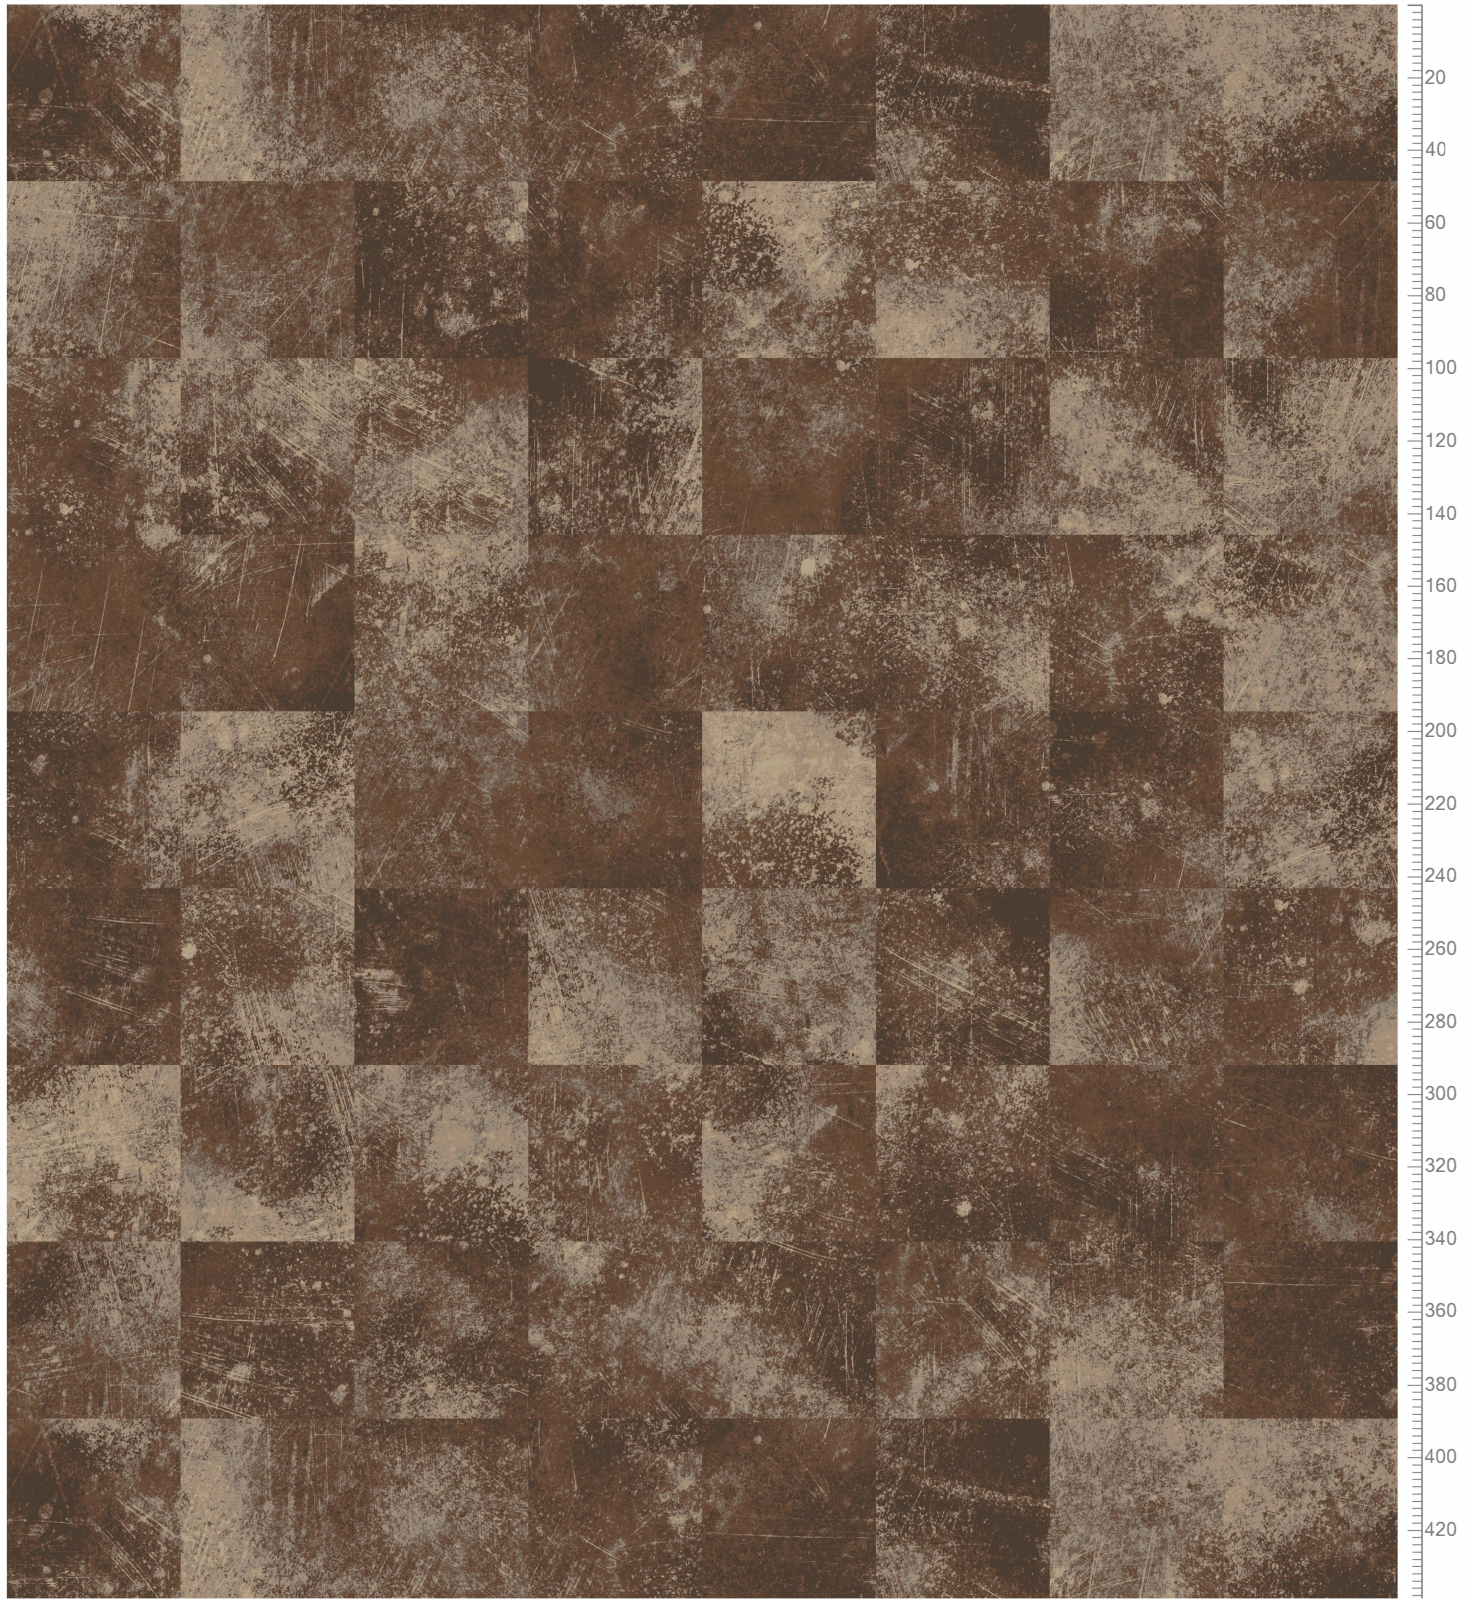

HIGHLINE TILES - Steel  
Standard Palette 5575  
Tile simulation Monolithic 48 x 48 cm

Repeat: X=390.1cm Y=390.1cm

5575AC66 Accent 66 14.31%	5575AC65 Accent 65 21.15%	5575AC64 Accent 64 23.48%	K28378 K5275-3 19.81%	5575AC14 Accent 14 12.49%	K28329 K5275-2 6.32%	5575AC13 Accent 13 2.44%