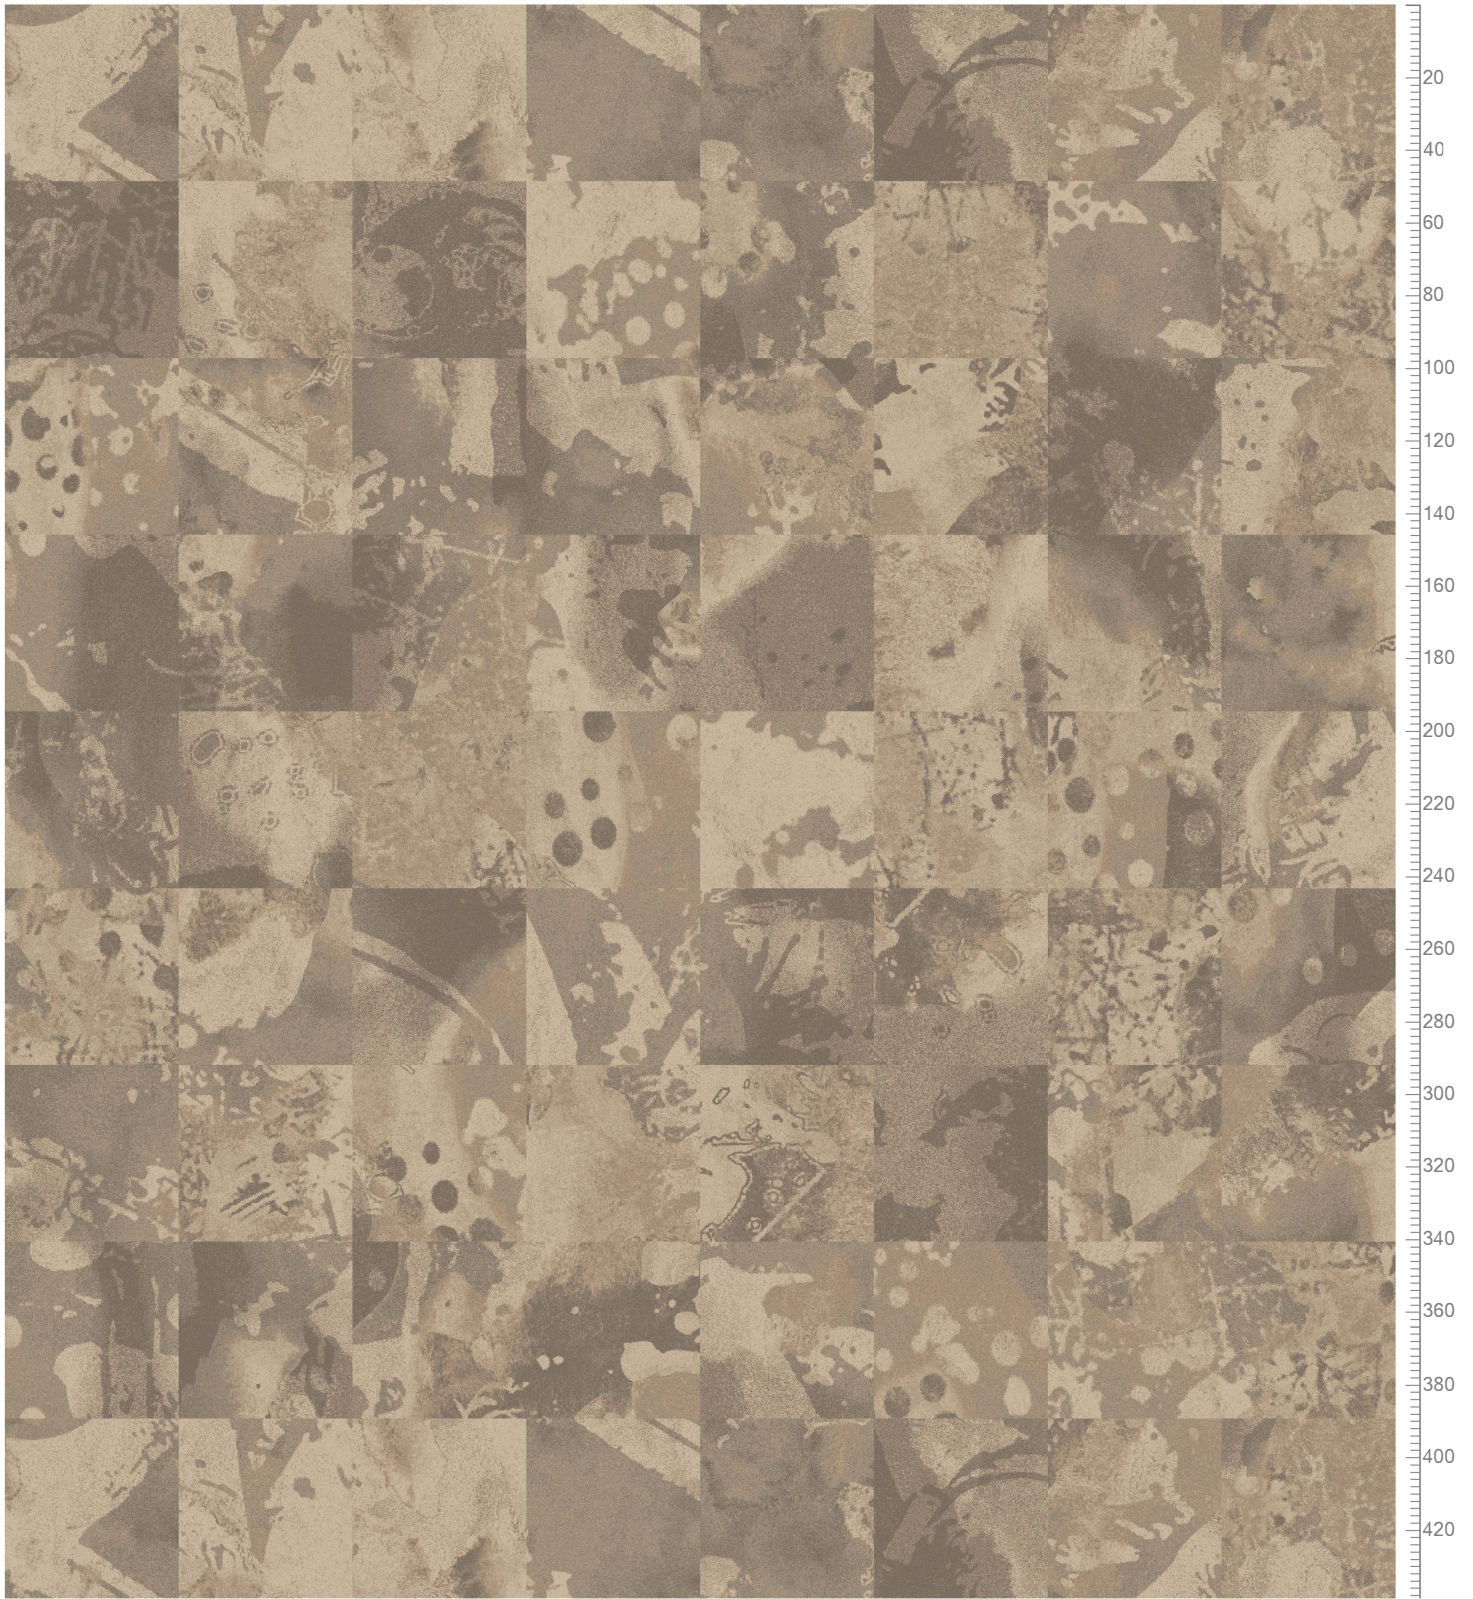

HIGHLINE TILES - Fusion
Standard Palette 5575
Tile simulation Monolithic 48 x 48 cm

Repeat: X=390.1cm Y=390.1cm

K28378 K5275-3 10.08%	5575AC15 Accent 15 18.78%	5575AC14 Accent 14 18.55%	K28329 K5275-2 10.01%	5575AC13 Accent 13 25.91%	K28328 K5275-1 16.67%
-----------------------------	---------------------------------	---------------------------------	-----------------------------	---------------------------------	-----------------------------