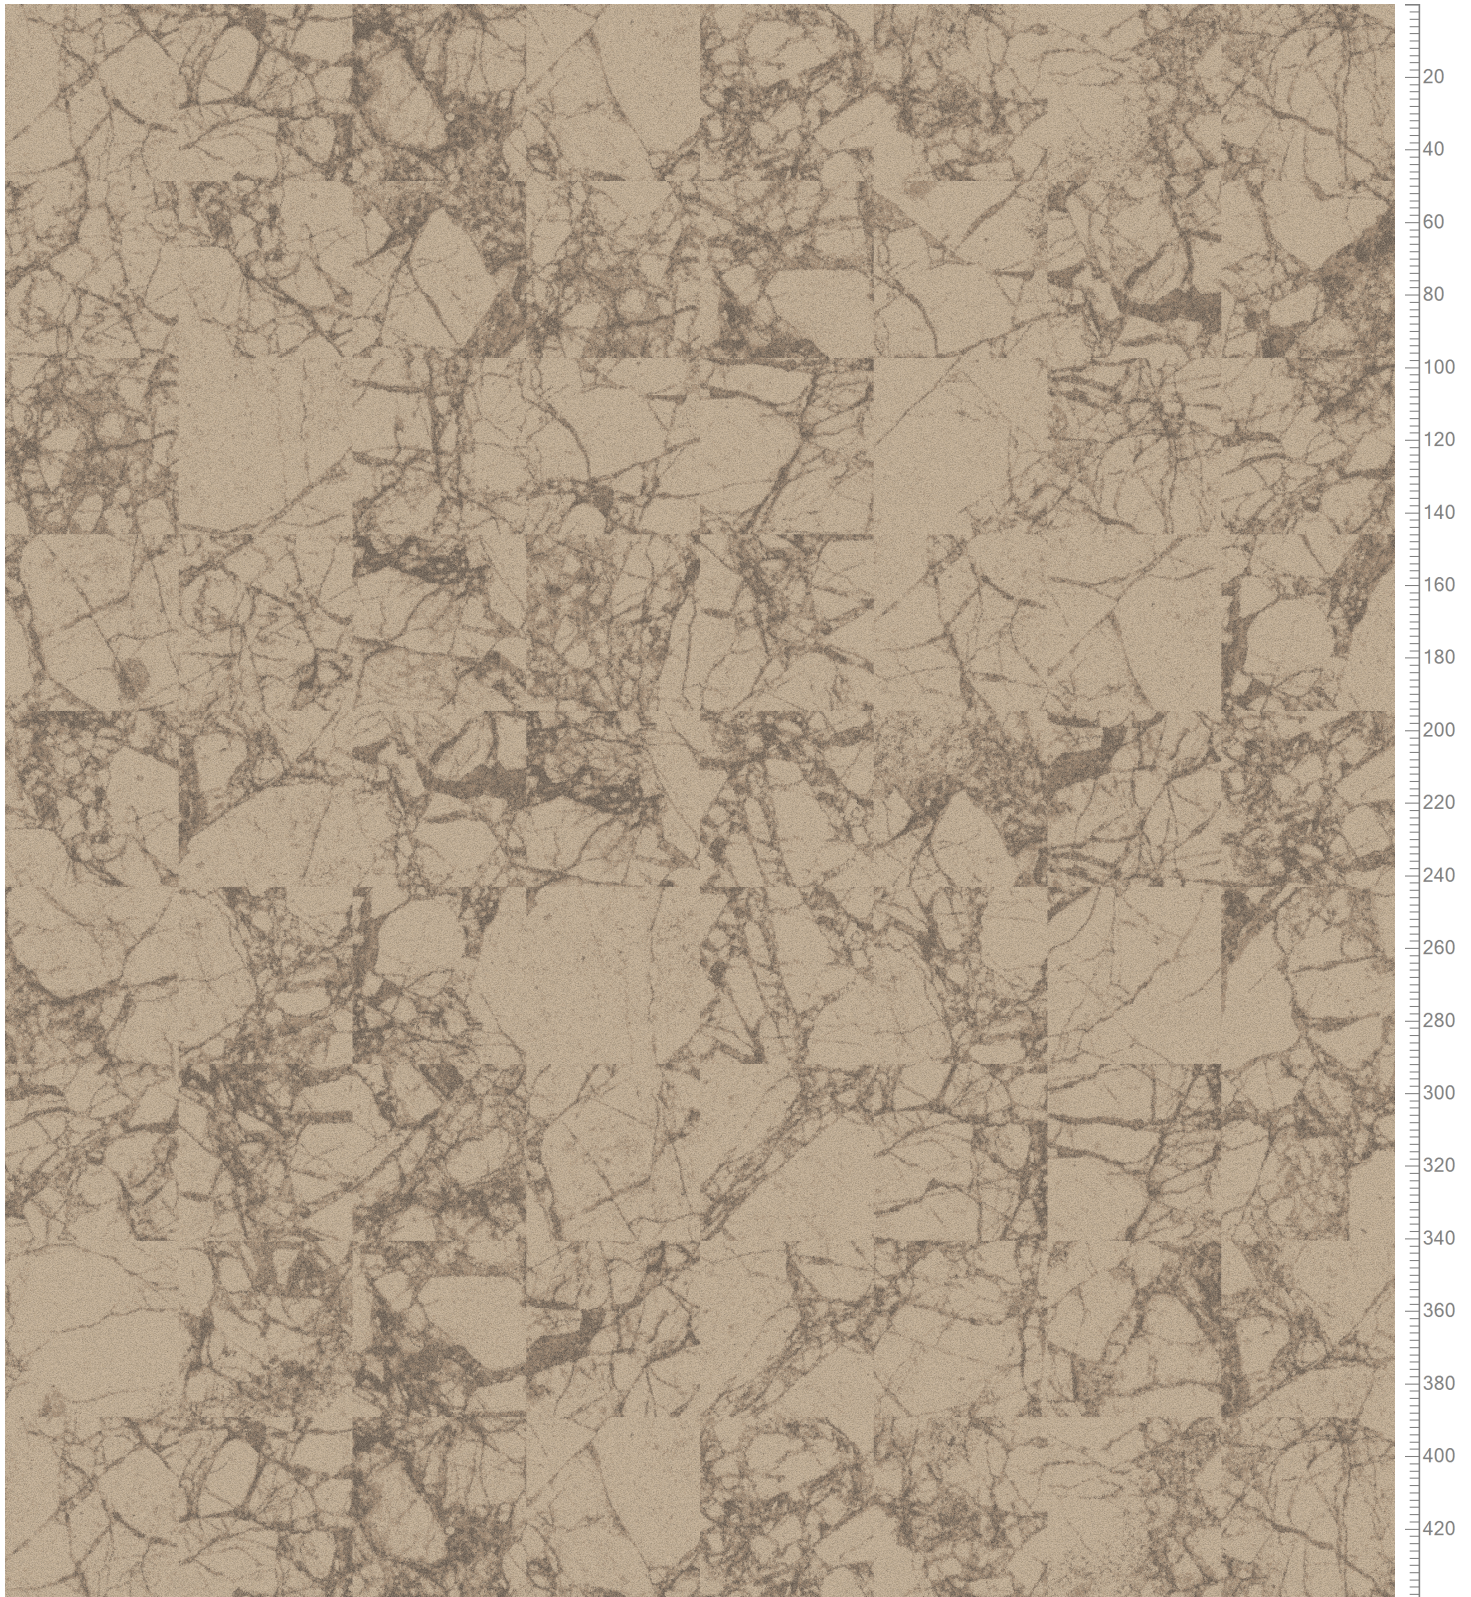

HIGHLINE TILES - Washed Marble  
Standard Palette 5575  
Tile simulation Monolithic 48 x 48 cm

Repeat: X=390.1cm Y=390.1cm

<del>@-0</del>	A-1	B-2	C-3	D-4	<del>E-5</del>	F-6	G-7	H-8	I-9	<del>J-10</del>	K-11	L-12	M-13	N-14
<del>0-0-0</del>	K28328 K5275-1 27.14%	5575AC13 Accent 13 13.48%	5575AC14 Accent 14 13.68%	K28328 K5275-1 13.25%	<del>0-0-0</del>	K28329 K5275-2 8.27%	5575AC15 Accent 15 4.11%	5575AC14 Accent 14 4.17%	5575AC13 Accent 13 4.04%	<del>0-0-0</del>	5575AC16 Accent 16 4.76%	K28378 K5275-3 2.36%	5575AC15 Accent 15 2.41%	5575AC14 Accent 14 2.33%