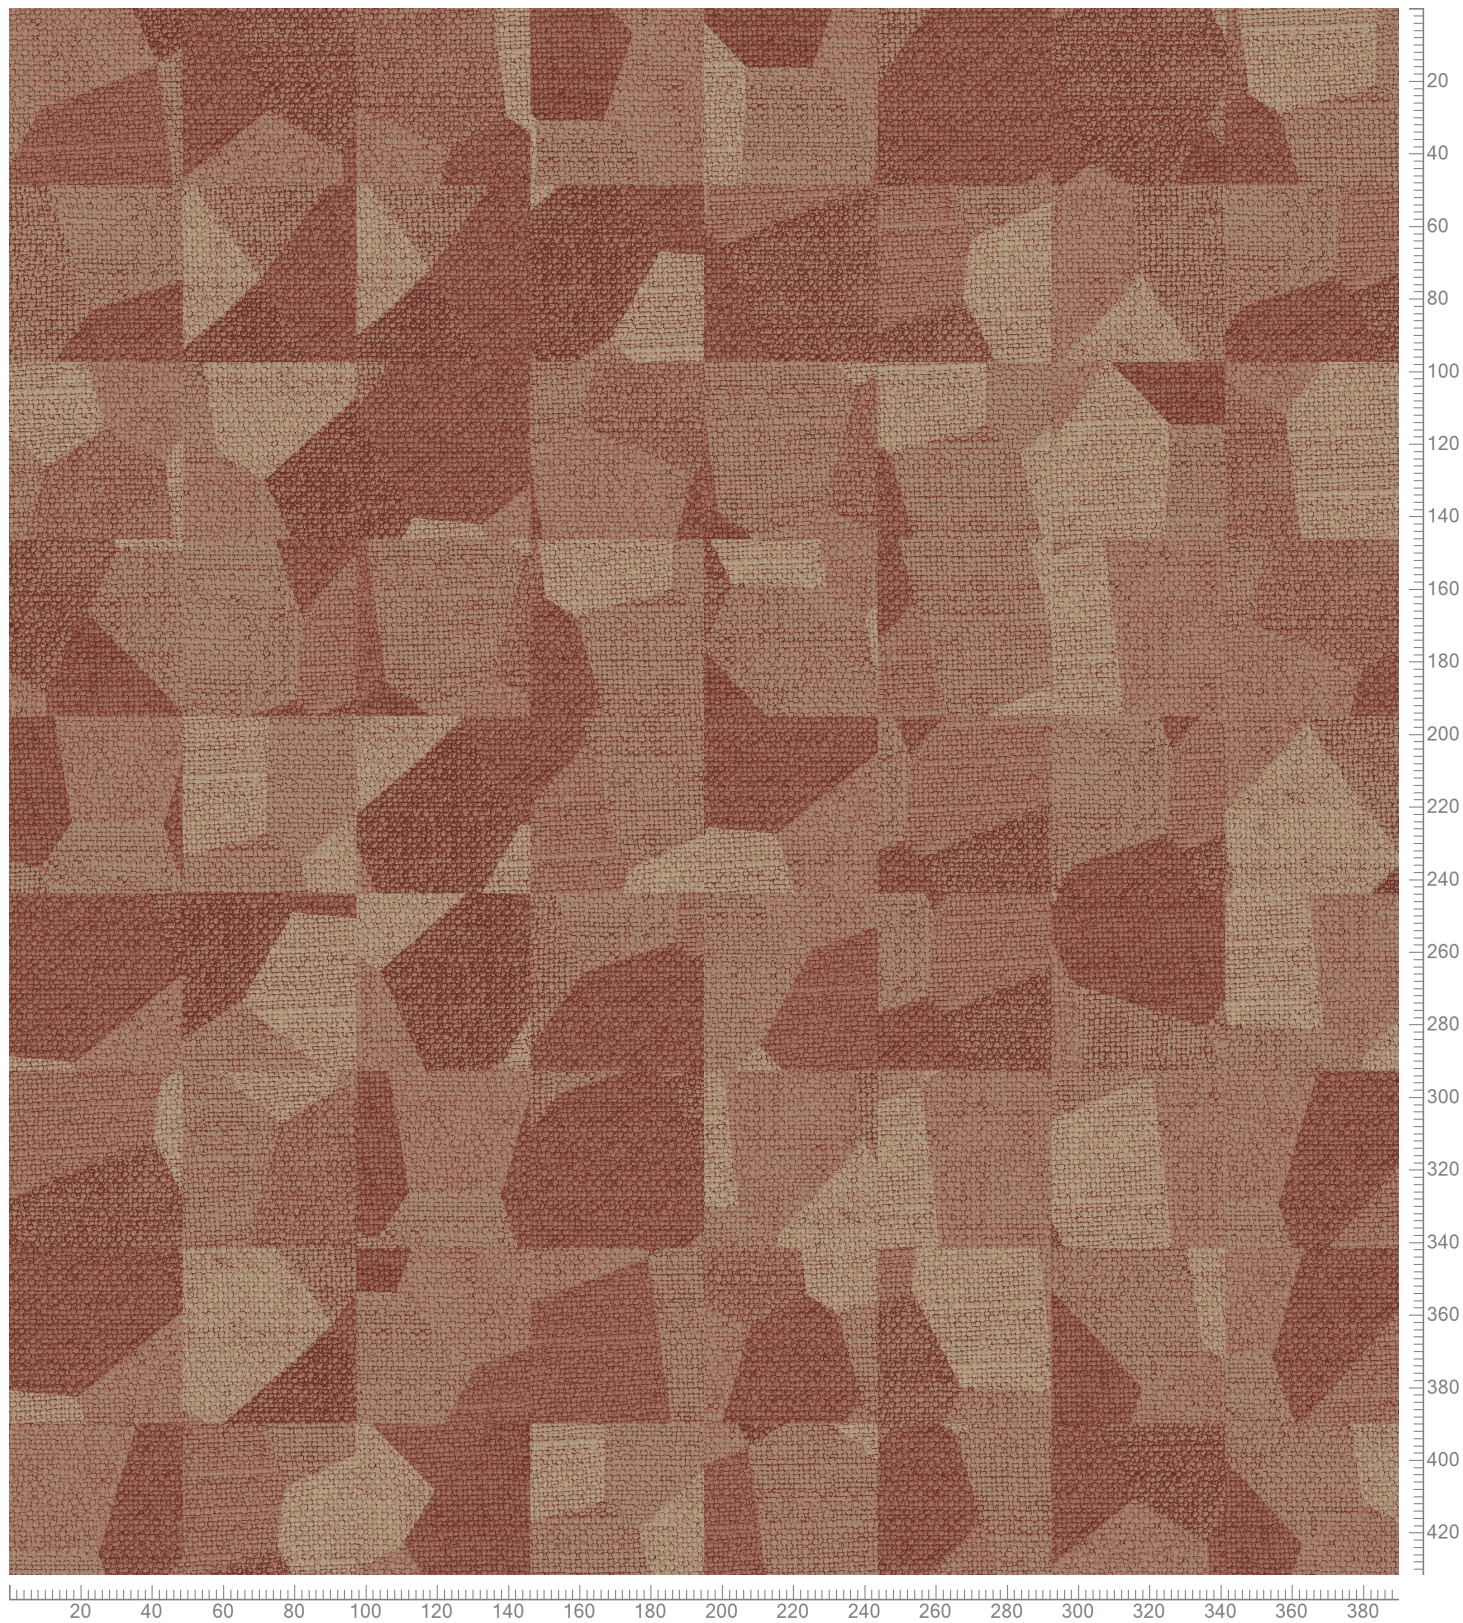

Design: RFM55751820  
Version: EQ70073T1-2

Date: 18-JUN-2019 hj  
Copyright: egetaepper a/s - Lykke  
Approved by:

CANVAS COLLAGE - Octo Mono  
Standard Palette 5575  
Tile simulation. Monolithic. 48X48 cm

Design Size: X=390.14cm Y=487.68cm

5575AC13 Accent 13 6.75%	K28329 5575-BC2 11.52%	5575AC43 Accent 43 21.19%	5575AC44 Accent 44 18.34%	5575AC70 Accent 70 12.52%	5575AC71 Accent 71 7.70%