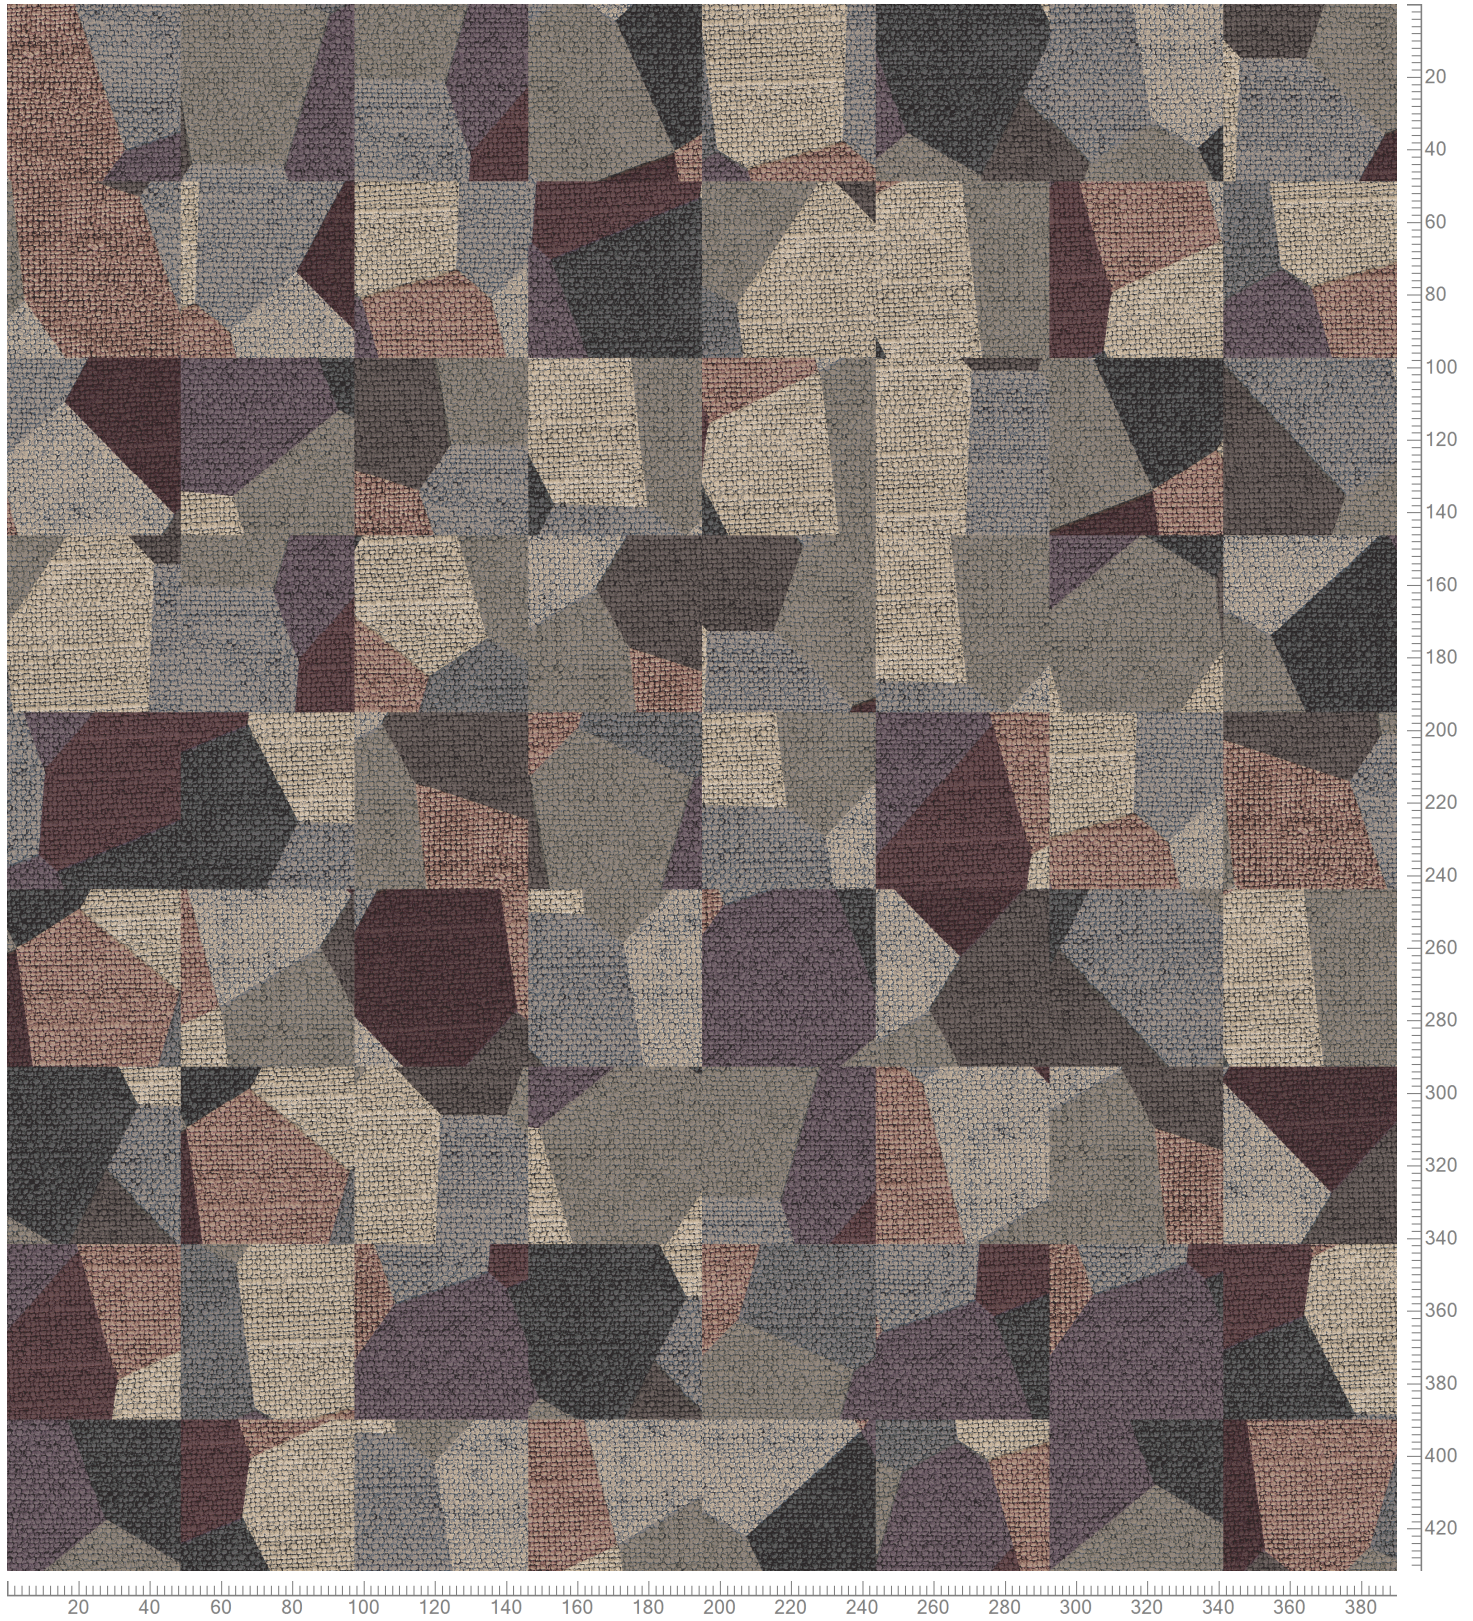

CANVAS COLLAGE - Octo
Standard Palette 5575
NO RECOLOUR. Tile simulation. Monolithic. 48X48 cm

Design Size: X=390.14cm Y=487.68cm

255-255-255 0.58%	K28328 5575-BC1 12.26%	K28329 5575-BC2 0.26%	K28378 5575-BC3 1.02%	K28374 5575-BC4 0.18%	K28366 5575-BC5 8.97%	K28364 5575-BC6 0.87%	K28368 5575-BC12 0.92%	5575AC13 Accent 13 3.29%	5575AC14 Accent 14 8.20%	5575AC15 Accent 15 2.24%	5575AC16 Accent 16 0.61%	5575AC17 Accent 17 0.98%	5575AC18 Accent 18 5.64%	5575AC19 Accent 19 0.32%	5575AC20 Accent 20 2.77%
5575AC21 Accent 21 2.85%	5575AC22 Accent 22 1.26%	5575AC25 Accent 25 6.55%	5575AC26 Accent 26 0.23%	5575AC27 Accent 27 0.06%	5575AC28 Accent 28 14.81%	5575AC29 Accent 29 1.24%	5575AC30 Accent 30 0.41%	5575AC31 Accent 31 0.68%	5575AC32 Accent 32 0.78%	5575AC33 Accent 33 3.09%	5575AC34 Accent 34 3.89%	5575AC35 Accent 35 2.40%	5575AC36 Accent 36 0.57%	5575AC37 Accent 37 0.40%	5575AC38 Accent 38 1.26%