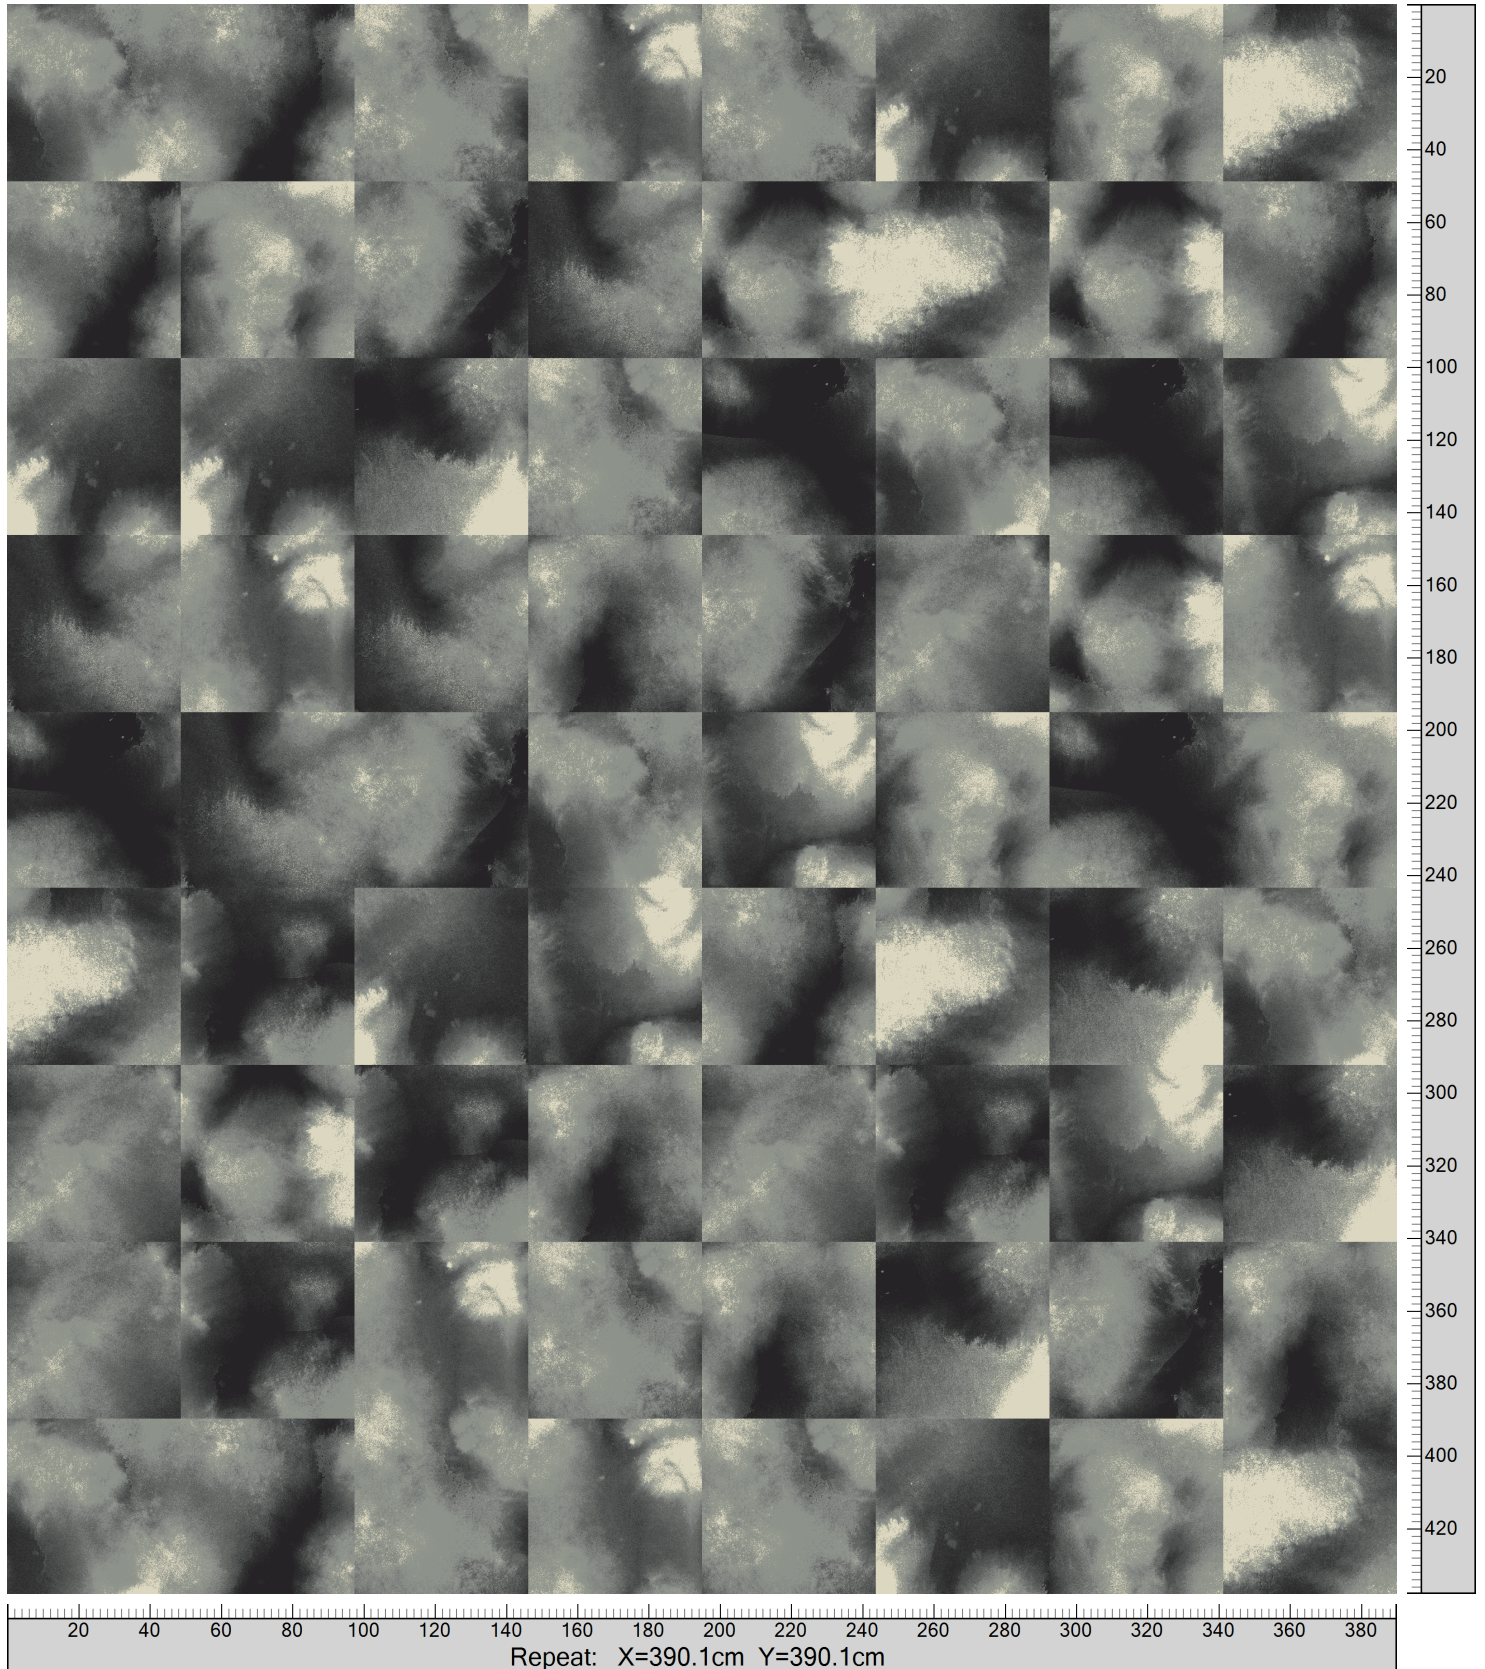

HIGHLINE TILES - MINERAL  
STANDARD PALETTE 5520  
TILE SIMULATION 48X48CM MONOLITHIC

A20041 5520-BC1 6.12%	5520AC13 Accent 13 11.85%	5520AC14 Accent 14 11.73%	K20048 5520-BC8 16.93%	5520AC15 Accent 15 16.75%	5520AC16 Accent 16 14.31%	5520AC17 Accent 17 13.71%	K20012 5520-BC12 8.60%