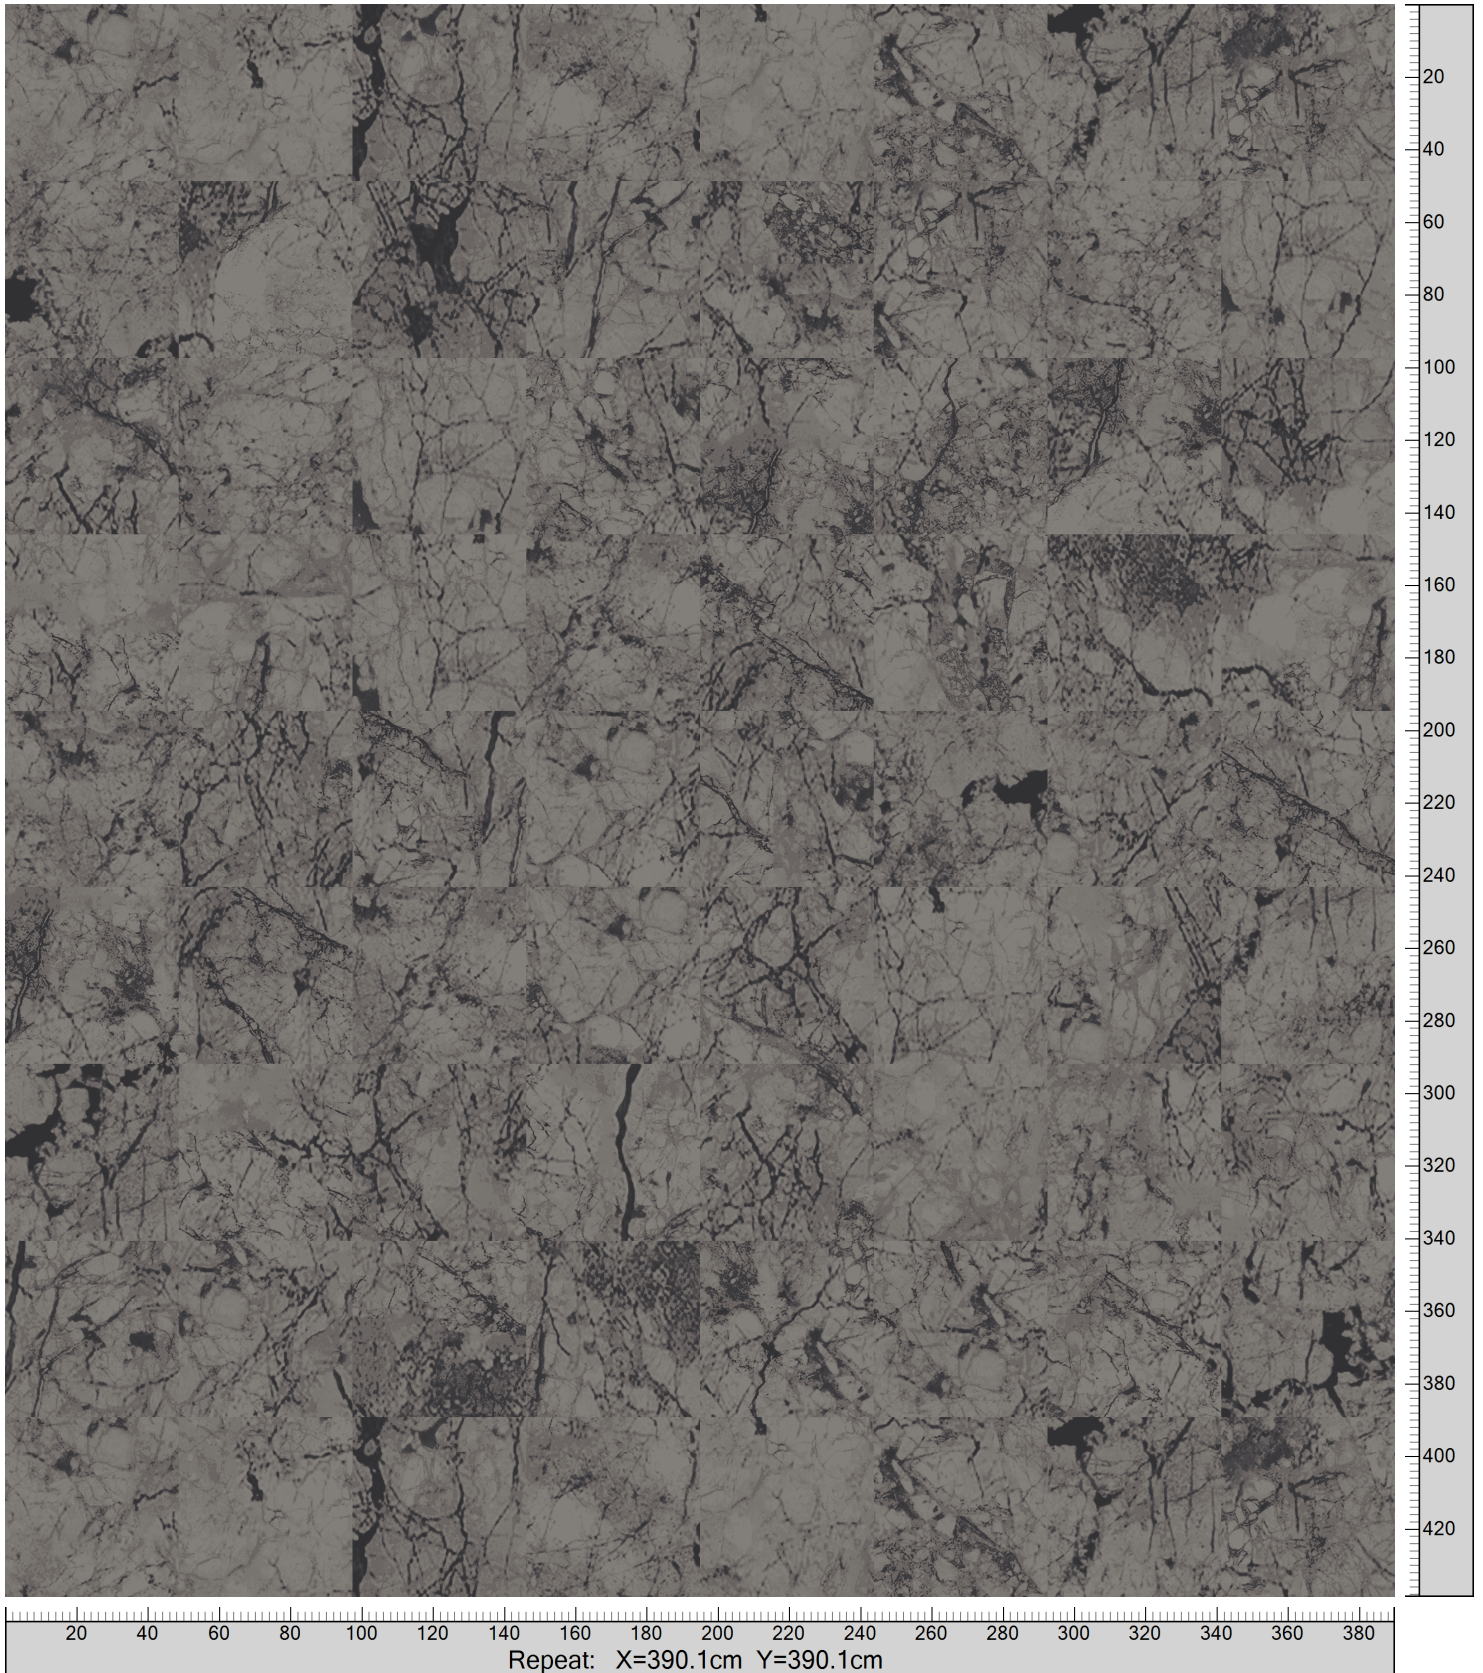

Highline Tiles - Quartz
Standard Palette 5500
Tile Simulation Monolithic 48 x 48 cm

5500AC17 Accent 17	5500AC16 Accent 16	5500AC15 Accent 15	K40503 5500-BC3	5500AC14 Accent 14	5500AC13 Accent 13