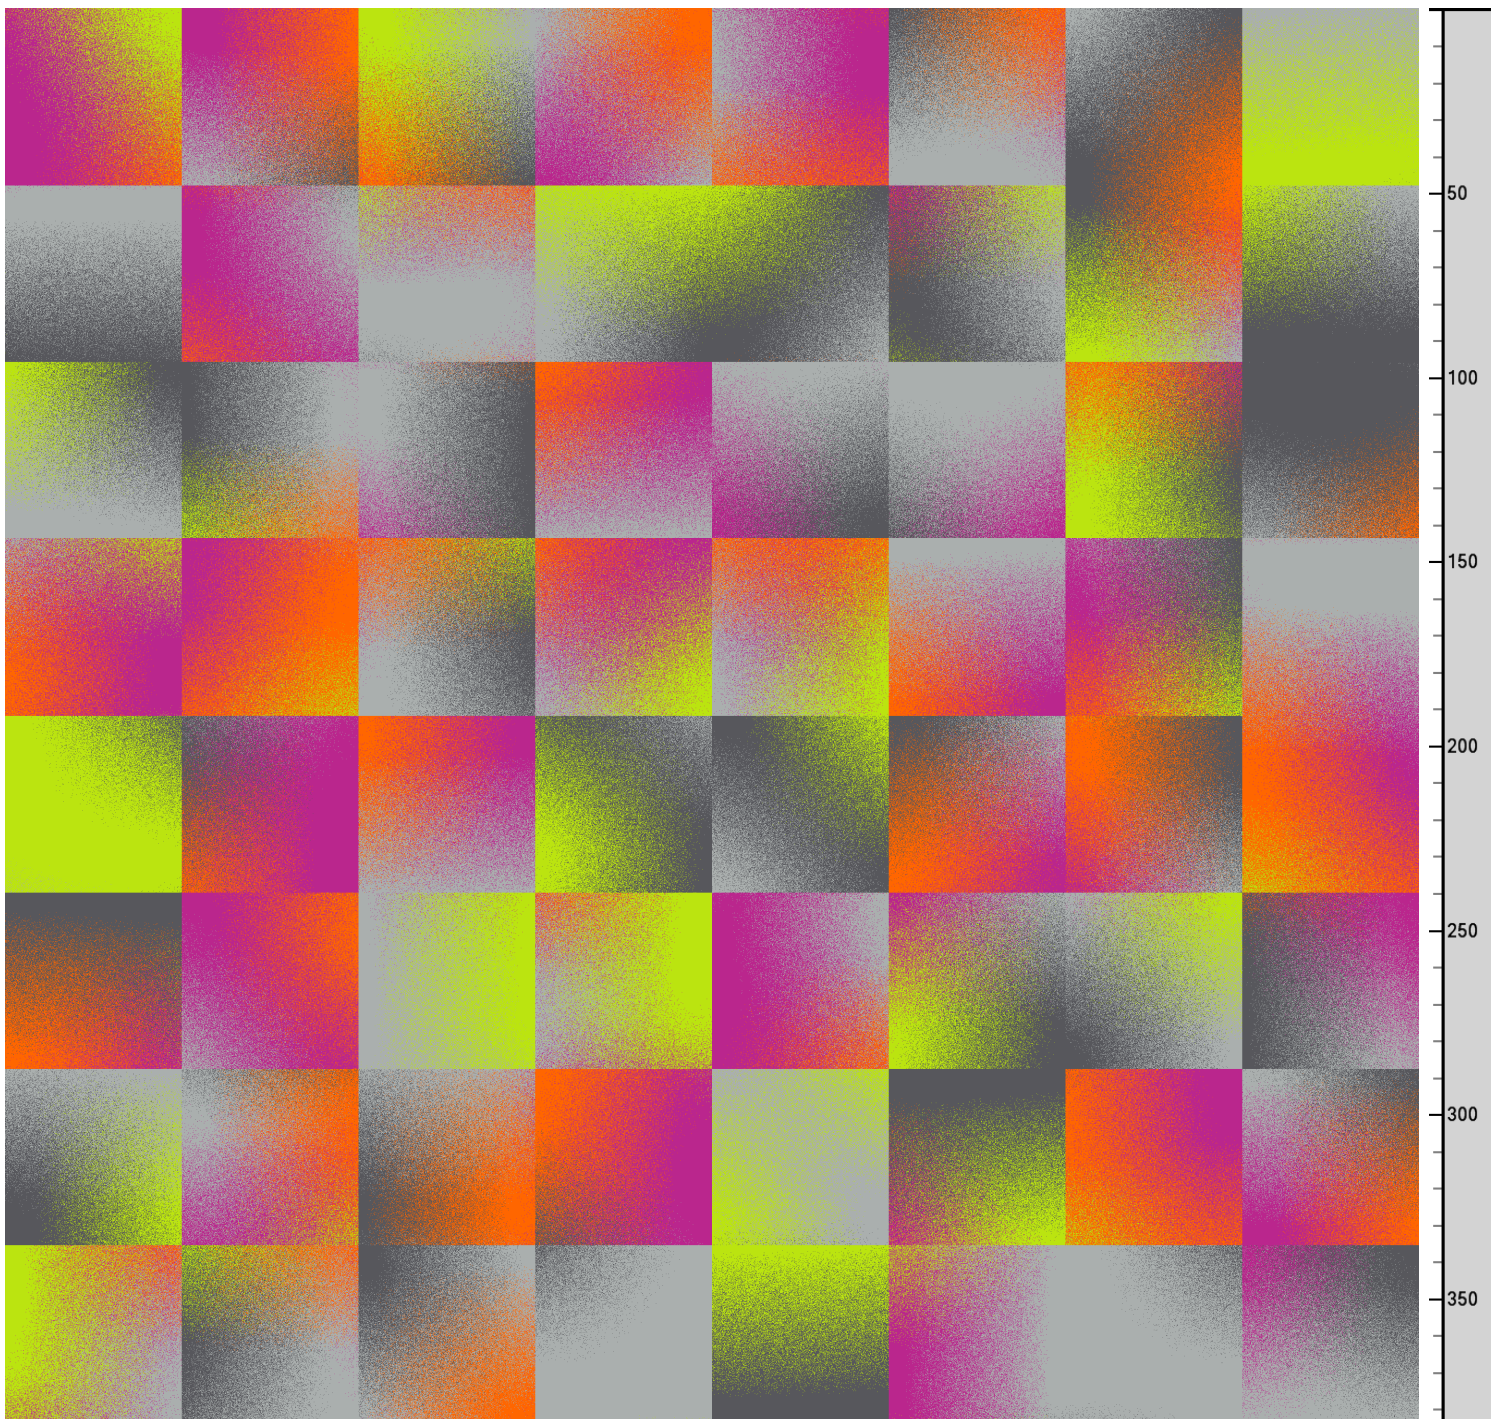

**CITYSCAPES - MODULAR SHUFFLE by ege - Spotlight**

Tile size: 48 cm x 48 cm. Special Palette: 5269

Installation example: 64 different tiles - made from one repeat - mixed and fitted randomly

Note: Colors are approximations only!

<del>@-0</del> 0-0-0	A-1 K32605 K5269-5	B-2 K32605 K5269-5	<del>C-3</del> 0-0-0	D-4 K32608 K5269-8	<del>E-5</del> 0-0-0	F-6 K32606 K5269-6	<del>G-7</del> 0-0-0	H-8 K32607 K5269-7	<del>I-9</del> 0-0-0	J-10 K32604 K5269-4	K-11 K32604 K5269-4
-------------------------	--------------------------	--------------------------	-------------------------	--------------------------	-------------------------	--------------------------	-------------------------	--------------------------	-------------------------	---------------------------	---------------------------