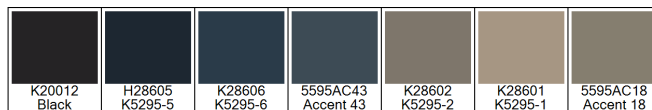

Design: RF5595635
Version: *EF81606-13*

Date: 26-JUN-2019 loso
Copyright: egetaepper a/s - LOSO
Approved by:

NATURE - Wild meadow
Standard Palette 5595

Colors are approximation only. Physical sample must be approved for ordering.
Copyright: egetaepper a/s - LOSO