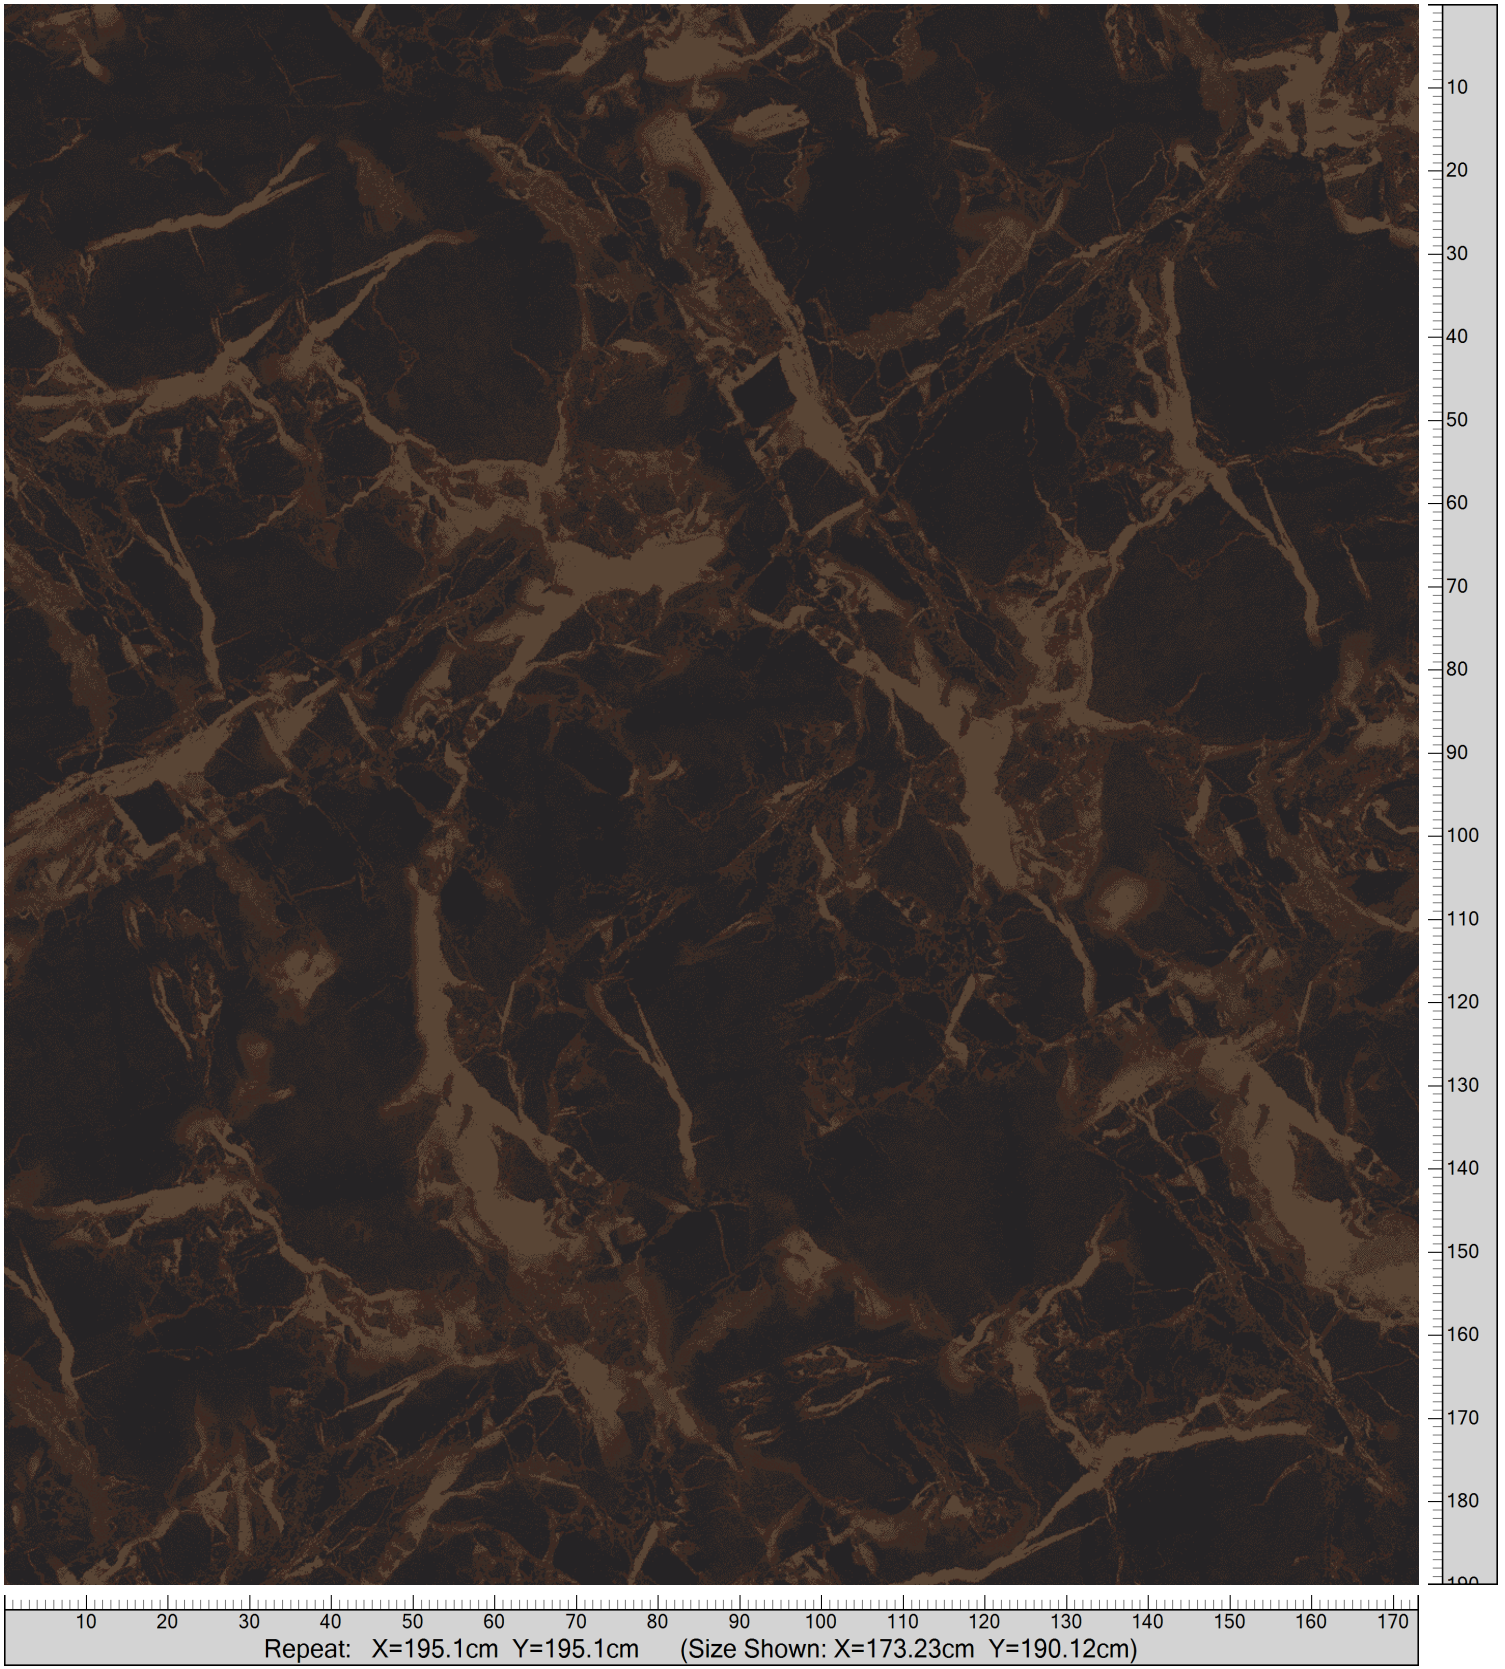

Design: RF5595623
Version: *EF81723-14*

Date: 26-JUN-2019 loso
Copyright: egetaepper a/s - LOSO
Approved by:

NATURE - Marble veins
Standard Palette 5595

Colors are approximation only. Physical sample must be approved for ordering.
Copyright: egetaepper a/s - LOSO