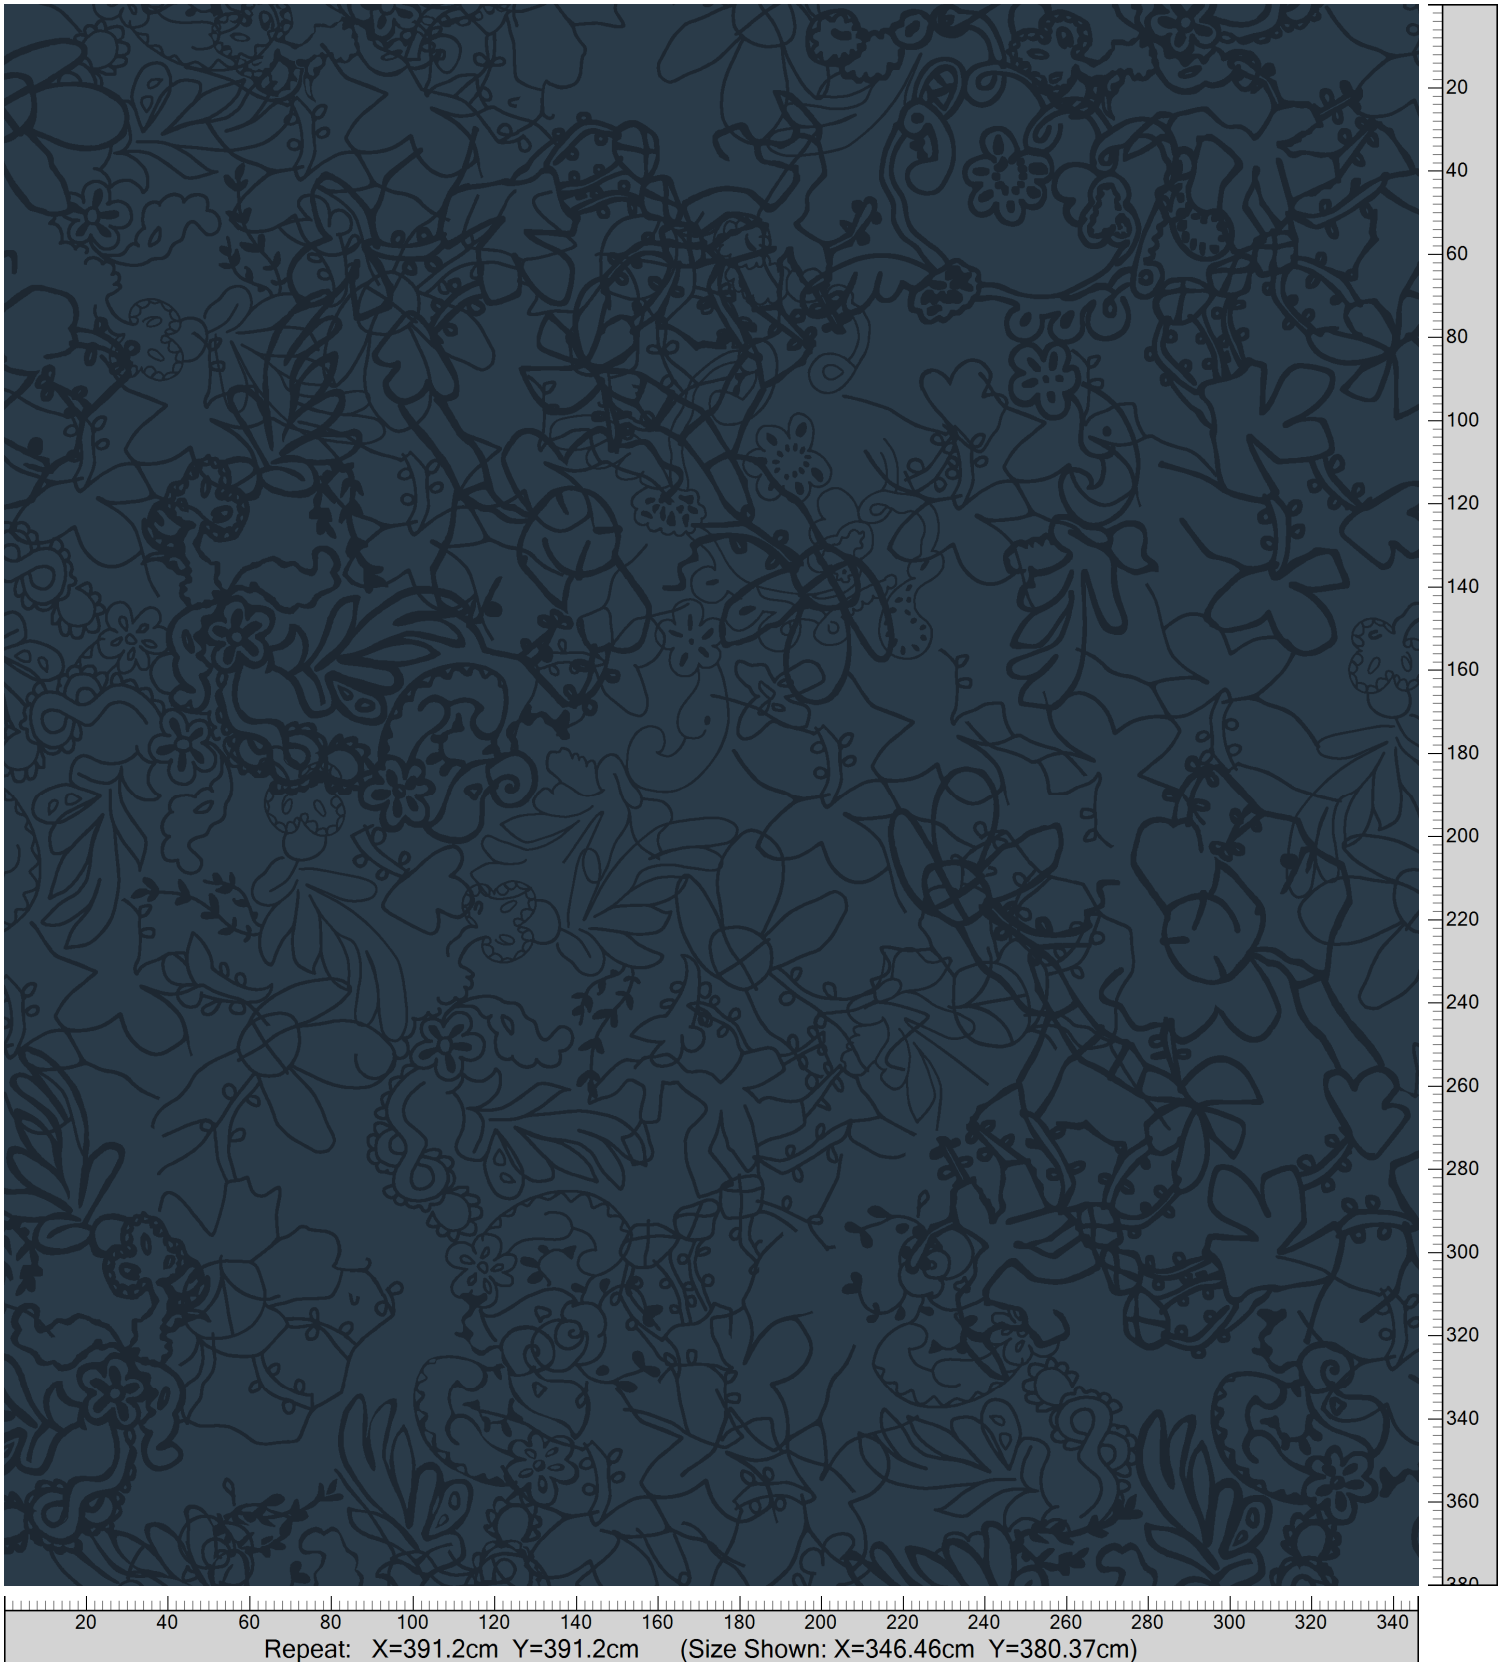

Design: RF5595611  
Version: EF81704-14

Date: 26-JUN-2019 loso  
Copyright: egetaepper a/s - LOSO  
Approved by:

NATURE - Organic lace  
Standard Palette 5595

Colors are approximation only. Physical sample must be approved for ordering.  
Copyright: egetaepper a/s - LOSO