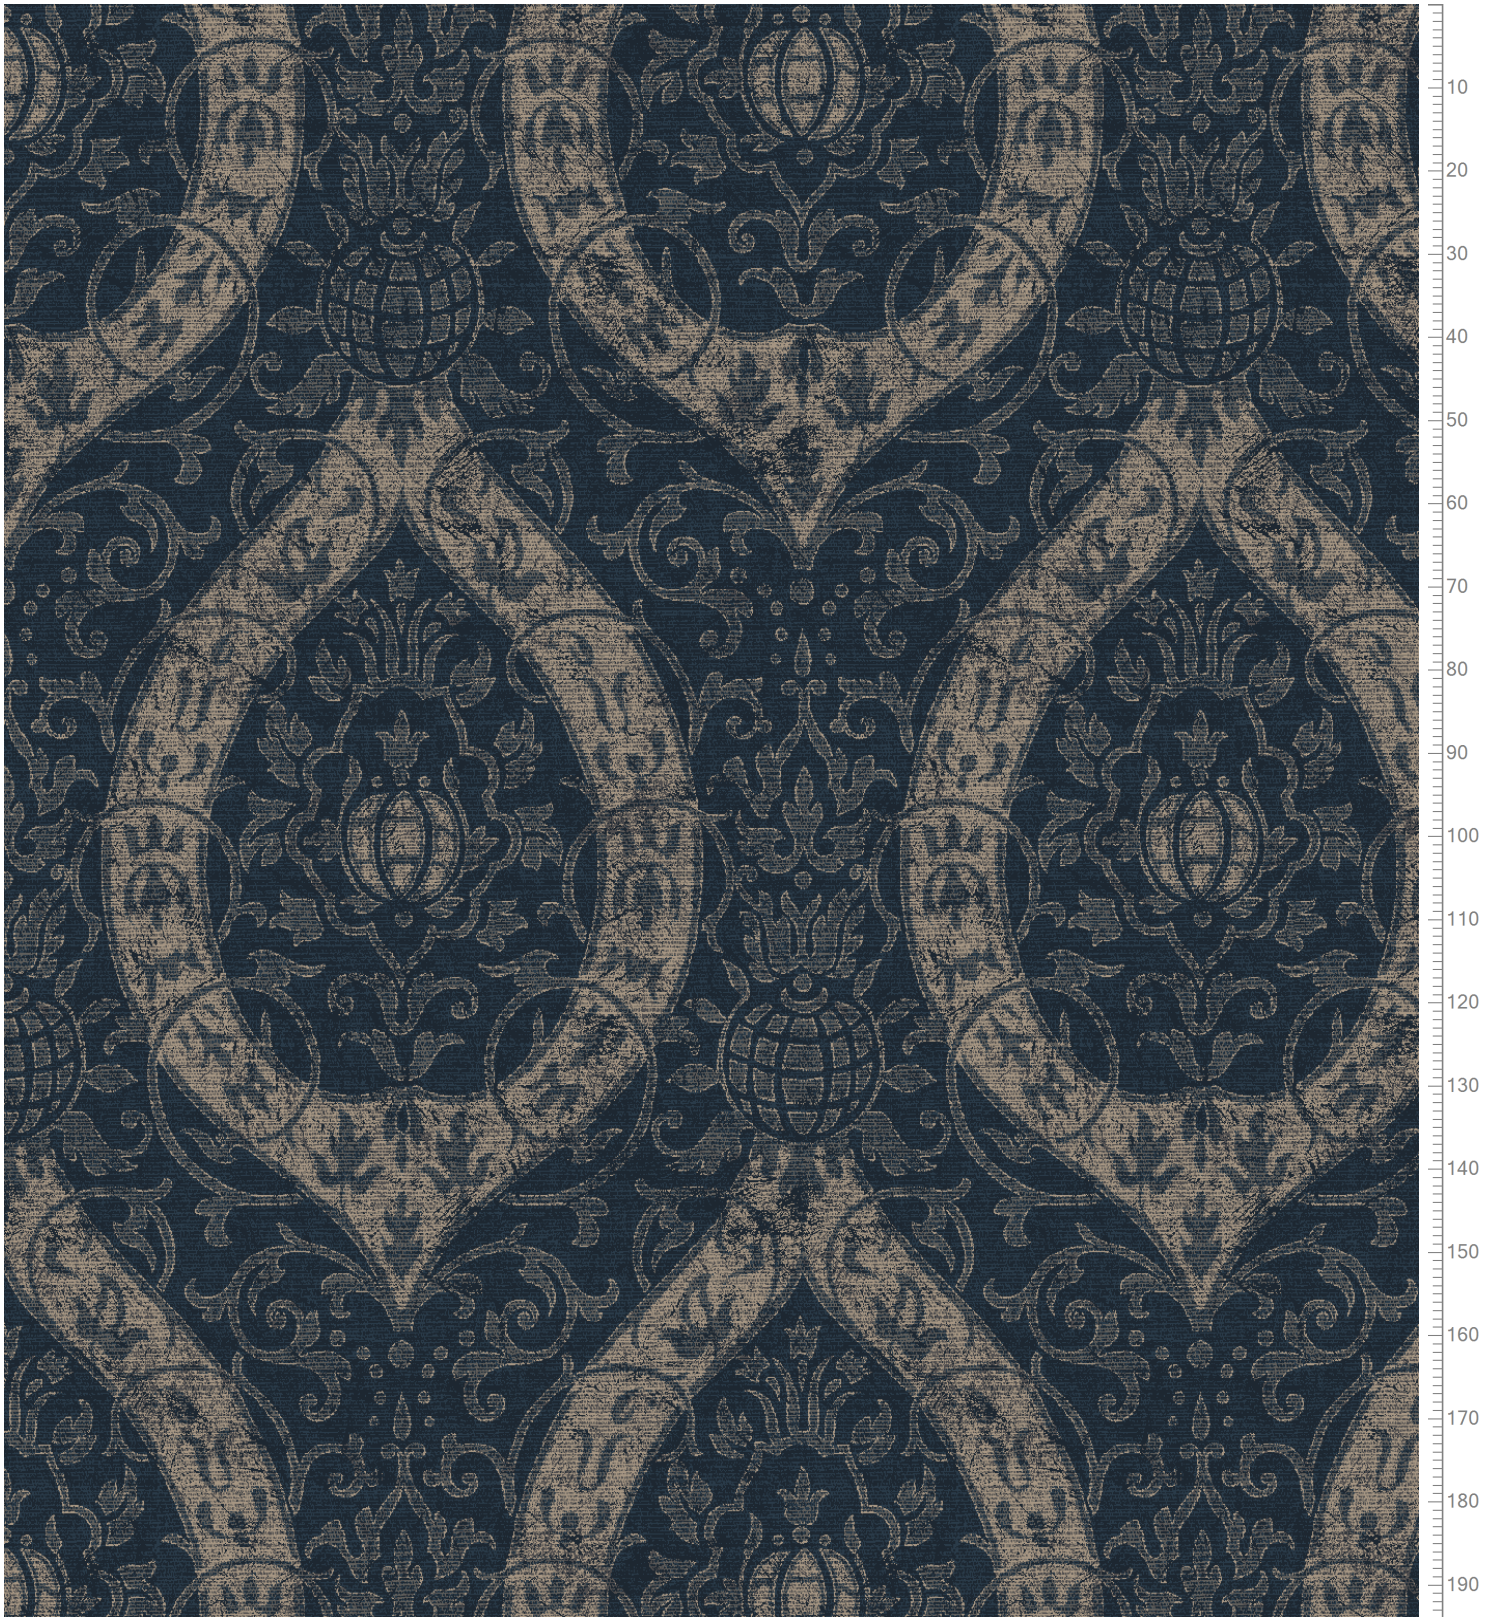

Approved by:

CLASSIC - Pomegranates  
Standard Palette 5595

Repeat: X=97.8cm Y=182.9cm (Size Shown: X=173.23cm Y=193.93cm)

Colors are approximation only. Physical sample must be approved for ordering.