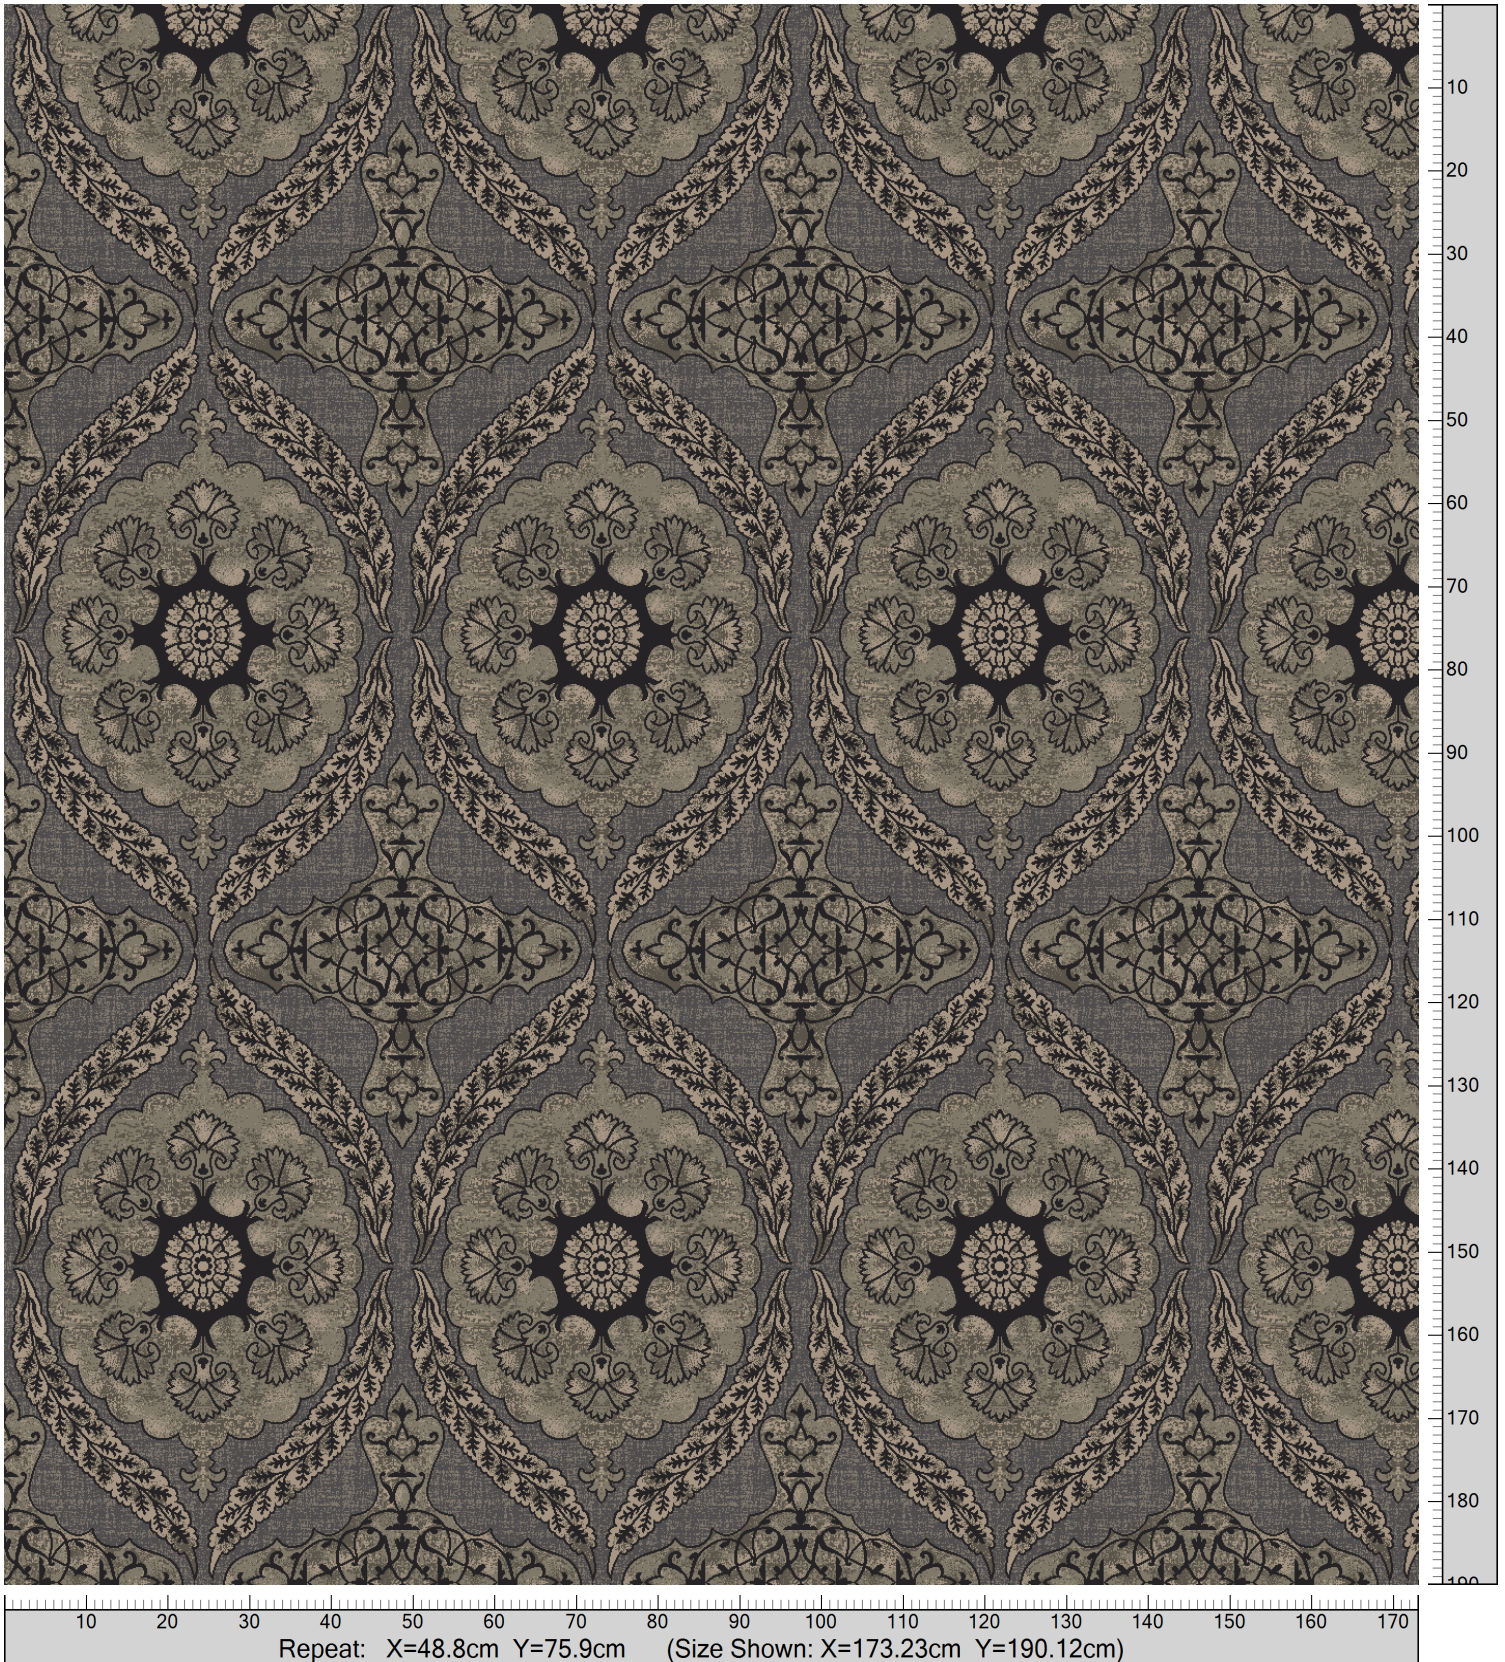

Design: RF5595421  
Version: EF80809-3

Date: 29-JAN-2020 pnp  
Copyright: egetaepper a/s - pia  
Approved by:

CLASSIC - Hyacinths & Carnation  
Standard Palette 5595

Colors are approximation only. Physical sample must be approved for ordering.  
Copyright: egetaepper a/s - pia