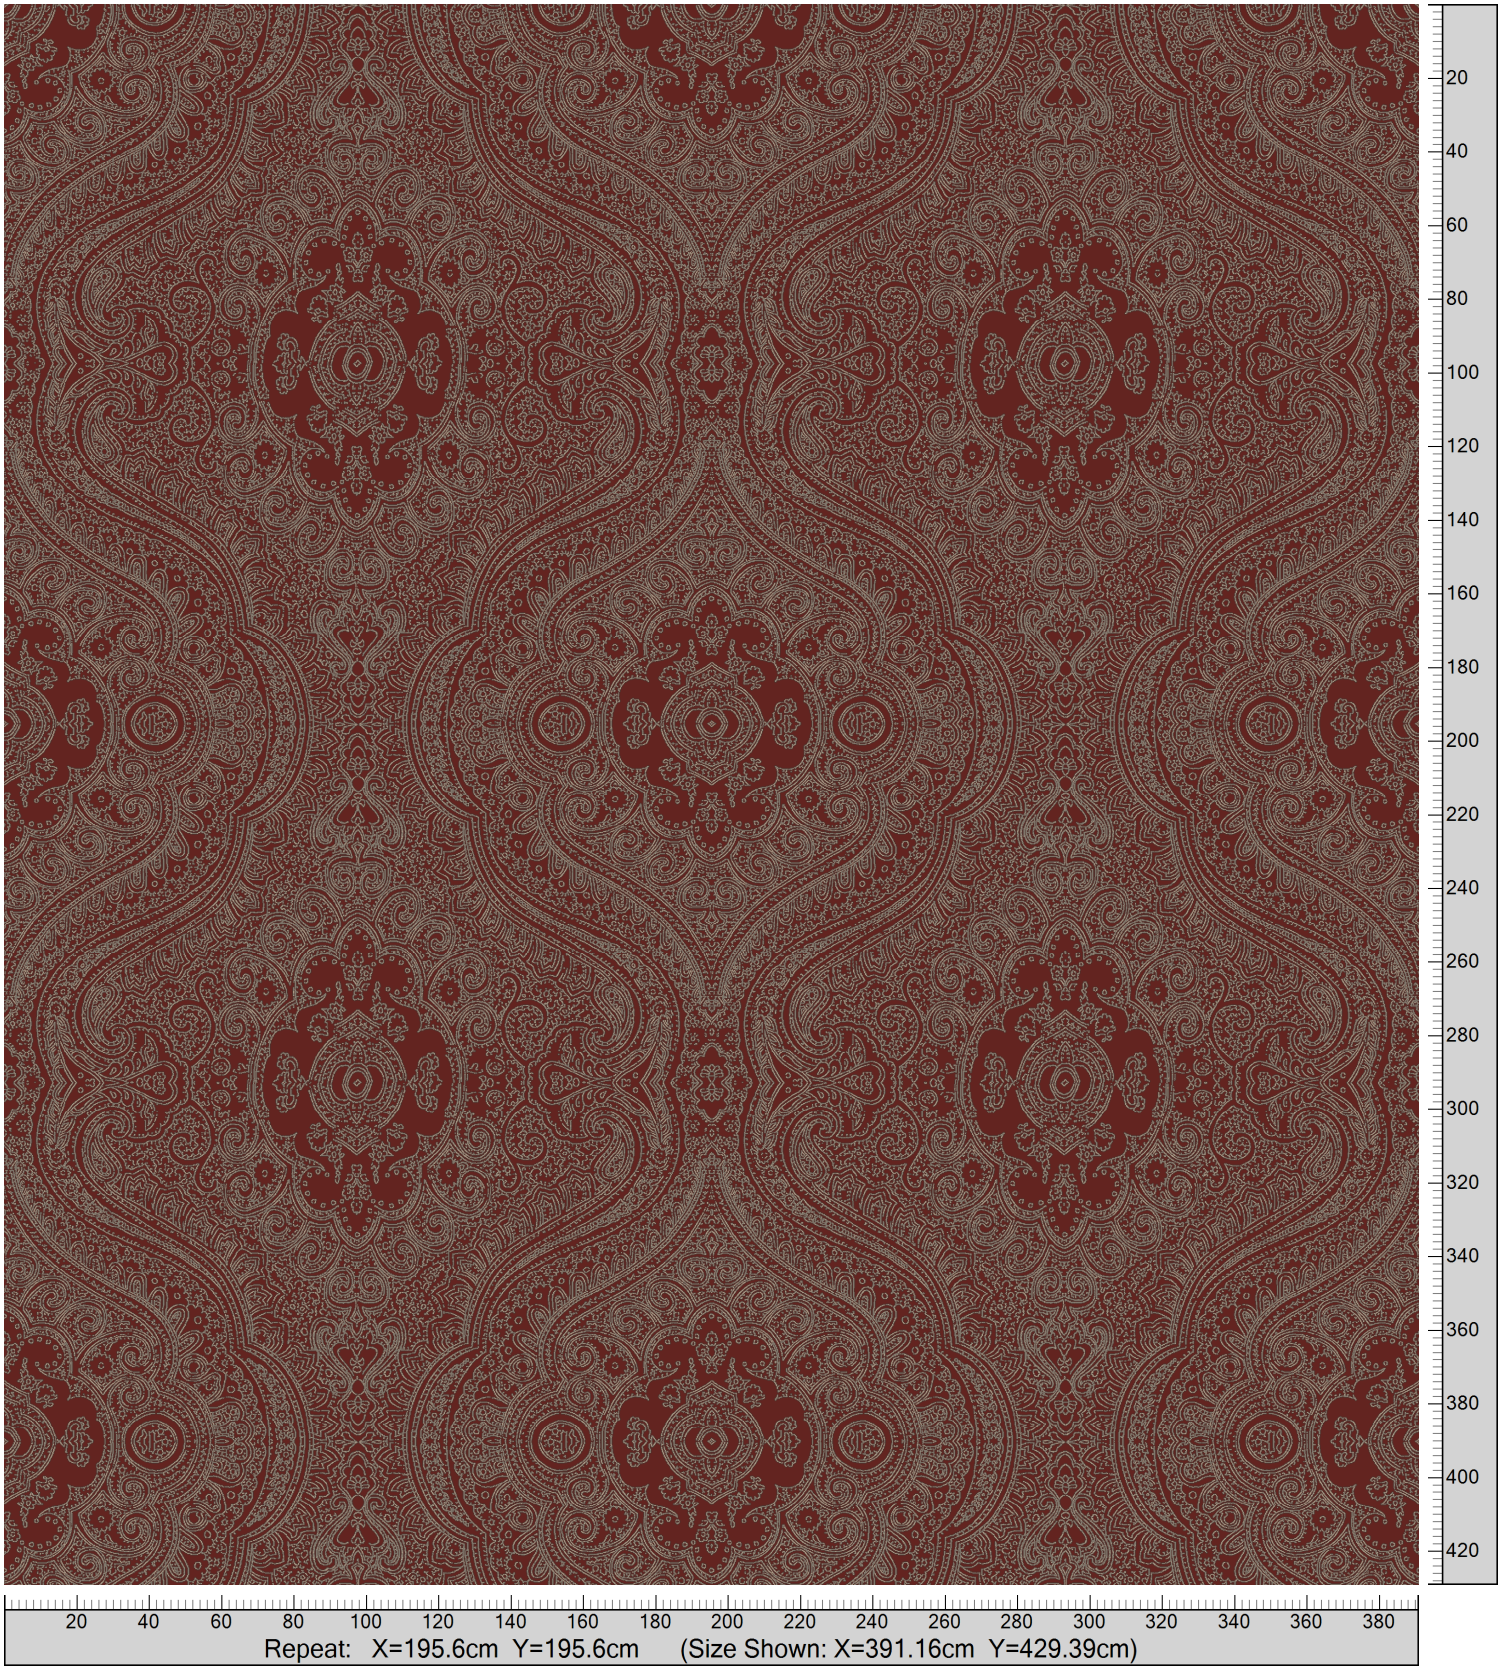

Design: RF5595419
Version: EF80826-14

Date: 29-JAN-2020 pnp
Copyright: egetaepper a/s - pia
Approved by:

CLASSIC - Paisley Shawl
Standard Palette 5595

Colors are approximation only. Physical sample must be approved for ordering.
Copyright: egetaepper a/s - pia