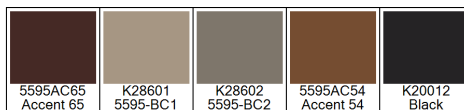

Design: RF5595415
Version: *EF80813-7*

Date: 14-JAN-2020 pnp
Copyright: egetaepper a/s - pia
Approved by:

ege

CLASSIC - Mucha
Standard Palette 5595

Colors are approximation only. Physical sample must be approved for ordering.
Copyright: egetaepper a/s - pia