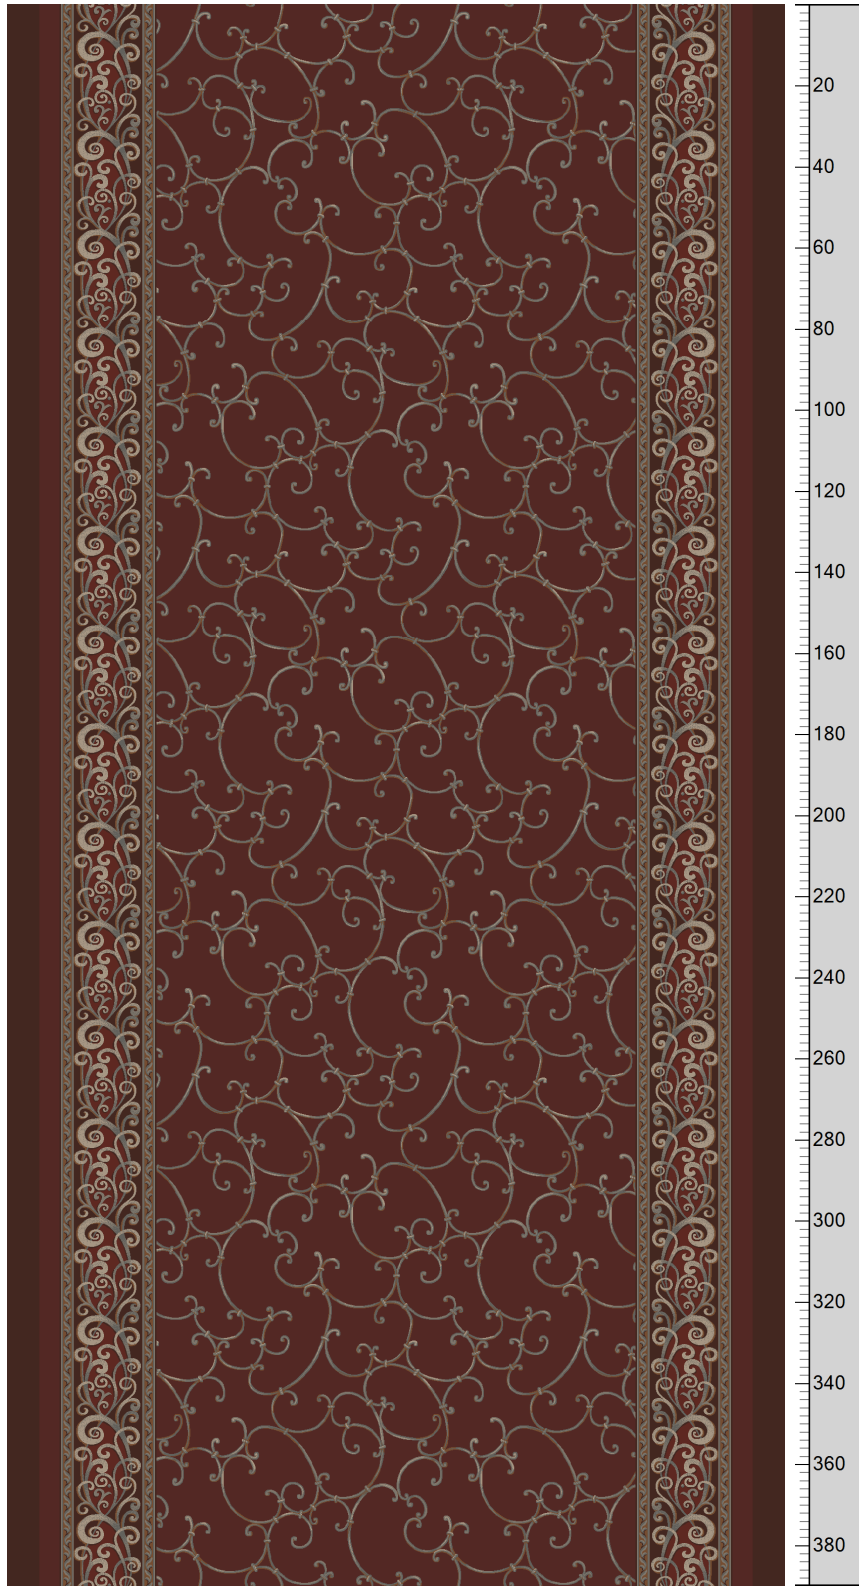

CLASSIC - Mucha Corridor
Standard Palette 5595

at: X=195.6cm Y=390.1cm (Size Shown: X=195.58cm Y=390.14)

@-0	A-1	B-2	C-3	D-4	E-5	F-6	G-7	H-8	I-9	J-10	K-11	L-12	M-13	N-14

Colors are approximation only. Physical sample must be approved for ordering.
Copyright: egetaepper a/s - pia