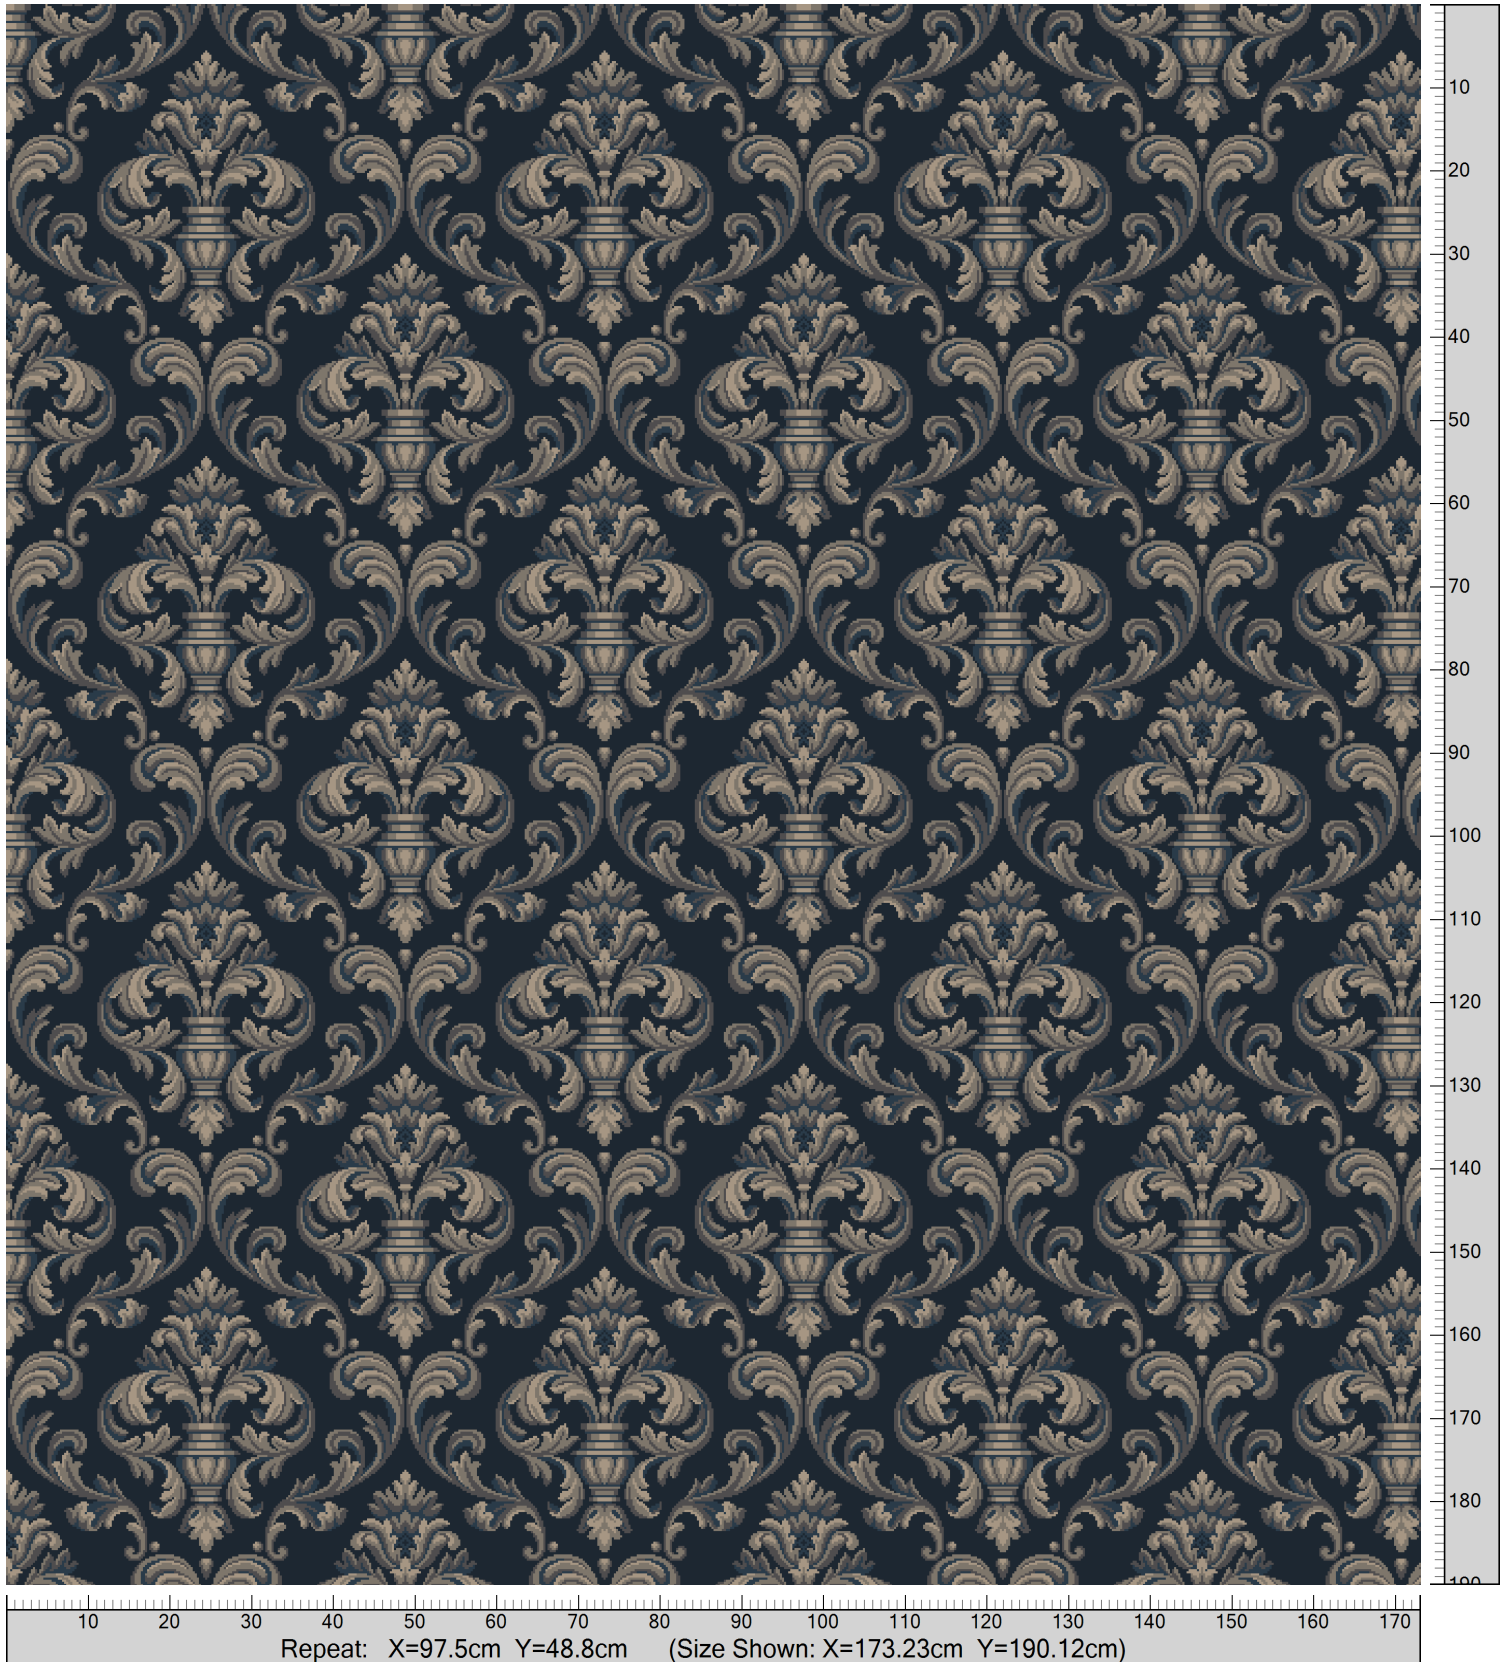

Design: RF5595410
Version: *EF80843-12*

Date: 14-JAN-2020 pnp
Copyright: egetaepper a/s - pia
Approved by:

ege®

CLASSIC - New Medallion
Standard Palette 5595

Colors are approximation only. Physical sample must be approved for ordering.
Copyright: egetaepper a/s - pia