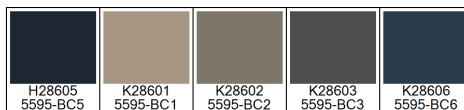

Design: RF5595410
Version: *EF80843-12*

Date: 14-JAN-2020 pnp
Copyright: egetaepper a/s - pia
Approved by:

ege®

CLASSIC - New Medallion
Standard Palette 5595

Colors are approximation only. Physical sample must be approved for ordering.
Copyright: egetaepper a/s - pia