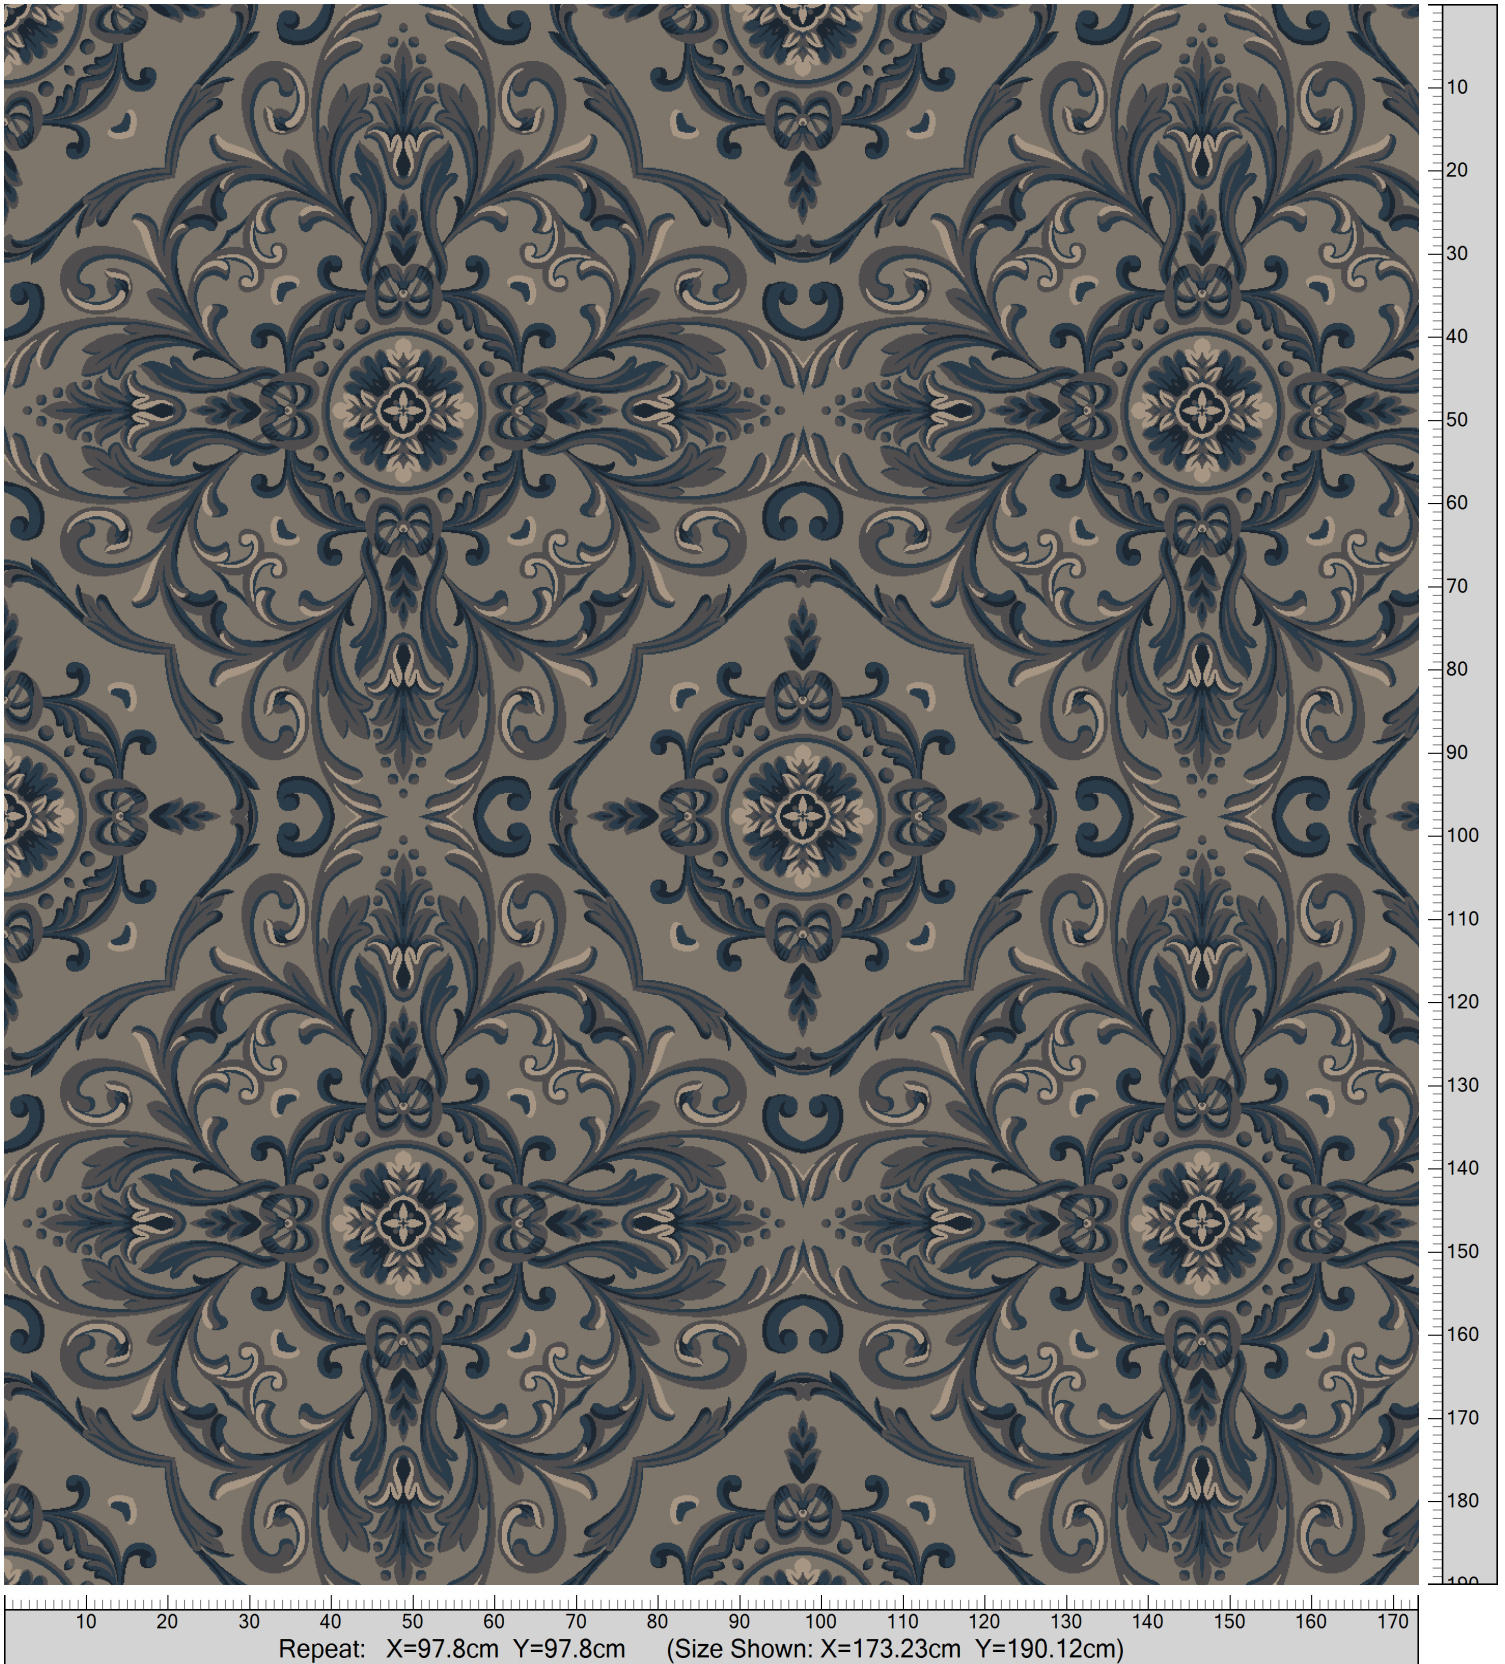

Design: RF5595407  
Version: \*EF80801-14\*

Date: 14-JAN-2020 pnp  
Copyright: egetaepper a/s - pia  
Approved by:

CLASSIC - Savonnerie  
Standard Palette 5595

Colors are approximation only. Physical sample must be approved for ordering.  
Copyright: egetaepper a/s - pia