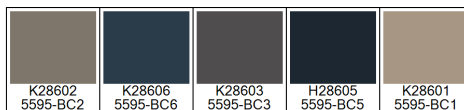

Design: RF5595407  
Version: \*EF80801-14\*

Date: 14-JAN-2020 pnp  
Copyright: egetaepper a/s - pia  
Approved by:

CLASSIC - Savonnerie  
Standard Palette 5595

Colors are approximation only. Physical sample must be approved for ordering.  
Copyright: egetaepper a/s - pia