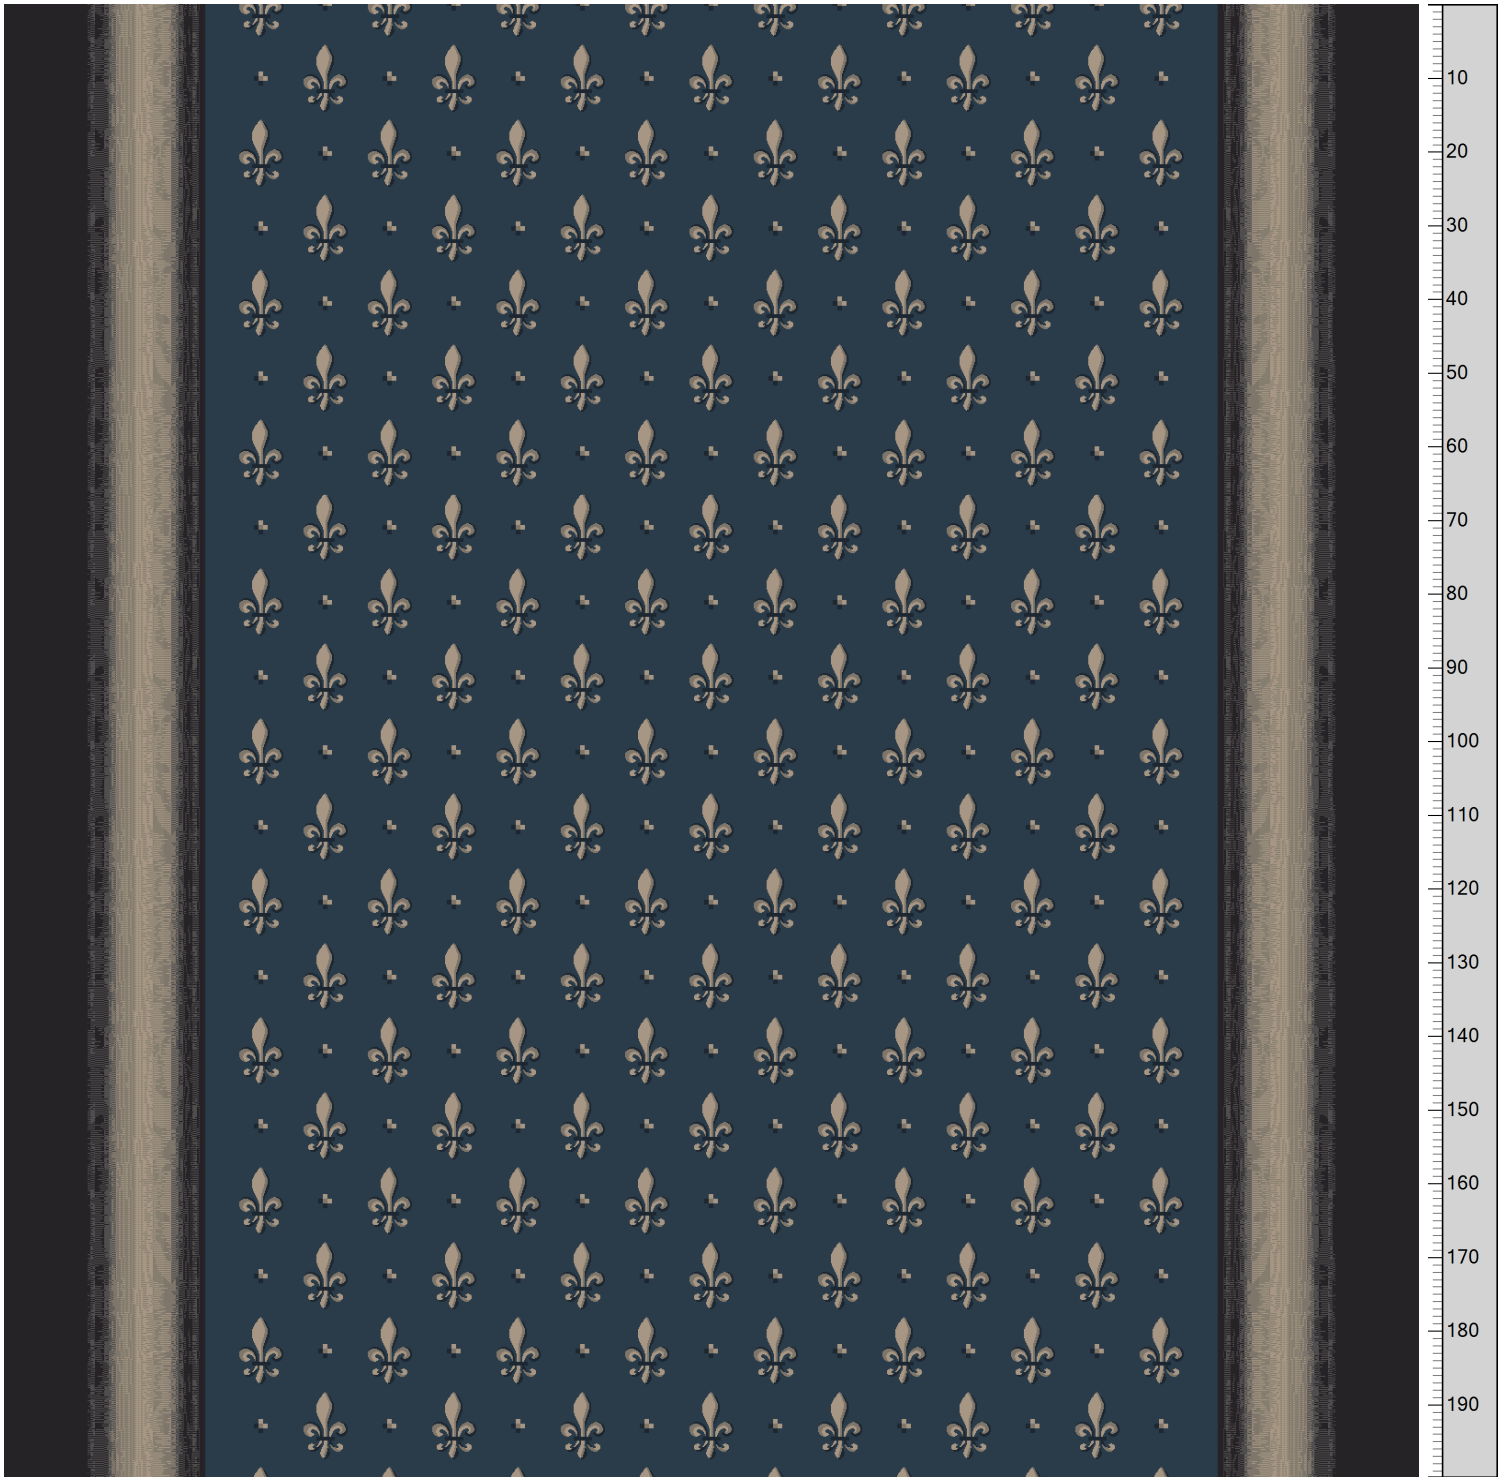

CLASSIC - New Rex Corridor  
Standard Palette 5595

Repeat: X=195.6cm Y=61.0cm (Size Shown: X=195.58cm Y=200.03cm)

<del>@-0</del>	A-1	B-2	C-3	D-4	E-5	F-6	G-7	H-8	I-9	J-10	K-11	L-12	M-13	<del>N-14</del>	<del>O-15</del>
<del>0-0-0</del>	K28601 5595-BC1	5595AC18 Accent 18	K28601 5595-BC1	K28602 5595-BC2	K28603 5595-BC3	K28602 5595-BC2	K28603 5595-BC3	K20012 Black	K28603 5595-BC3	K20012 Black	K20012 Black	K28603 5595-BC3	K20012 Black	<del>0-0-0</del>	<del>0-0-0</del>
16	17	18	19	20											
K28606 5595-BC6	K28601 5595-BC1	H28605 5595-BC5	K28602 5595-BC2	H28605 5595-BC5											

Colors are approximation only. Physical sample must be approved for ordering.  
Copyright: egetaepper a/s - pia