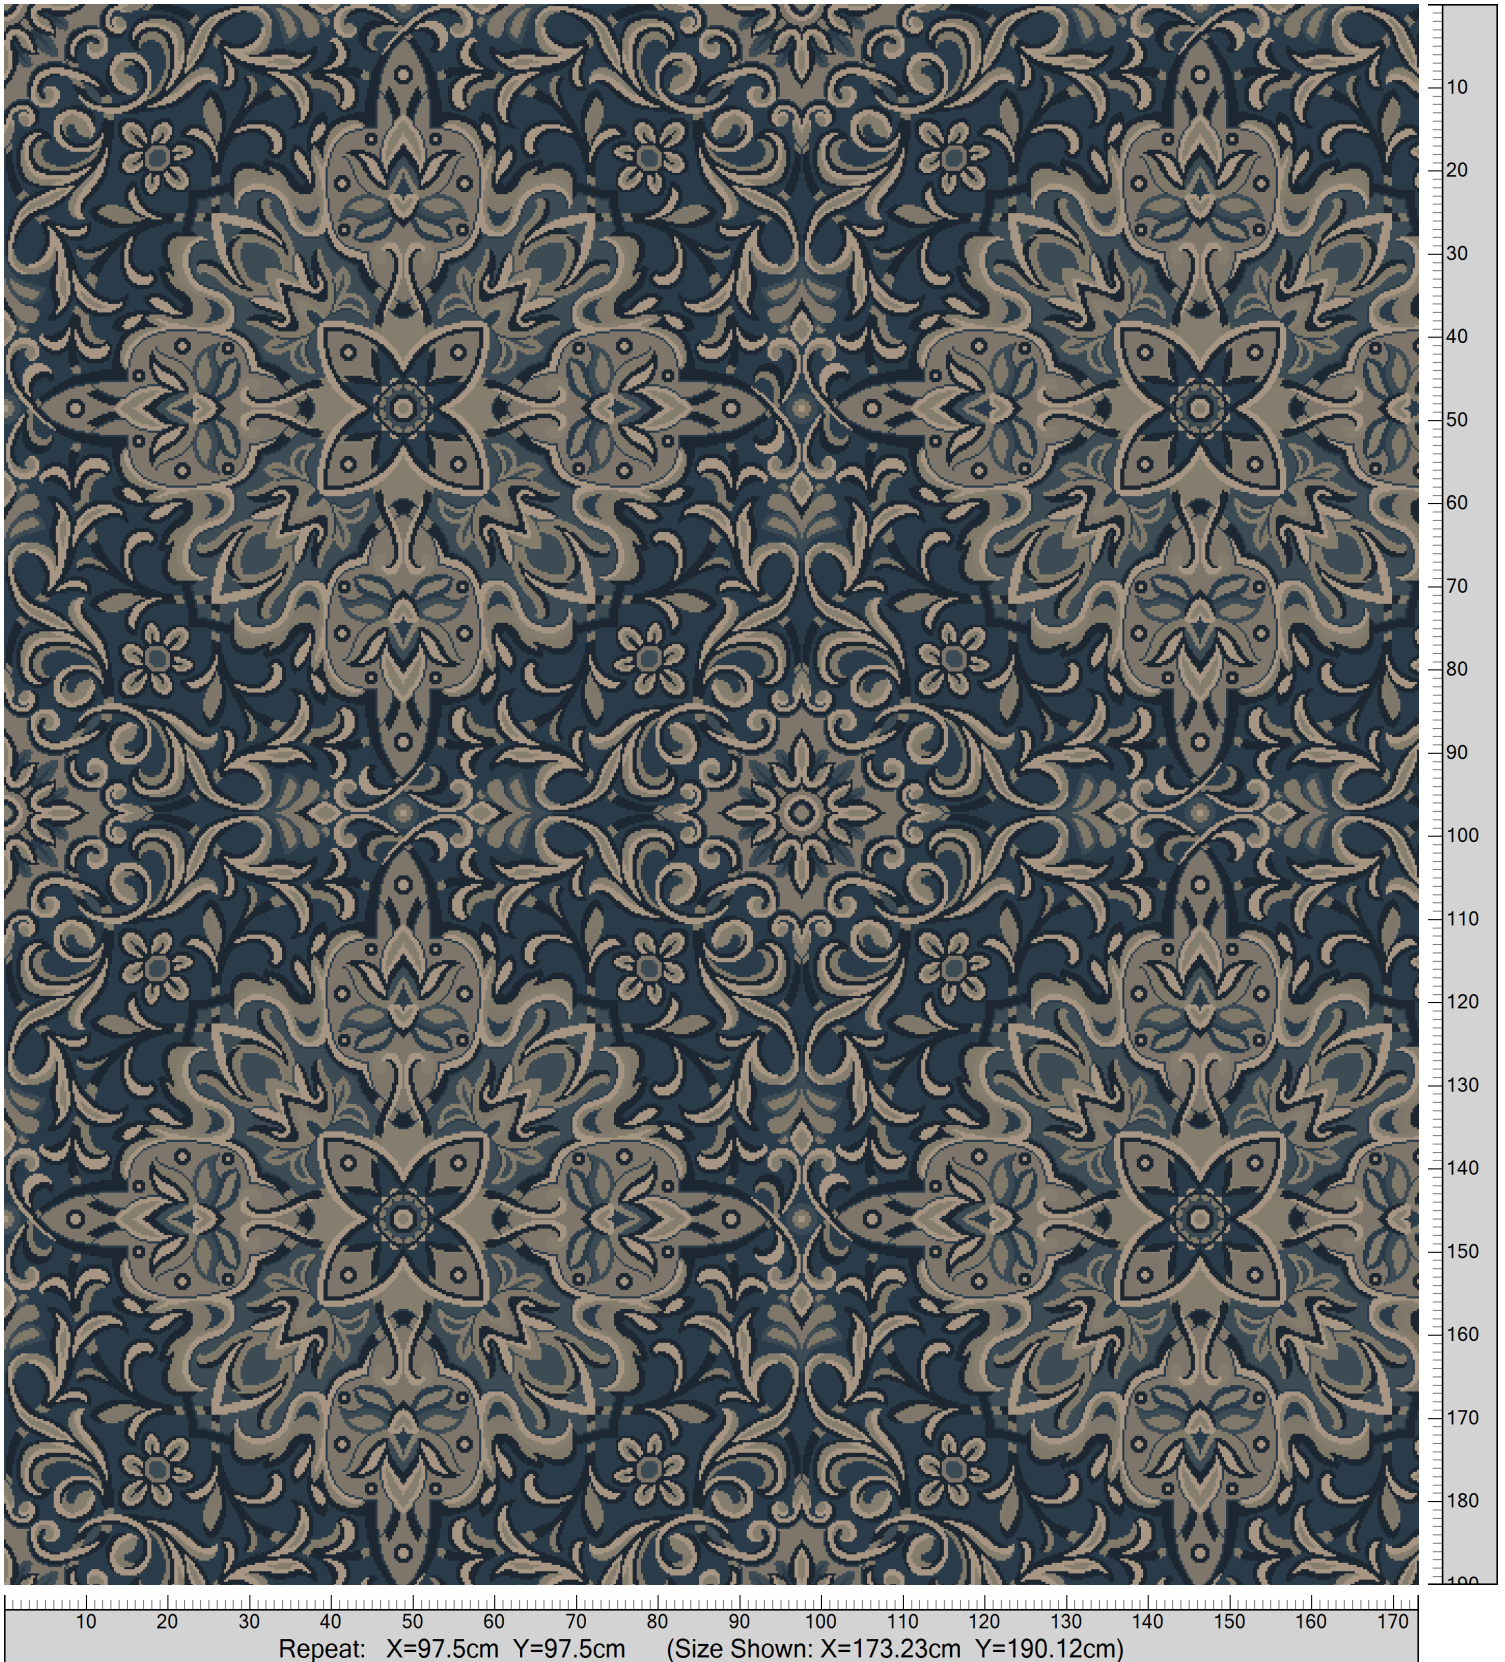

Design: RF5595403
Version: *EF80849-13*

Date: 14-JAN-2020 pnp
Copyright: egetaepper a/s - pia
Approved by:

CLASSIC - Rochester Medallion
Standard Palette 5595

K28606 5595-BC6	H28605 5595-BC5	K28601 5595-BC1	K28602 5595-BC2	5595AC43 Accent 43	5595AC18 Accent 18	5595AC14 Accent 14