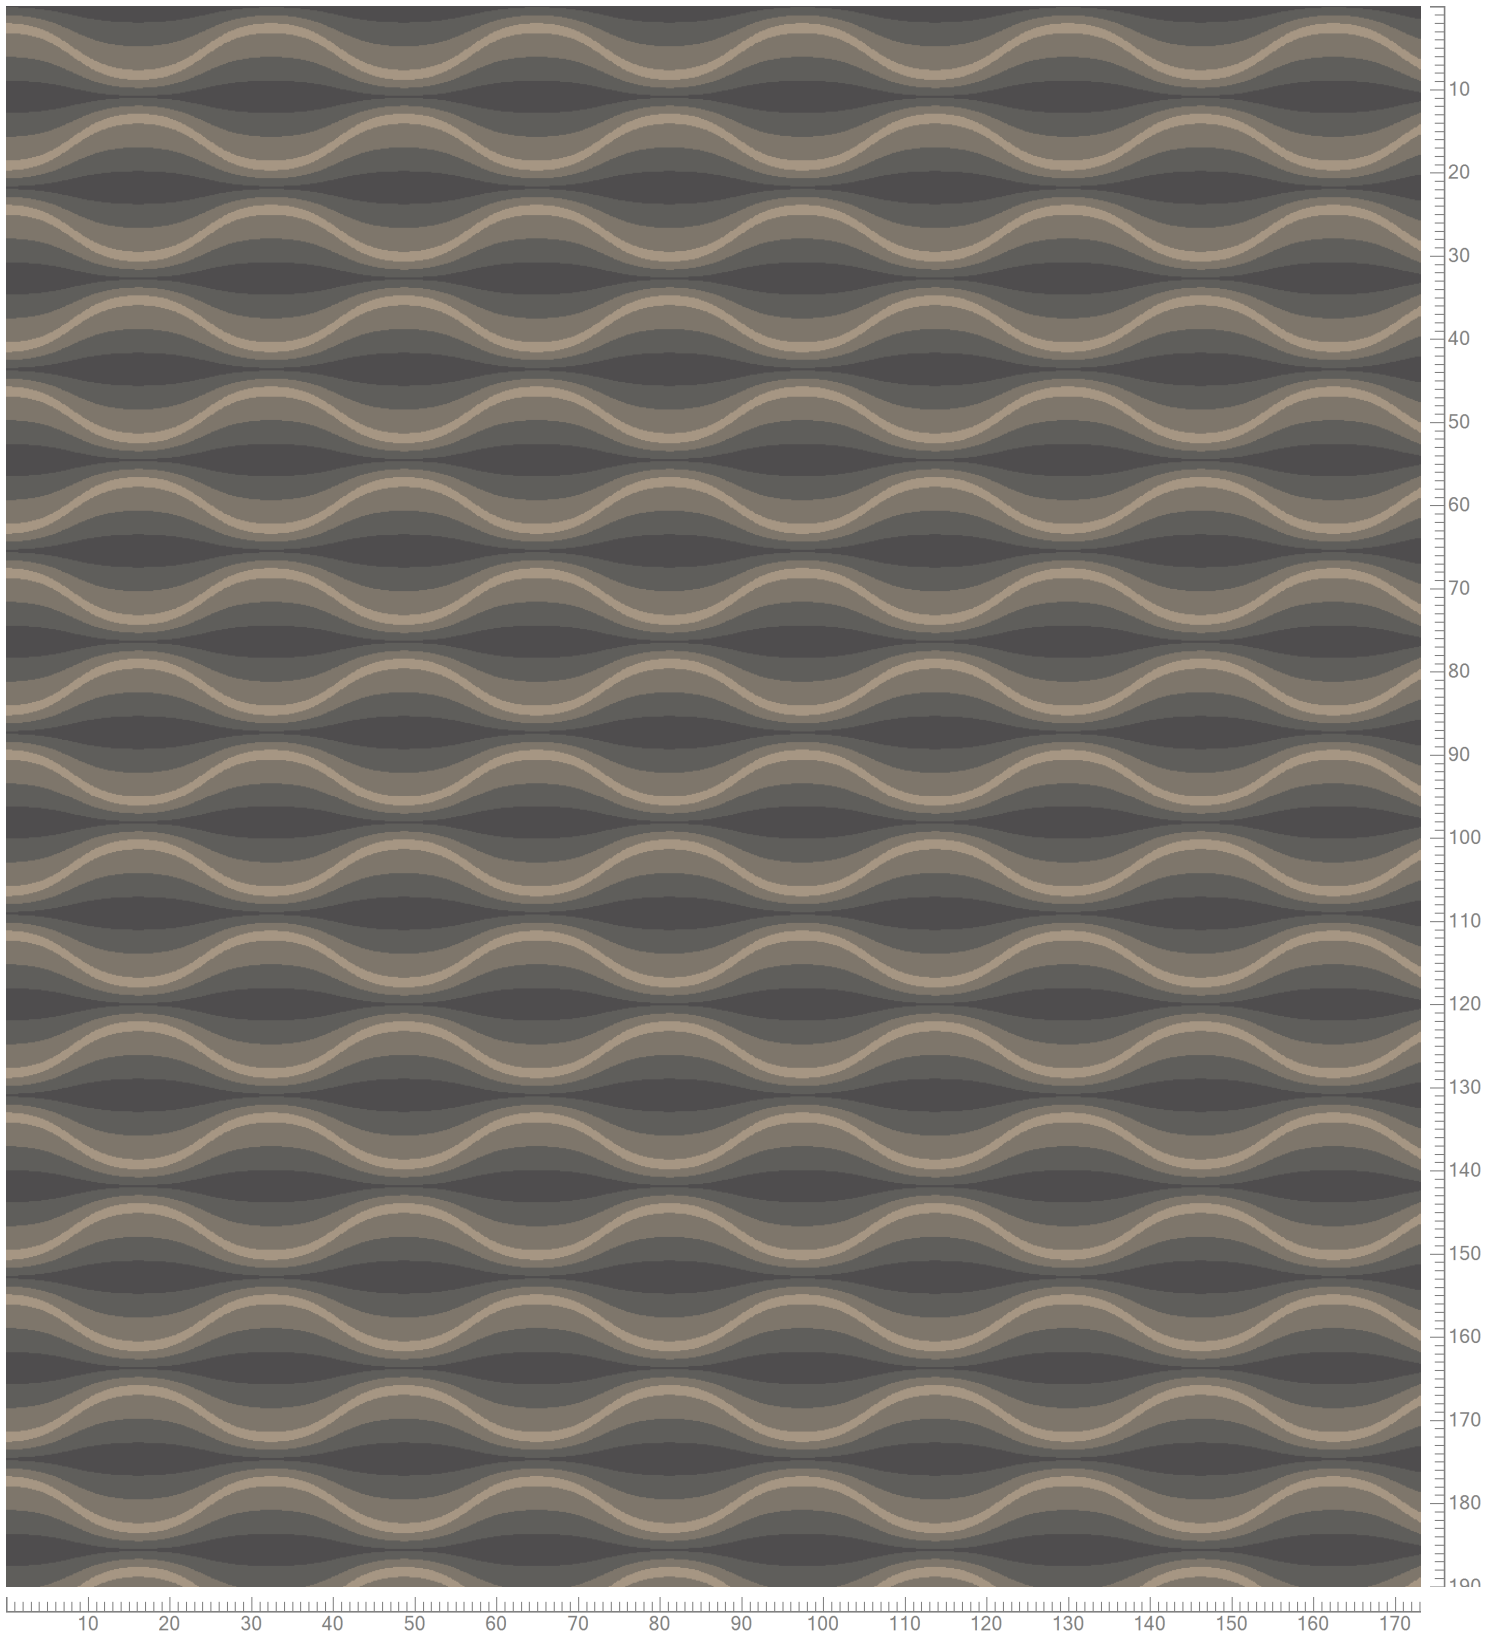

Design: RF5595322  
Version: EF82023-8

Date: 19-JAN-2021 hjj  
Copyright: egecarpets a/s - LYKKE  
Approved by:

GRAPHIC - Funky Wave  
Standard Palette 5595

Repeat: X=32.5cm Y=21.8cm (Size Shown: X=173.23cm Y=190.12cm)

Colors are approximation only. Physical sample must be approved for ordering.  
Copyright: egecarpets a/s - LYKKE