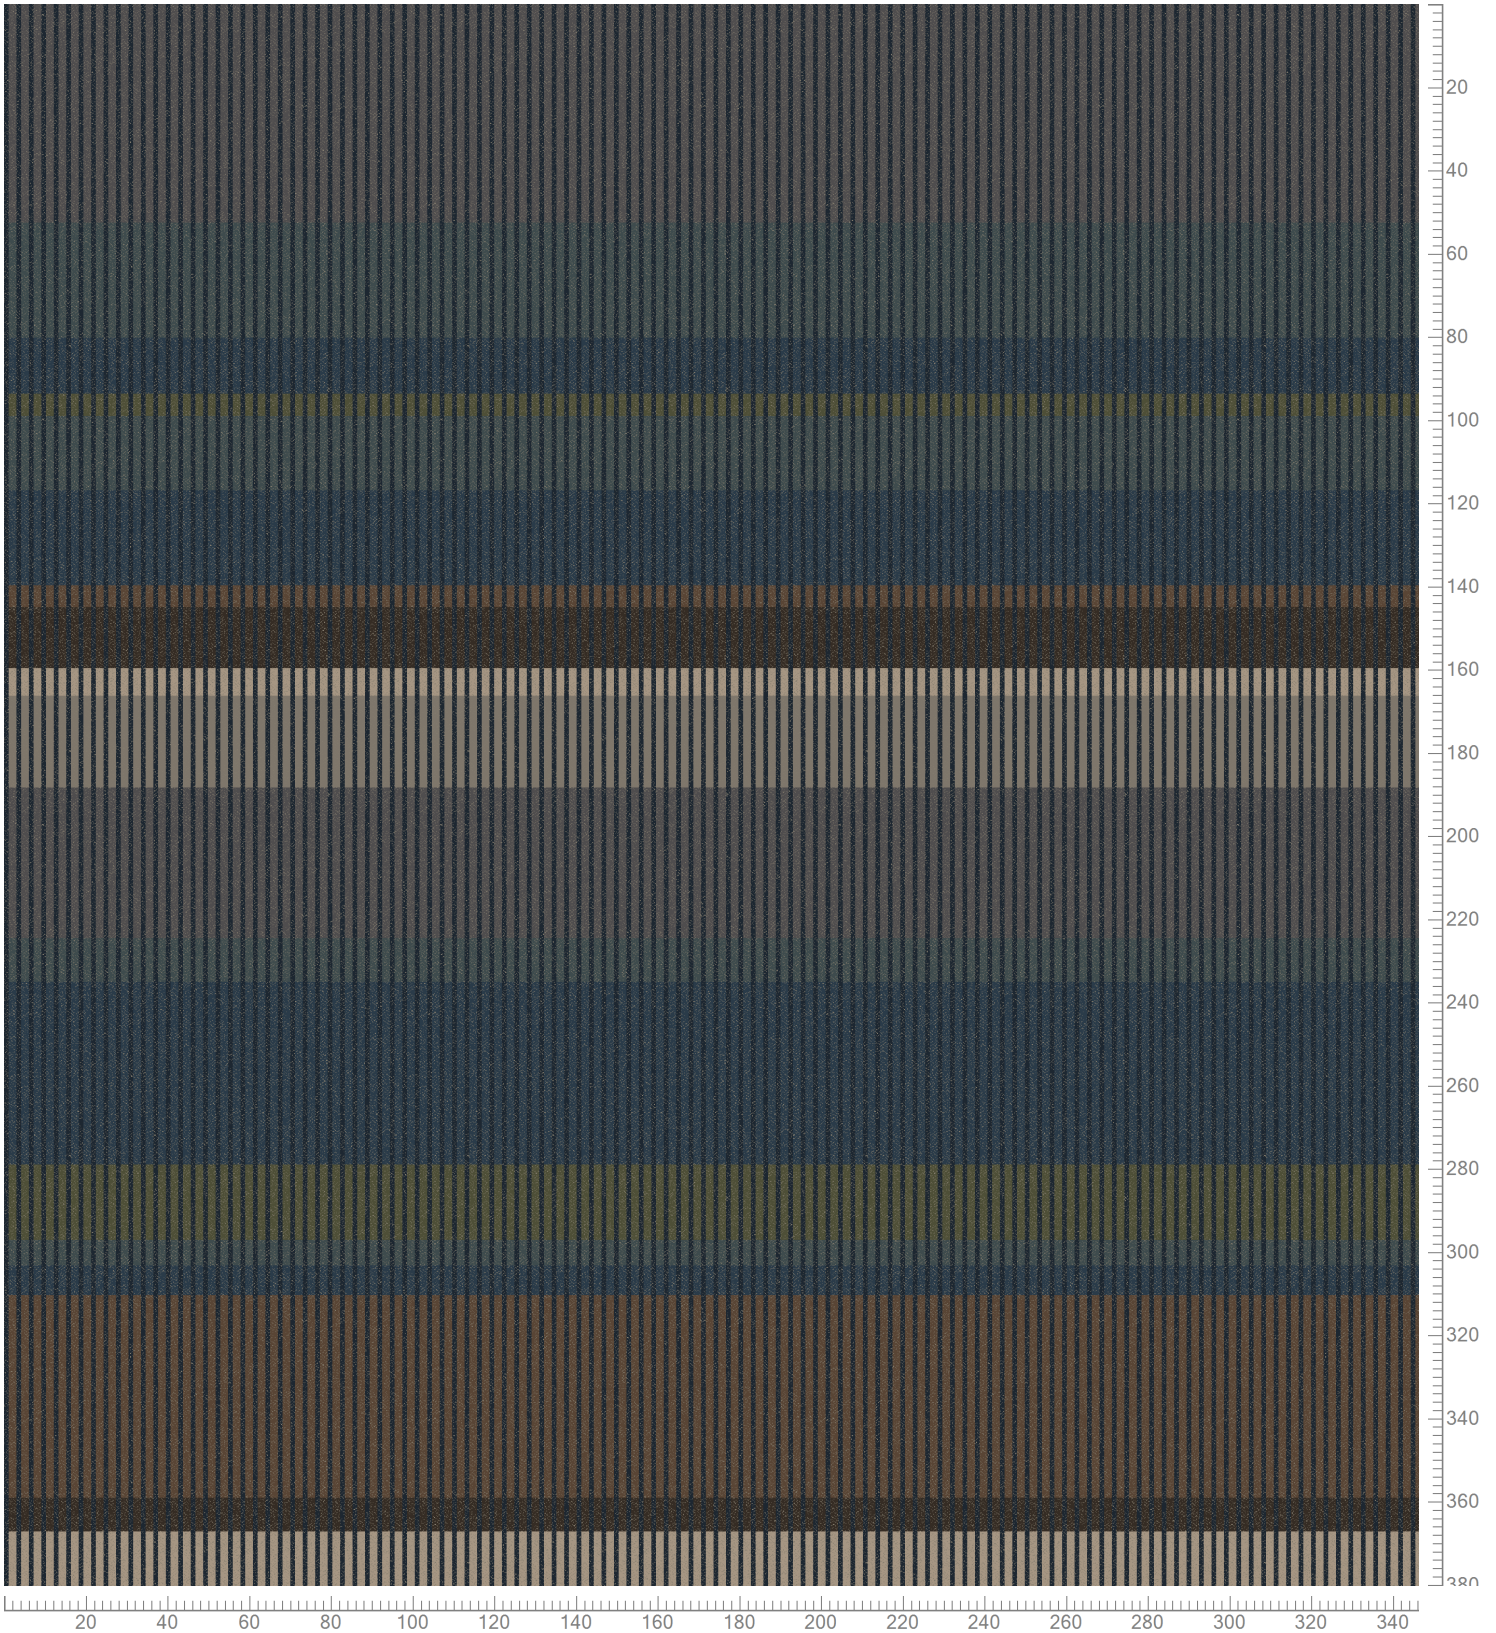

ESSENTIALS - Shimmer Stripe
Standard Palette 5595

Repeat: X=97.5cm Y=390.1cm (Size Shown: X=346.46cm Y=380.37cm)

H28605 5595-BC5	K28606 5595-BC6	5595AC50 Accent 50	5595AC52 Accent 52	K28601 5595-BC1	K28602 5595-BC2	K28603 5595-BC3	5595AC39 Accent 39	5595AC31 Accent 31	5595AC18 Accent 18

Colors are approximation only. Physical sample must be approved for ordering.
Copyright: egetaepper a/s - SOSK