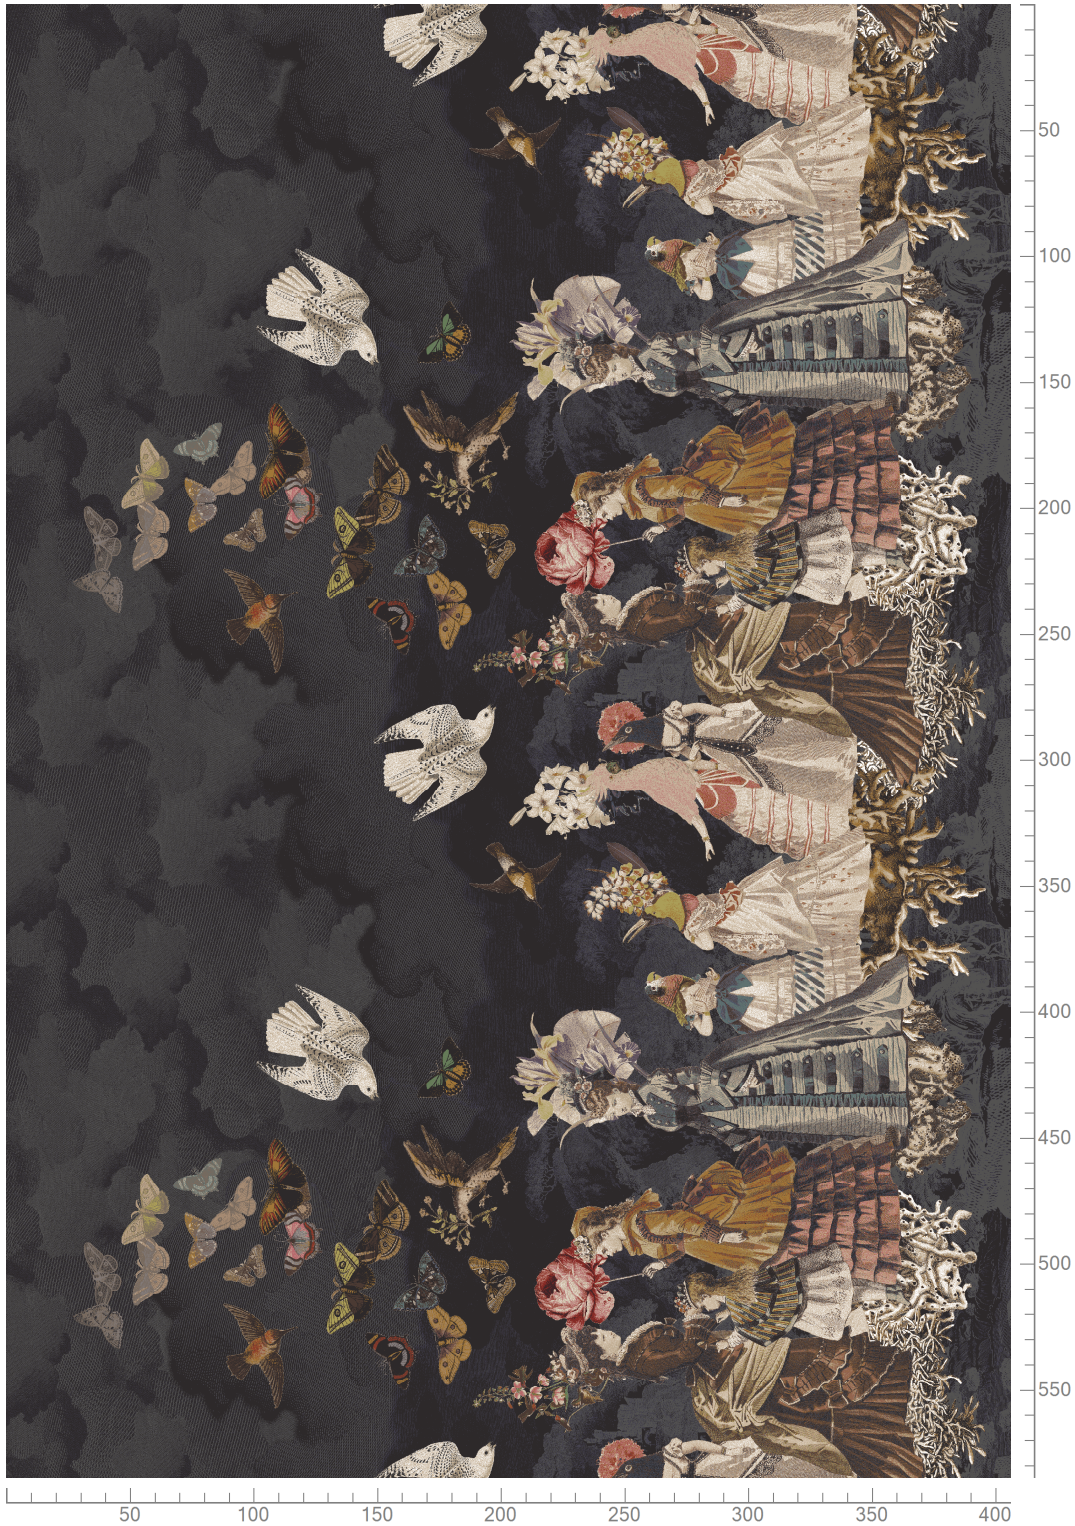

Design: RF5575809
Version: EF42995-7

Date: 11-OCT-2021 kn
Copyright: egecarpets a/s - NYBO
Approved by:

PAPILLONS NOIRS / ATELIER by Monsieur Christian Lacroix
Col 5575 / Room: 400 x 585 cm
Infill: RF5575810

Design Size: X=406.40cm Y=585.22cm (Size Shown: X=406.40cm Y=585.22cm)

5575AC19 Accent 19 8.16%	K28364 5575-BC6 5.33%	K28366 5575-BC5 22.60%	K28368 5575-BC12 0.06%	K28374 5575-BC4 1.84%	5575AC65 Accent 65 3.06%	K28367 5575-BC11 0.15%	5575AC69 Accent 69 0.54%	5575AC44 Accent 44 1.28%	5575AC58 Accent 58 2.03%	K28360 5575-BC10 0.50%	5575AC38 Accent 38 0.40%	5575AC30 Accent 30 0.61%	5575AC35 Accent 35 0.23%	5575AC26 Accent 26 1.69%	5575AC29 Accent 29 0.79%
5575AC24 Accent 24 1.03%	5575AC50 Accent 50 0.04%	5575AC53 Accent 53 0.67%	K28378 5575-BC3 0.15%	5575AC15 Accent 15 0.44%	5575AC13 Accent 13 3.07%	K28328 5575-BC1 8.17%	255-255-255 2.39%	5575AC40 Accent 40 0.04%	5575AC28 Accent 28 0.27%	K28329 5575-BC2 0.48%					