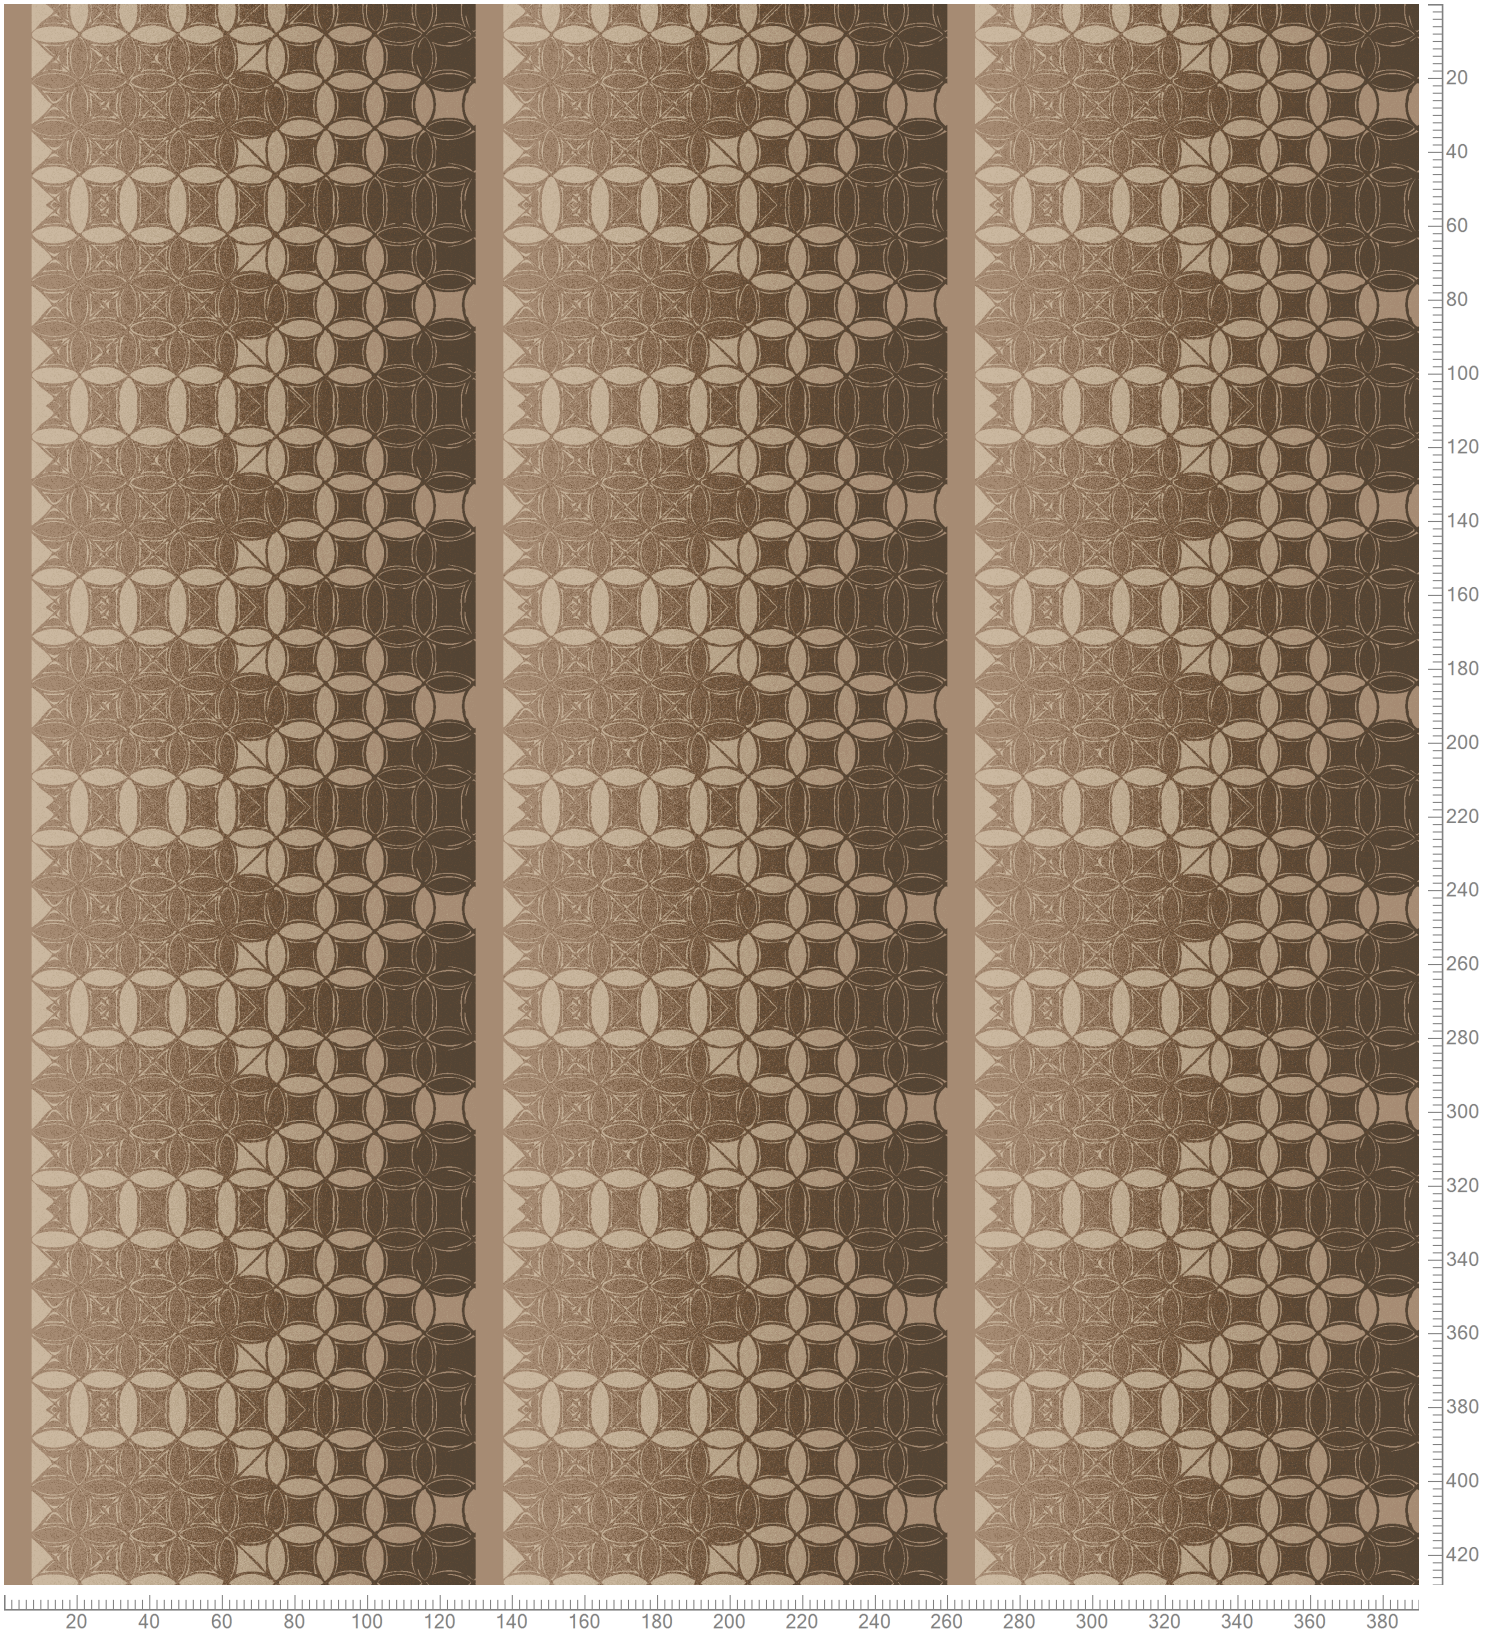

THE MOSQUE COLLECTION 2019
Palette 5575

Repeat: X=130.0cm Y=109.0cm (Size Shown: X=390.14cm Y=428.24cm)

K28329 5575-BC2 5.86%	K28328 5575-BC1 11.07%	5575AC13 Accent 13 12.40%	5575AC60 Accent 60 20.62%	5575AC61 Accent 61 20.41%

Colors are approximation only. Physical sample must be approved for ordering.

Copyright: egetaepper a/s - SHA