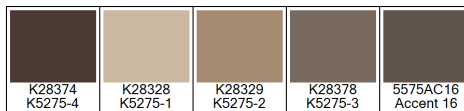

Design: RF5575649  
Version: \*EF81621-14\*

Date: 26-JUN-2019 loso  
Copyright: egetaepper a/s - LOSO  
Approved by:

NATURE - Cotton bloom  
Standard Palette 5575

Colors are approximation only. Physical sample must be approved for ordering.  
Copyright: egetaepper a/s - LOSO