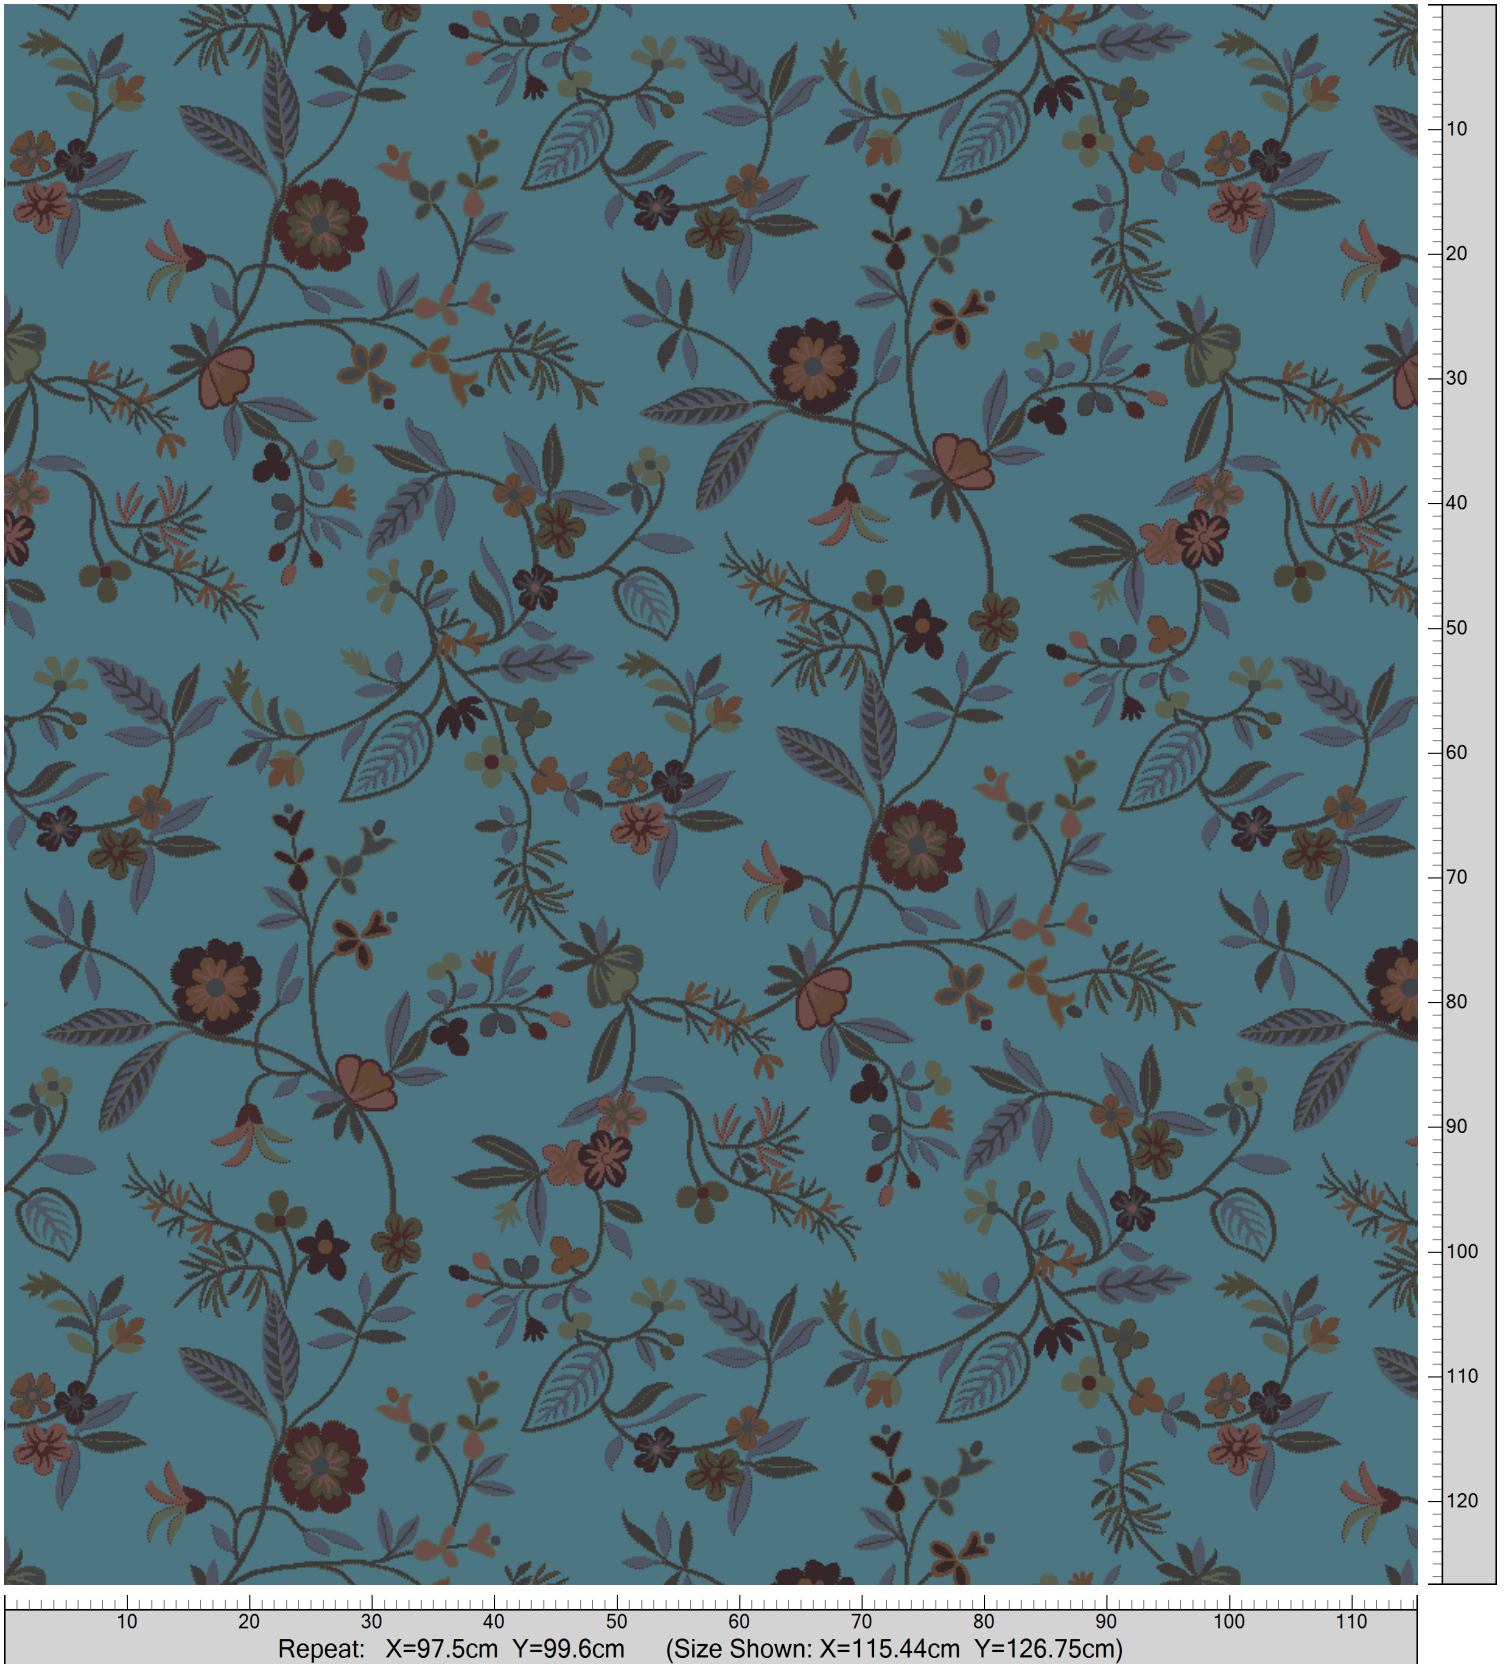

Design: RF5575641
Version: *EF81654-14*

Date: 25-JUN-2019 loso
Copyright: egetaepper a/s - LOSO
Approved by:

NATURE - Japanese Blossom
Standard Palette 5575

K28380 K5275-7	5575AC22 Accent 22	5575AC26 Accent 26	5575AC52 Accent 52	5575AC56 Accent 56	5575AC41 Accent 41	5575AC40 Accent 40	5575AC65 Accent 65	5575AC21 Accent 21	5575AC42 Accent 42

Colors are approximation only. Physical sample must be approved for ordering.
Copyright: egetaepper a/s - LOSO