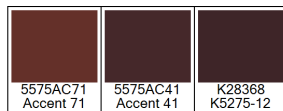

Design: RF5575640
Version: *EF81737-14*

Date: 25-JUN-2019 loso
Copyright: egetaepper a/s - LOSO
Approved by:

NATURE - Graphic Bamboo
Standard Palette 5575

Colors are approximation only. Physical sample must be approved for ordering.
Copyright: egetaepper a/s - LOSO