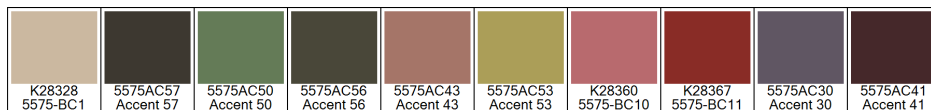

Design: rf5575607
Version: EF81654-12

Date: 4-JUN-2019 pnp
Copyright: egetaepper a/s - pia
Approved by:

NATURE - Japanese Blossom
Standard Palette 5575

Colors are approximation only. Physical sample must be approved for ordering.
Copyright: egetaepper a/s - pia