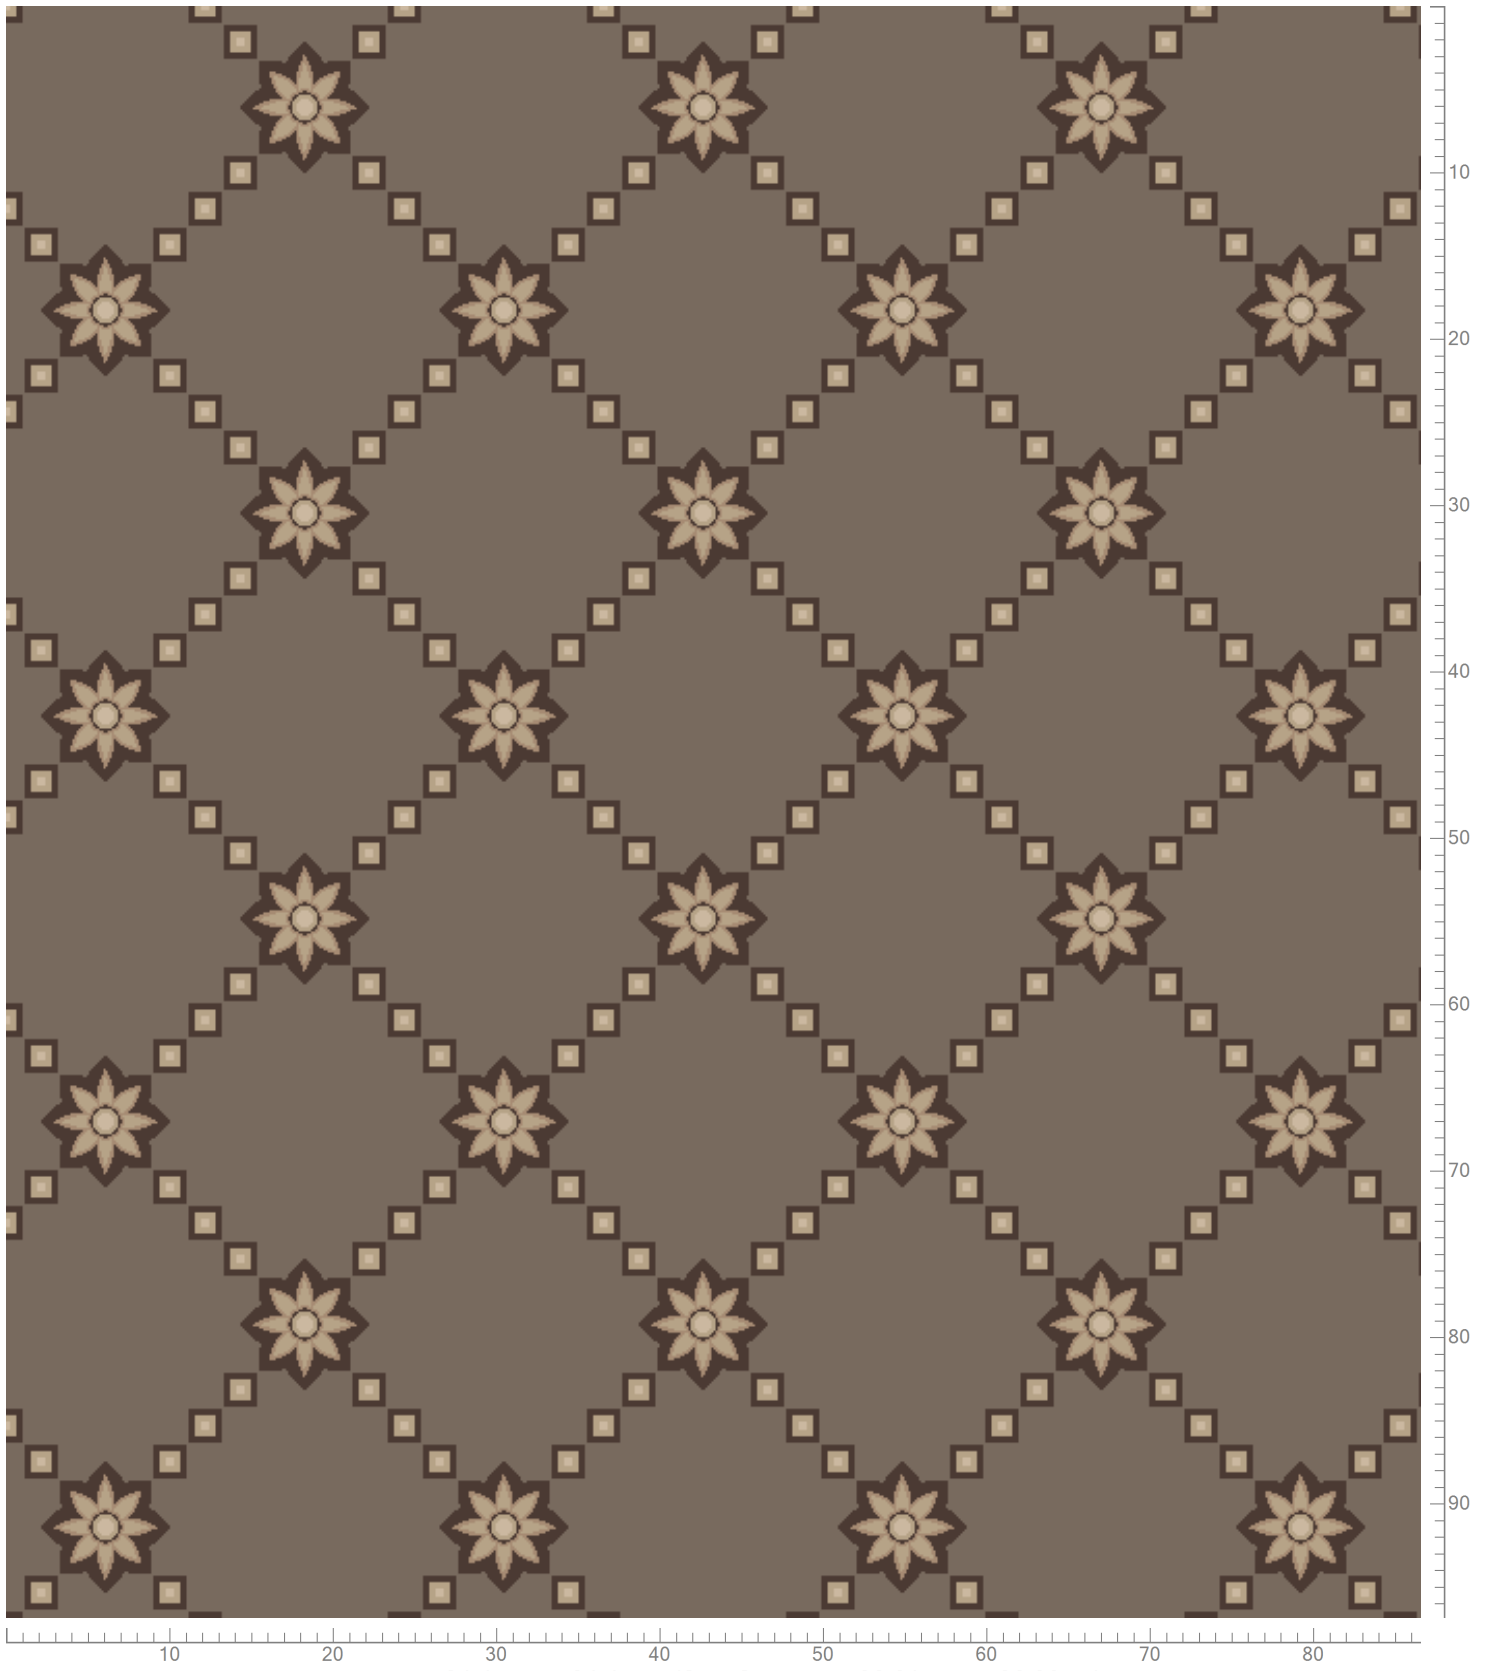

Approved by:

CLASSIC - Chain Trellis  
Standard Palette 5575

Repeat: X=24.4cm Y=24.4cm (Size Shown: X=86.61cm Y=96.90cm)

Colors are approximation only. Physical sample must be approved for ordering.