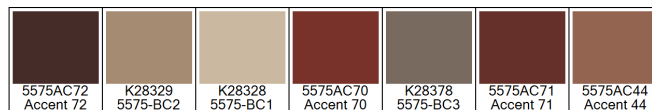

Design: RF5575405
Version: *EF80849-5*

Date: 14-JAN-2020 pnp
Copyright: egetaepper a/s - pia
Approved by:

CLASSIC - Rochester Medallion
Standard Palette 5575

Colors are approximation only. Physical sample must be approved for ordering.
Copyright: egetaepper a/s - pia