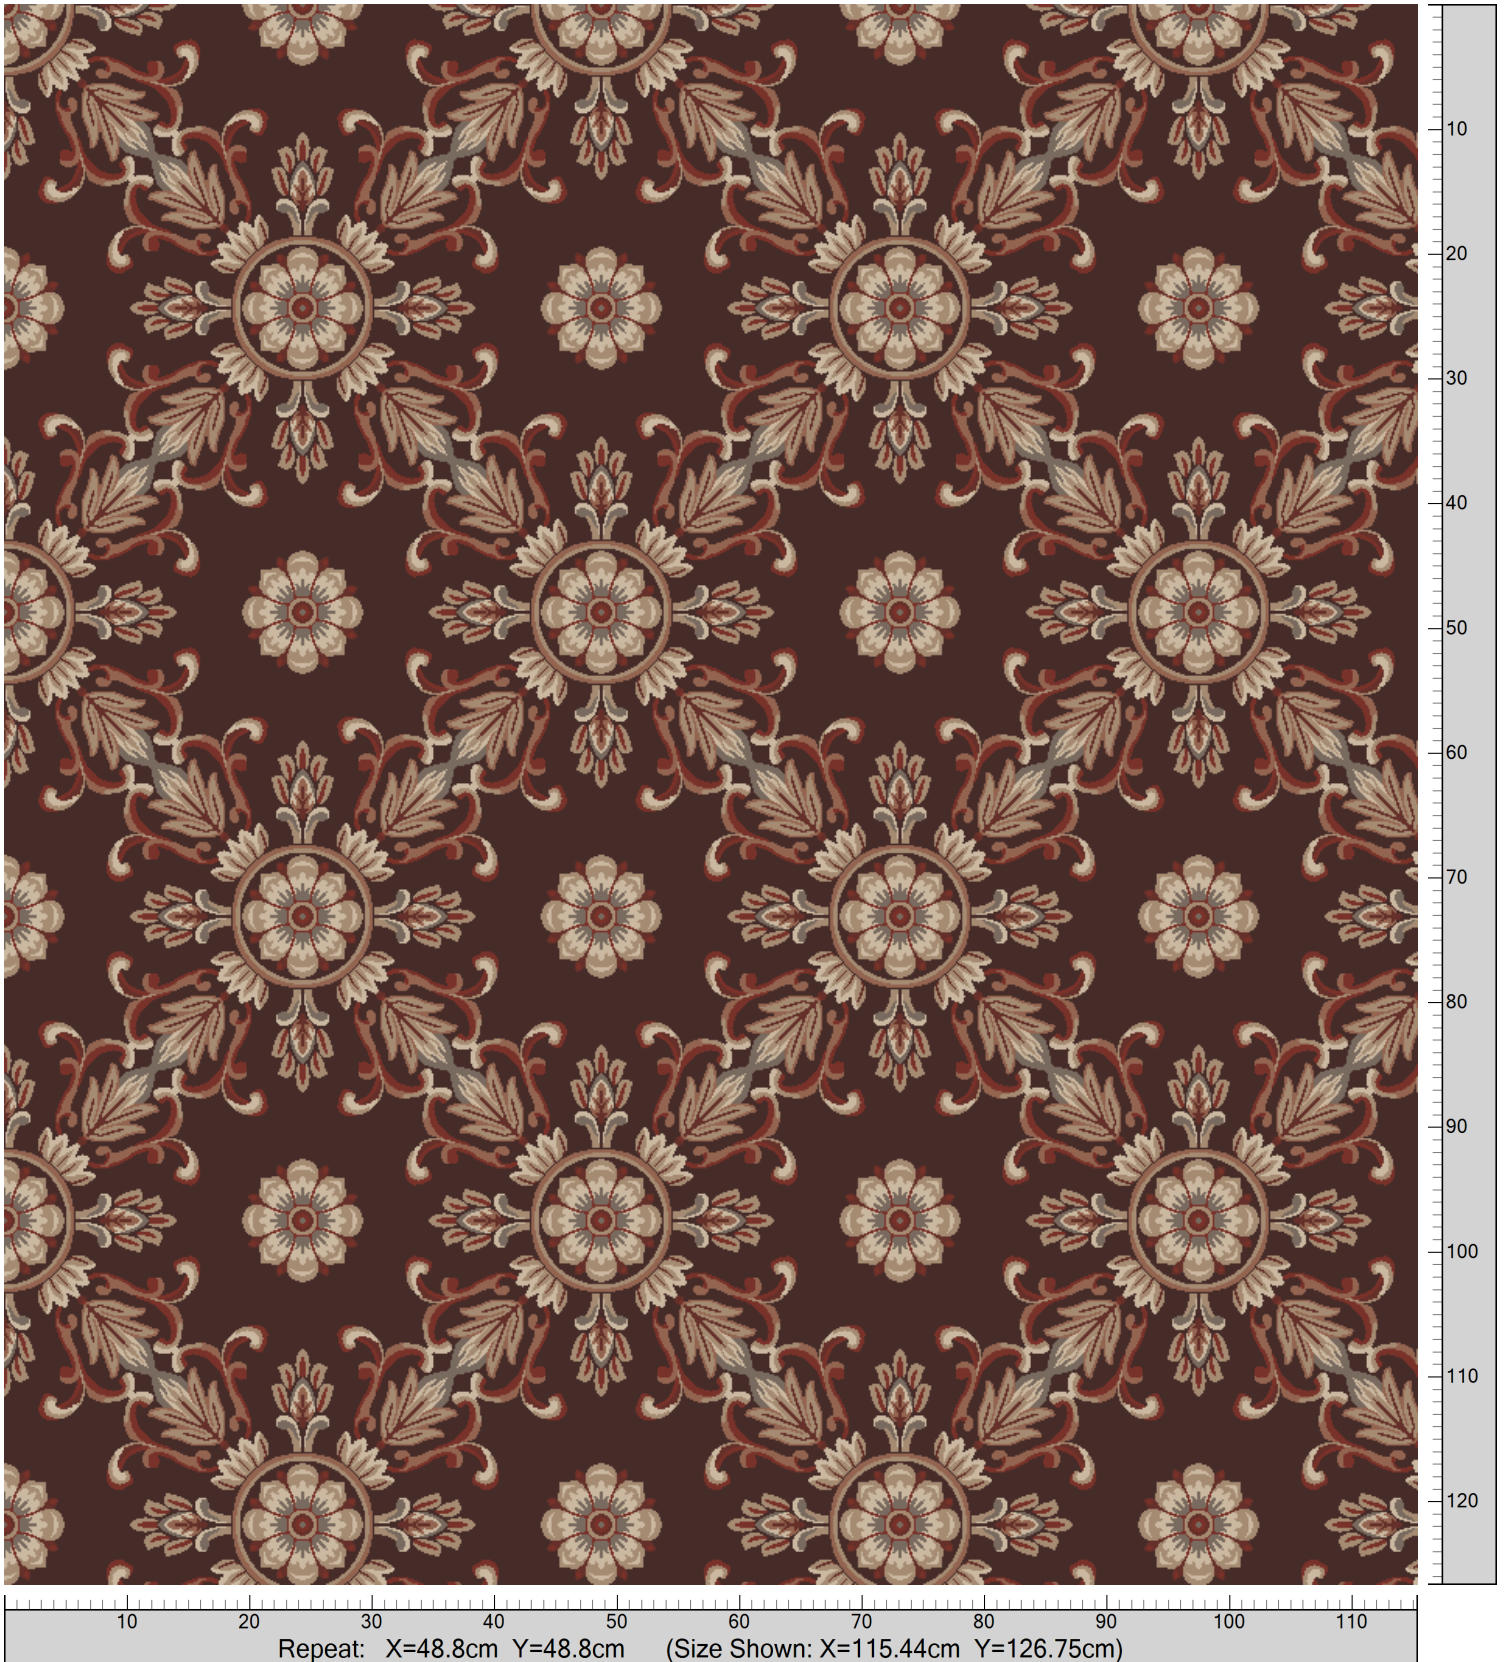

Design: RF5575404
Version: *EF80845-5*

Date: 14-JAN-2020 pnp
Copyright: egetaepper a/s - pia
Approved by:

CLASSIC - Floral Path
Standard Palette 5575

Colors are approximation only. Physical sample must be approved for ordering.
Copyright: egetaepper a/s - pia