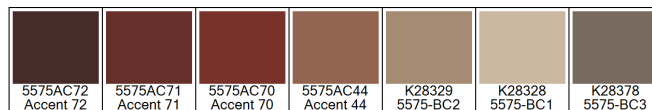

Design: RF5575404
Version: *EF80845-5*

Date: 14-JAN-2020 pnp
Copyright: egetaepper a/s - pia
Approved by:

CLASSIC - Floral Path
Standard Palette 5575

Colors are approximation only. Physical sample must be approved for ordering.
Copyright: egetaepper a/s - pia