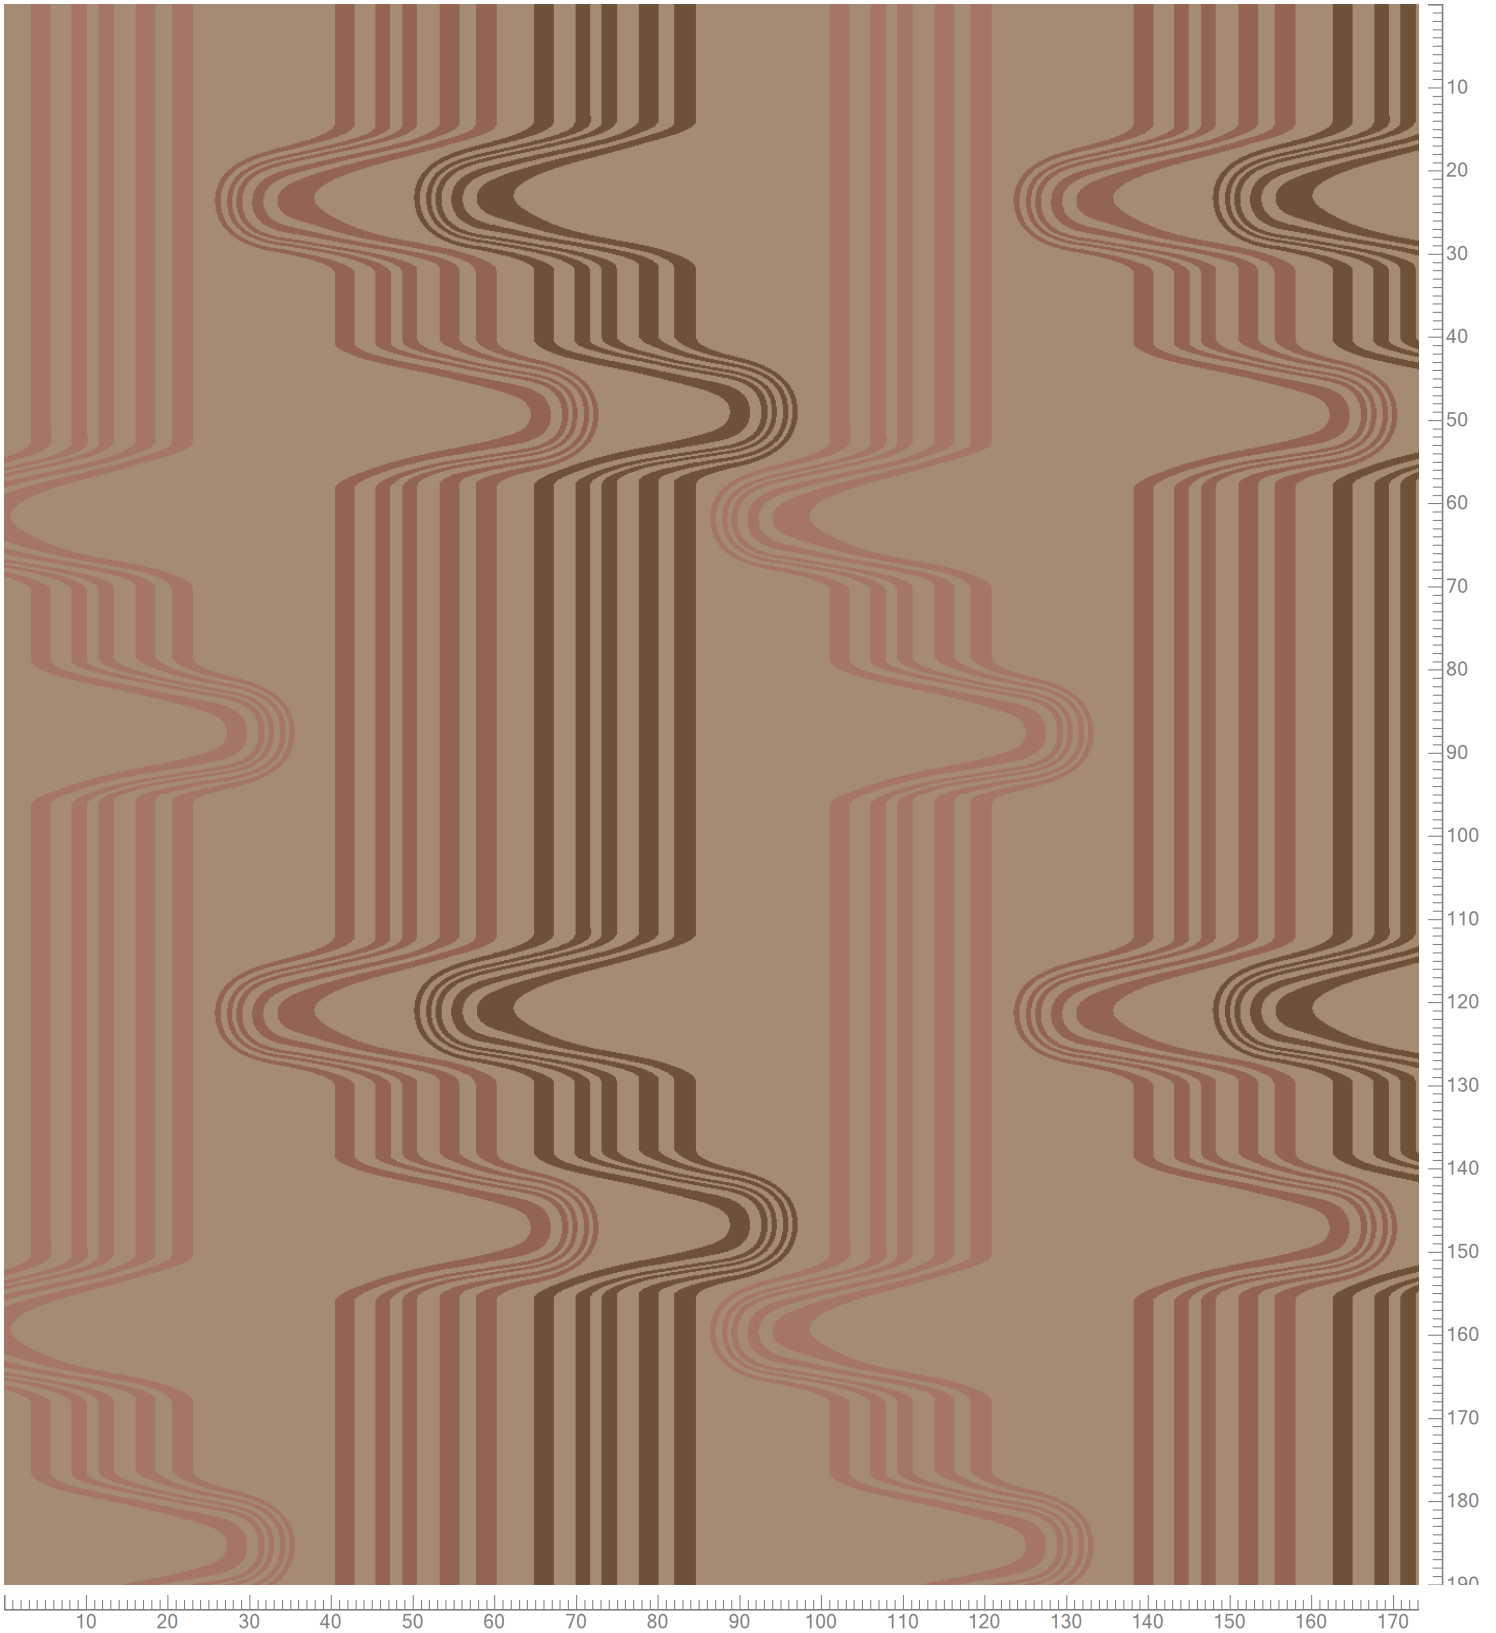

GRAPHIC - Vibrate
Standard Palette 5575

Repeat: X=97.8cm Y=97.8cm (Size Shown: X=173.23cm Y=190.12cm)

Colors are approximation only. Physical sample must be approved for ordering.
Copyright: egecarpets a/s - LYKKE