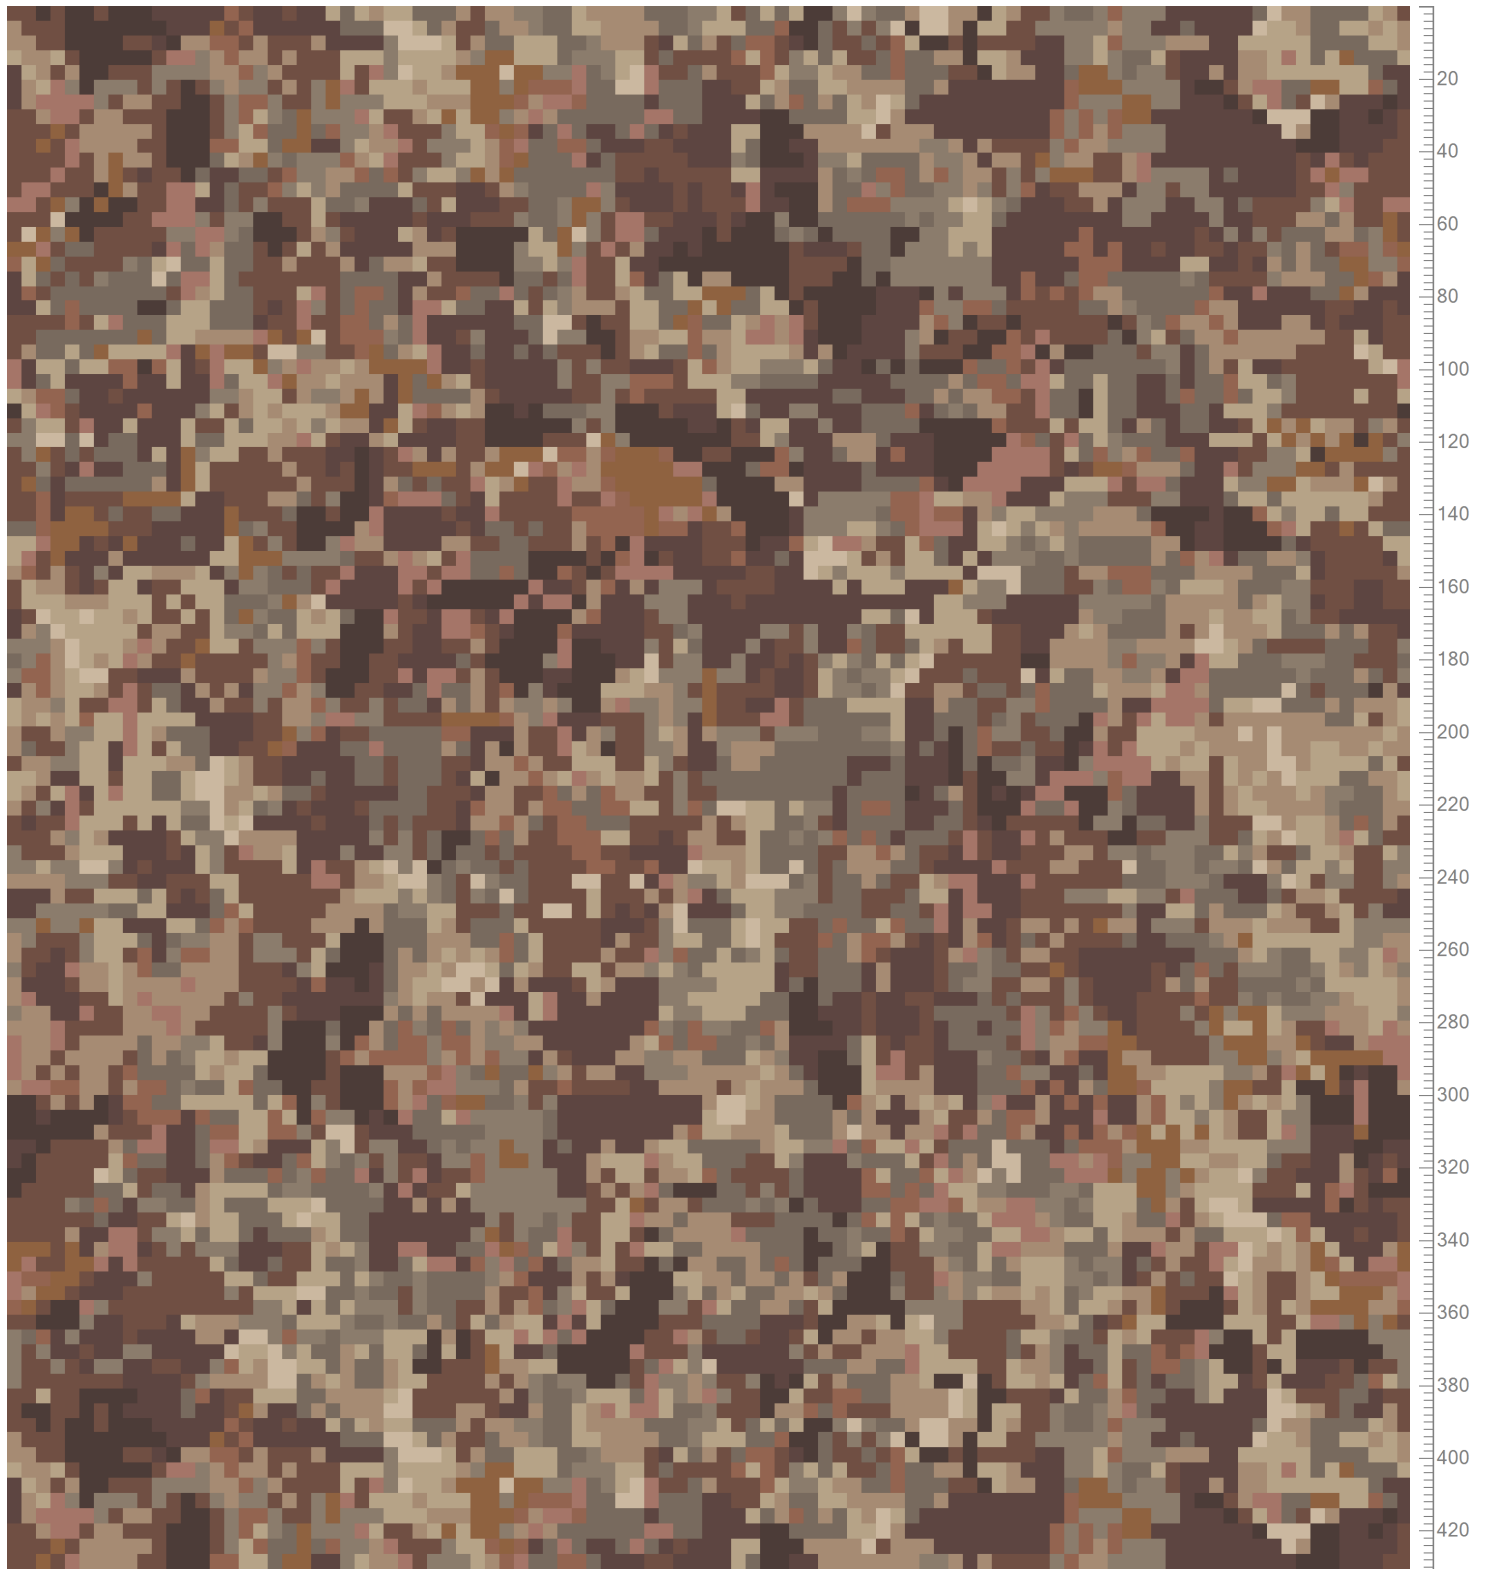

Design: RF5575352
Version: EF82193-5

Date: 25-FEB-2021 hjj
Copyright: egecarpets a/s - LYKKE
Approved by:

GRAPHIC - Pixel Camouflage
Standard Palette 5575

Repeat: X=390.1cm Y=390.1cm

K28328 K5275-1	5575AC74 Accent 74	5575AC13 Accent 13	5575AC15 Accent 15	5575AC43 Accent 43	K28329 K5275-2	5575AC44 Accent 44	K28378 K5275-3	5575AC45 Accent 45	5575AC46 Accent 46	5575AC47 Accent 47