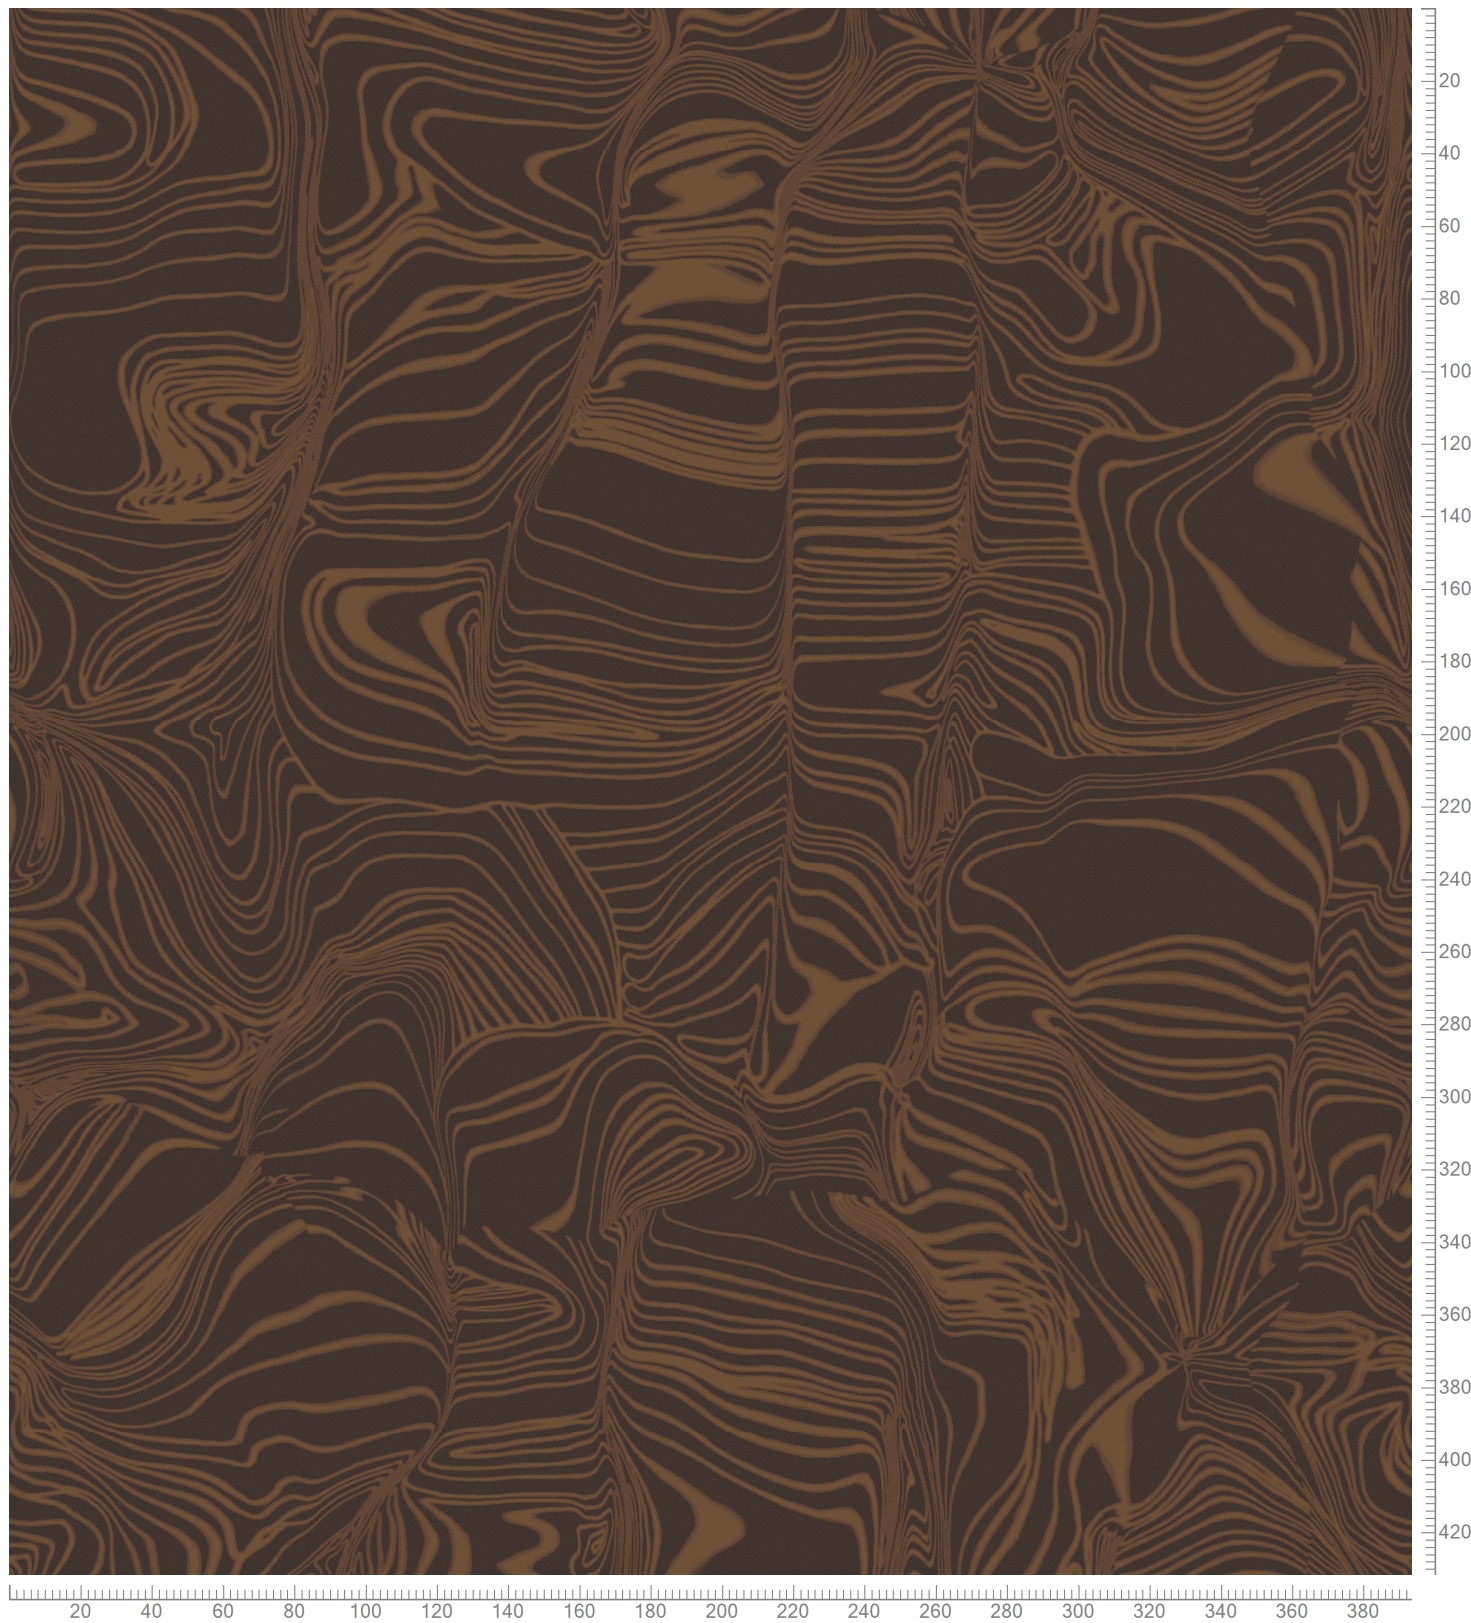

Design: RF5575346
Version: EF82101-9

Date: 25-FEB-2021 hjj
Copyright: egecarpets a/s - LYKKE
Approved by:

GRAPHIC - Glass Distortion
Standard Palette 5575

Design Size: X=391.16cm Y=460.76cm