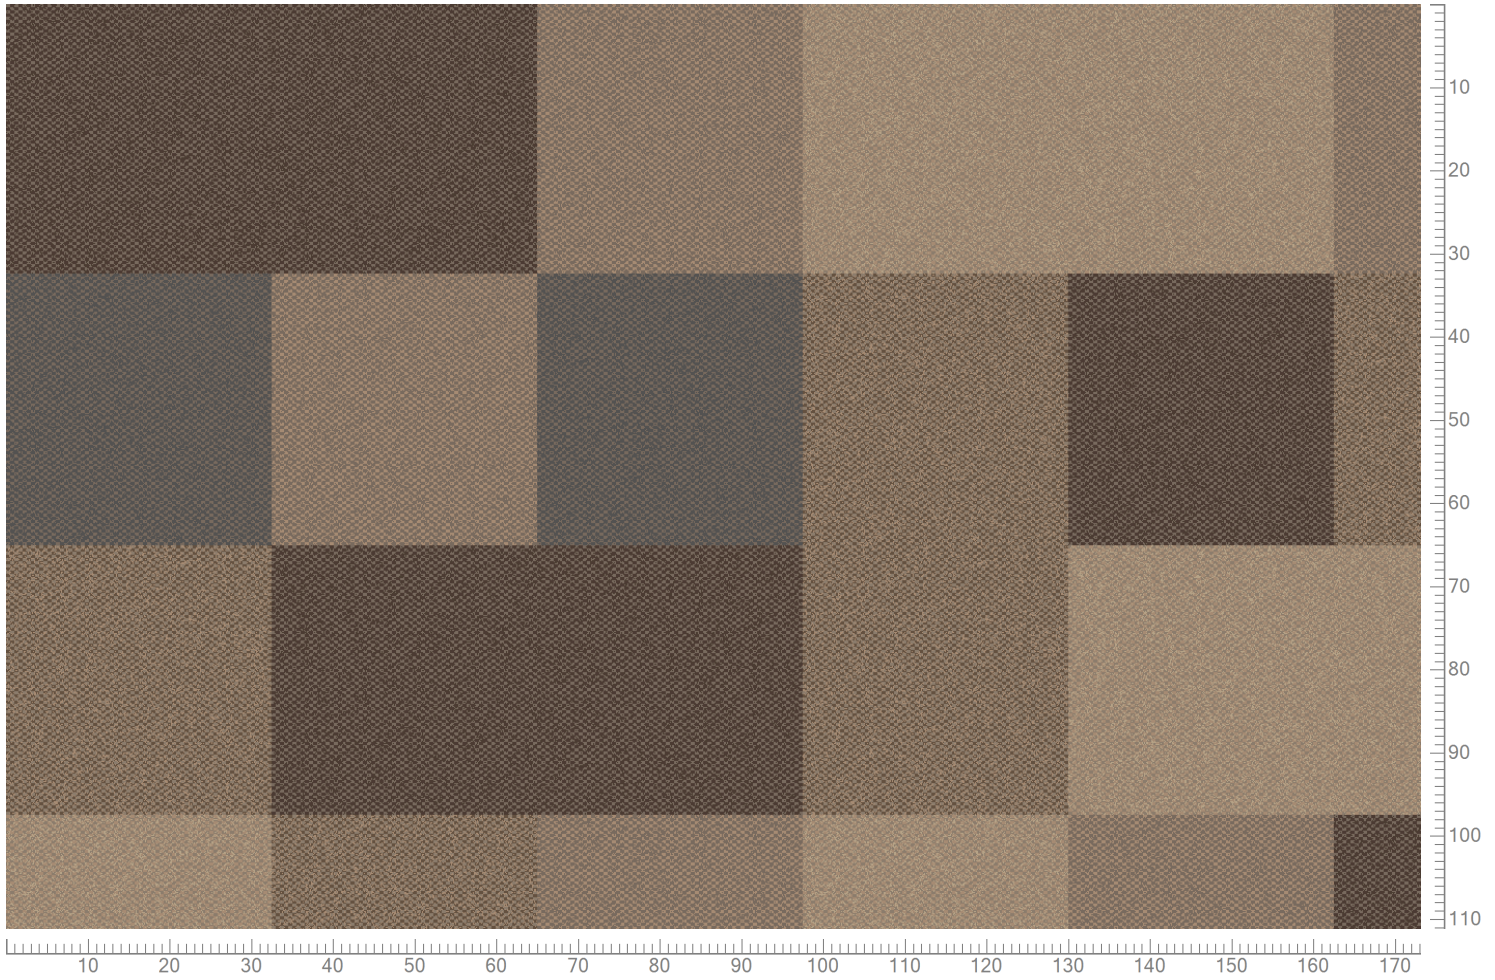

ege	Sku No		Project		Quality	DB	Country
	5575216		check plaid beige			DB10-5504	DK
	Design	Version			Repeat type	Width	Length
	EF80407	13			2-ROOMREPEAT	195.1	195.1
	Design ref.	Colors					
	ESSENTIALS	5575					
						Base no.	Mod. inst.
						0	
LYKKE			overlock yarn 0620730 Previous RF52754916				
Design created by: hlj Date: 18-SEP-2017							
Sku MODIFIED by: hlj Date: 15-AUG-2019							

Page 1 / 2 EF80407-13 5575				K28328	K28329	K28378	K28374	K28366	K28364	K28380	K28379	K27886	K28360	K28367	K28368	
				5575-BC1	5575-BC2	5575-BC3	5575-BC4	5575-BC5	5575-BC6	5575-BC7	5575-BC8	5575-BC9	5575-BC10	5575-BC11	5575-BC12	
				1	2	3	4	5	6	7	8	9	10	11	12	
Color Categorization				0	0	0	0	0	0	0	0	0	0	0	0	0
Wet Factor: 105.2%				3.3%	31.0%	39.6%	15.7%	1.8%		6.9%		6.9%				
1		4.41%					100									
2		4.41%			100											
3		2.28%						40				73				
5		4.41%					100									
6		4.40%				100										
7		2.29%						40				73				
9		4.42%											40			
10		4.41%					40			40		40				
11		2.28%											100			
13		4.40%											40	73		
14		4.40%											100			
15		2.27%											73	40		
17		4.40%											40	73		
18		4.39%											100			
19		2.28%											73	40		
21		4.41%												100		

Colors are approximation only. Physical sample must be approved for ordering.
Copyright: egetaepper a/s - Lykke