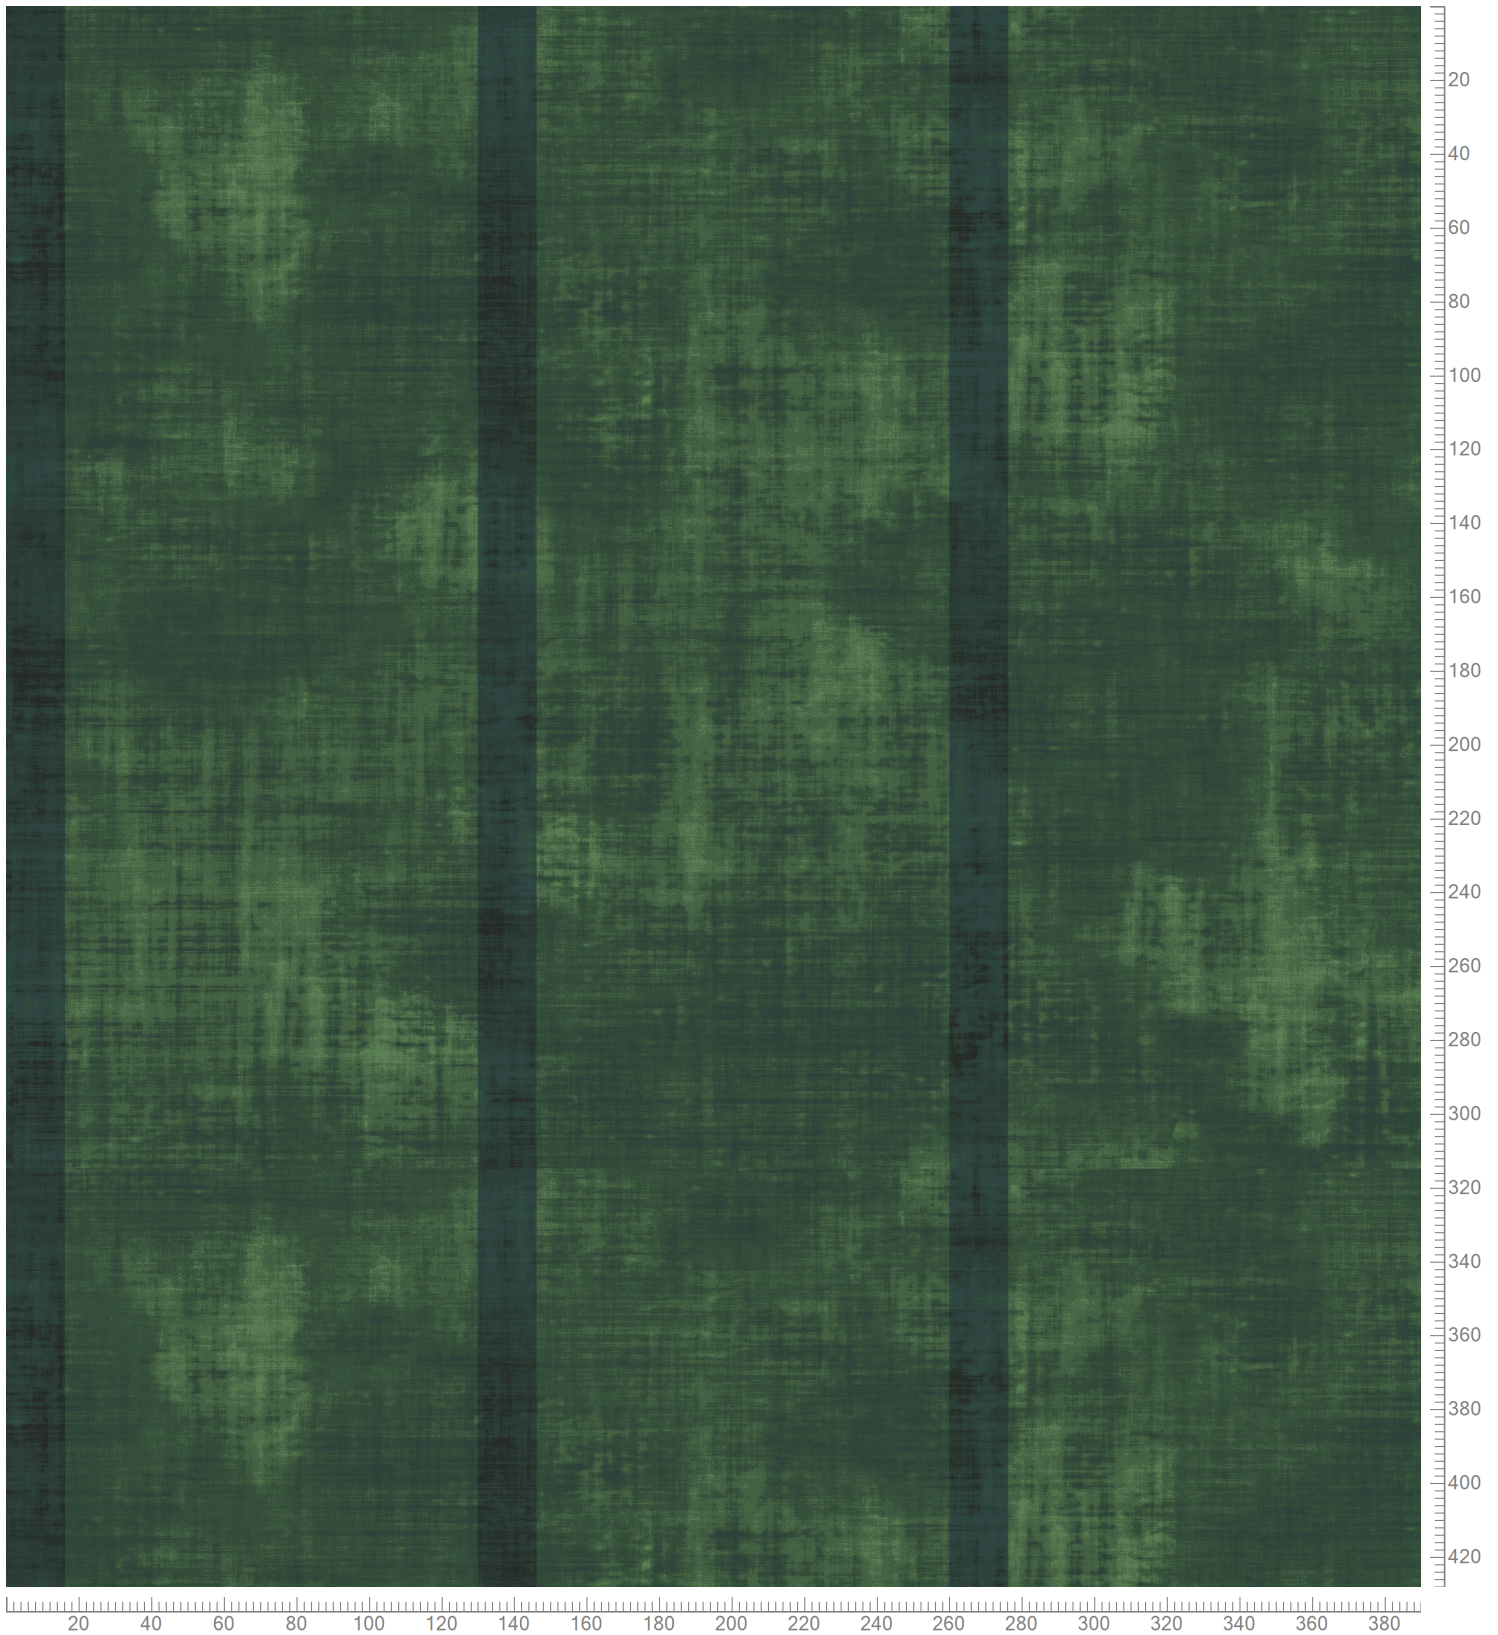

THE MOSQUE COLLECTION 2019
Palette 5520

Repeat: X=390.1cm Y=315.5cm (Size Shown: X=390.14cm Y=428.24cm)

5520AC43 Accent 43 2.23%	5520AC45 Accent 45 15.90%	5520AC46 Accent 46 48.39%	K20047 5520-BC7 9.47%	5520AC75 Accent 75 0.52%	5520AC42 Accent 42 0.29%

Colors are approximation only. Physical sample must be approved for ordering.
Copyright: egetaepper a/s - SHA