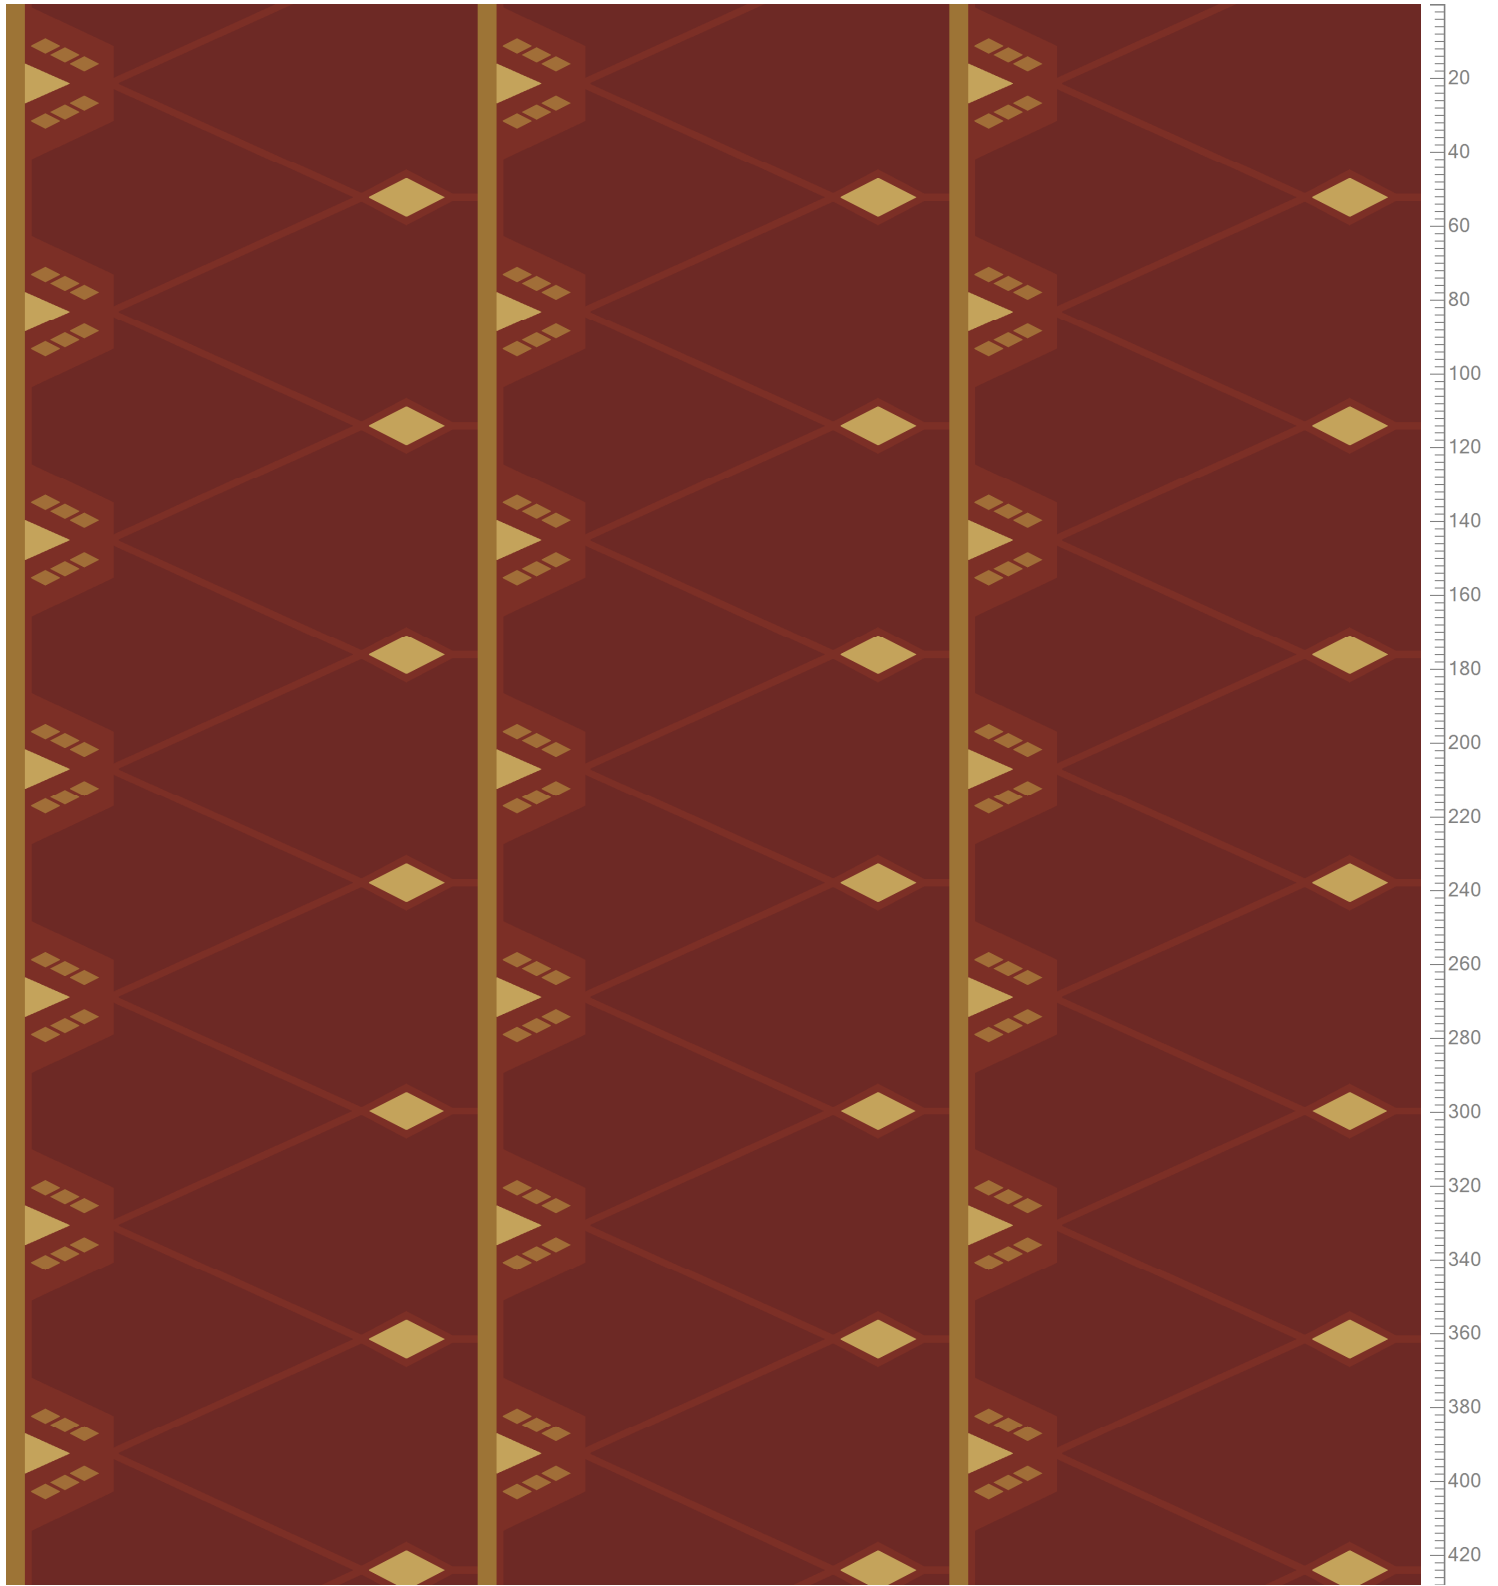

THE MOSQUE COLLECTION 2019
Palette 5520

Repeat: X=130.0cm Y=62.0cm (Size Shown: X=390.14cm Y=428.24cm)

K20045 5520-BC5 46.58%	5520AC60 Accent 60 5.47%	5520AC19 Accent 19 4.00%	A20043 5520-BC3 1.28%	A20042 5520-BC2 1.39%

Colors are approximation only. Physical sample must be approved for ordering.
Copyright: egetaepper a/s - SHA