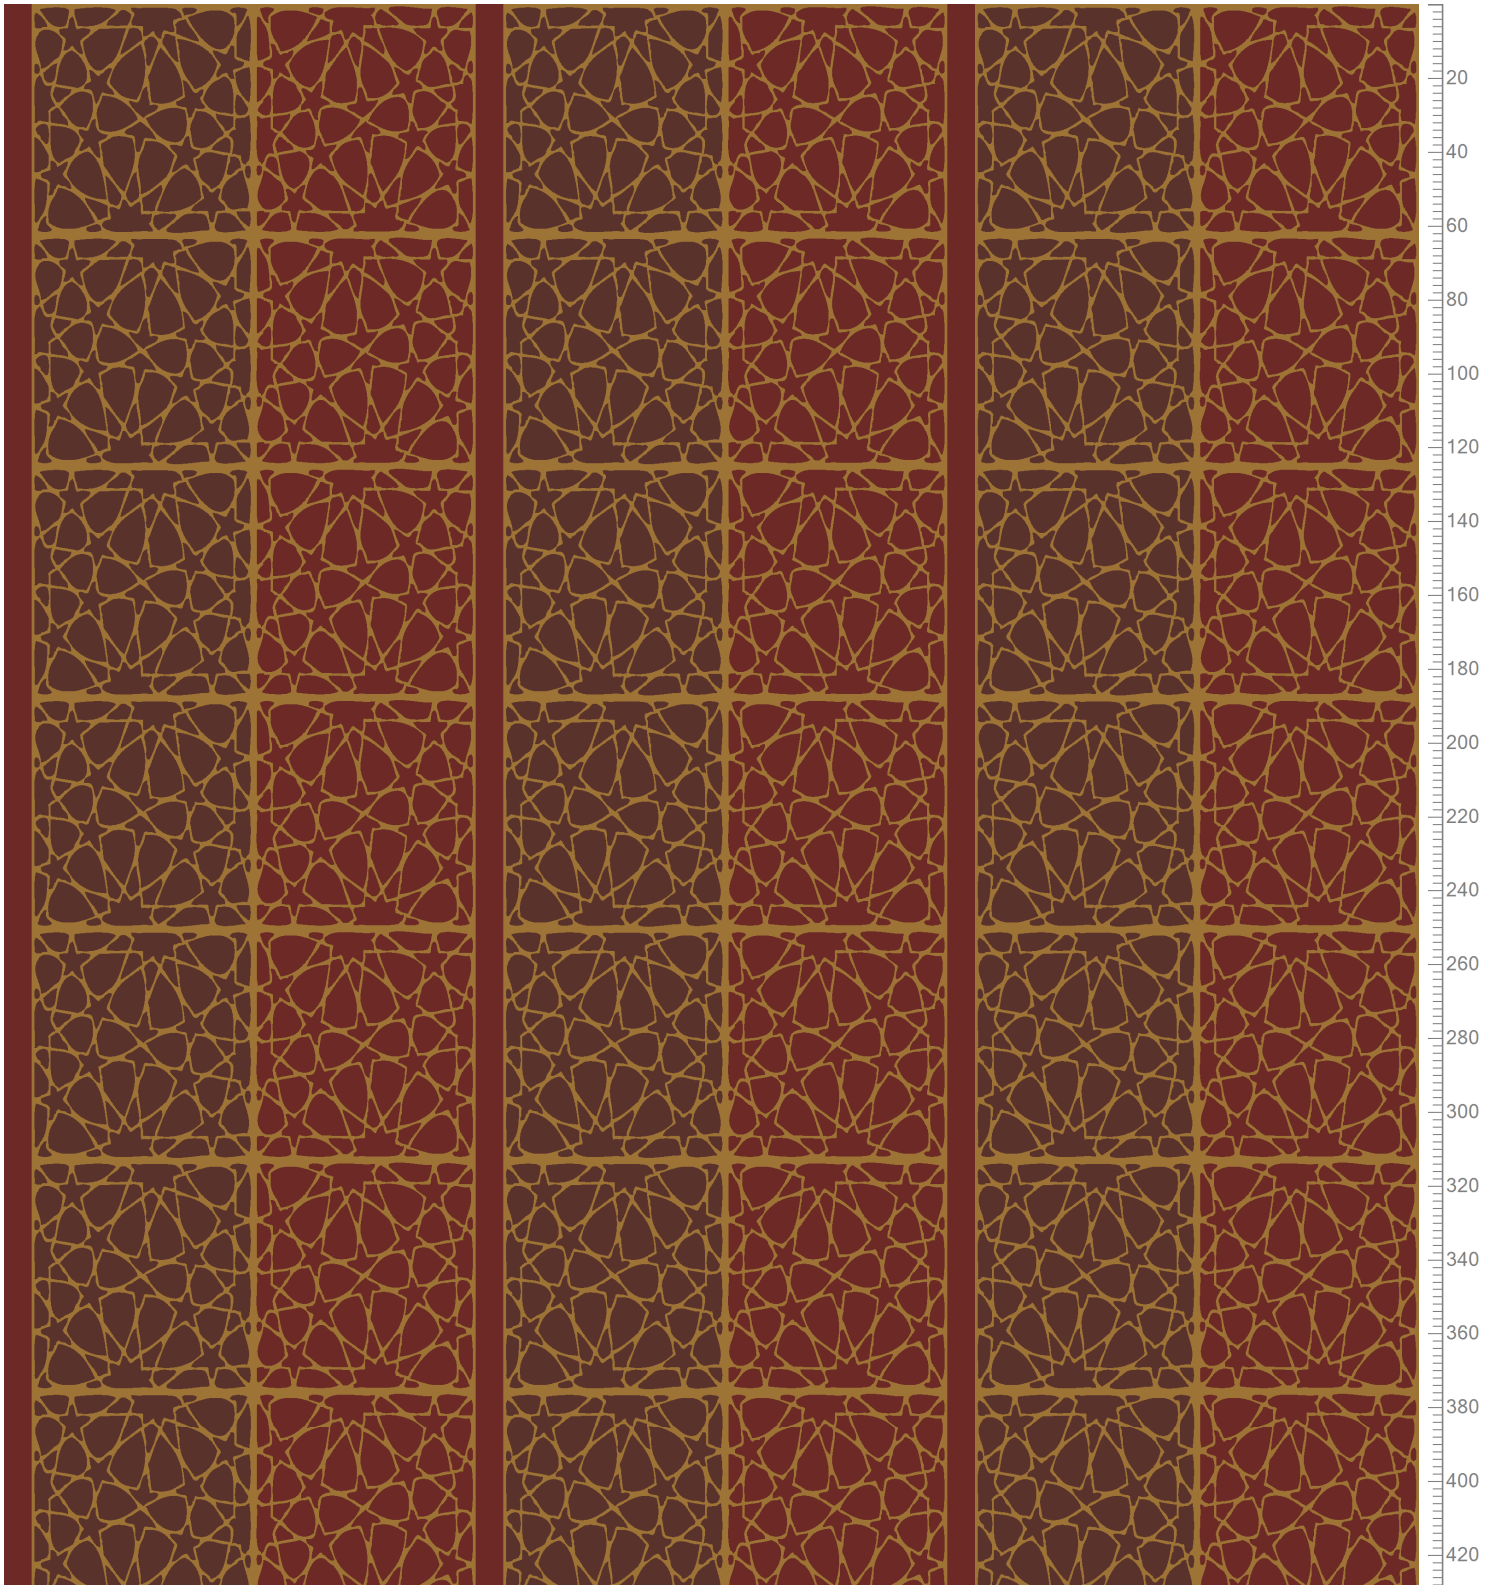

THE MOSQUE COLLECTION 2019  
Palette 5520

Repeat: X=130.0cm Y=62.7cm (Size Shown: X=390.14cm Y=428.24cm)

5520AC61 Accent 61 28.12%	5520AC19 Accent 19 11.84%	K20045 5520-BC5 28.13%

Colors are approximation only. Physical sample must be approved for ordering.  
Copyright: egetaepper a/s - SHA