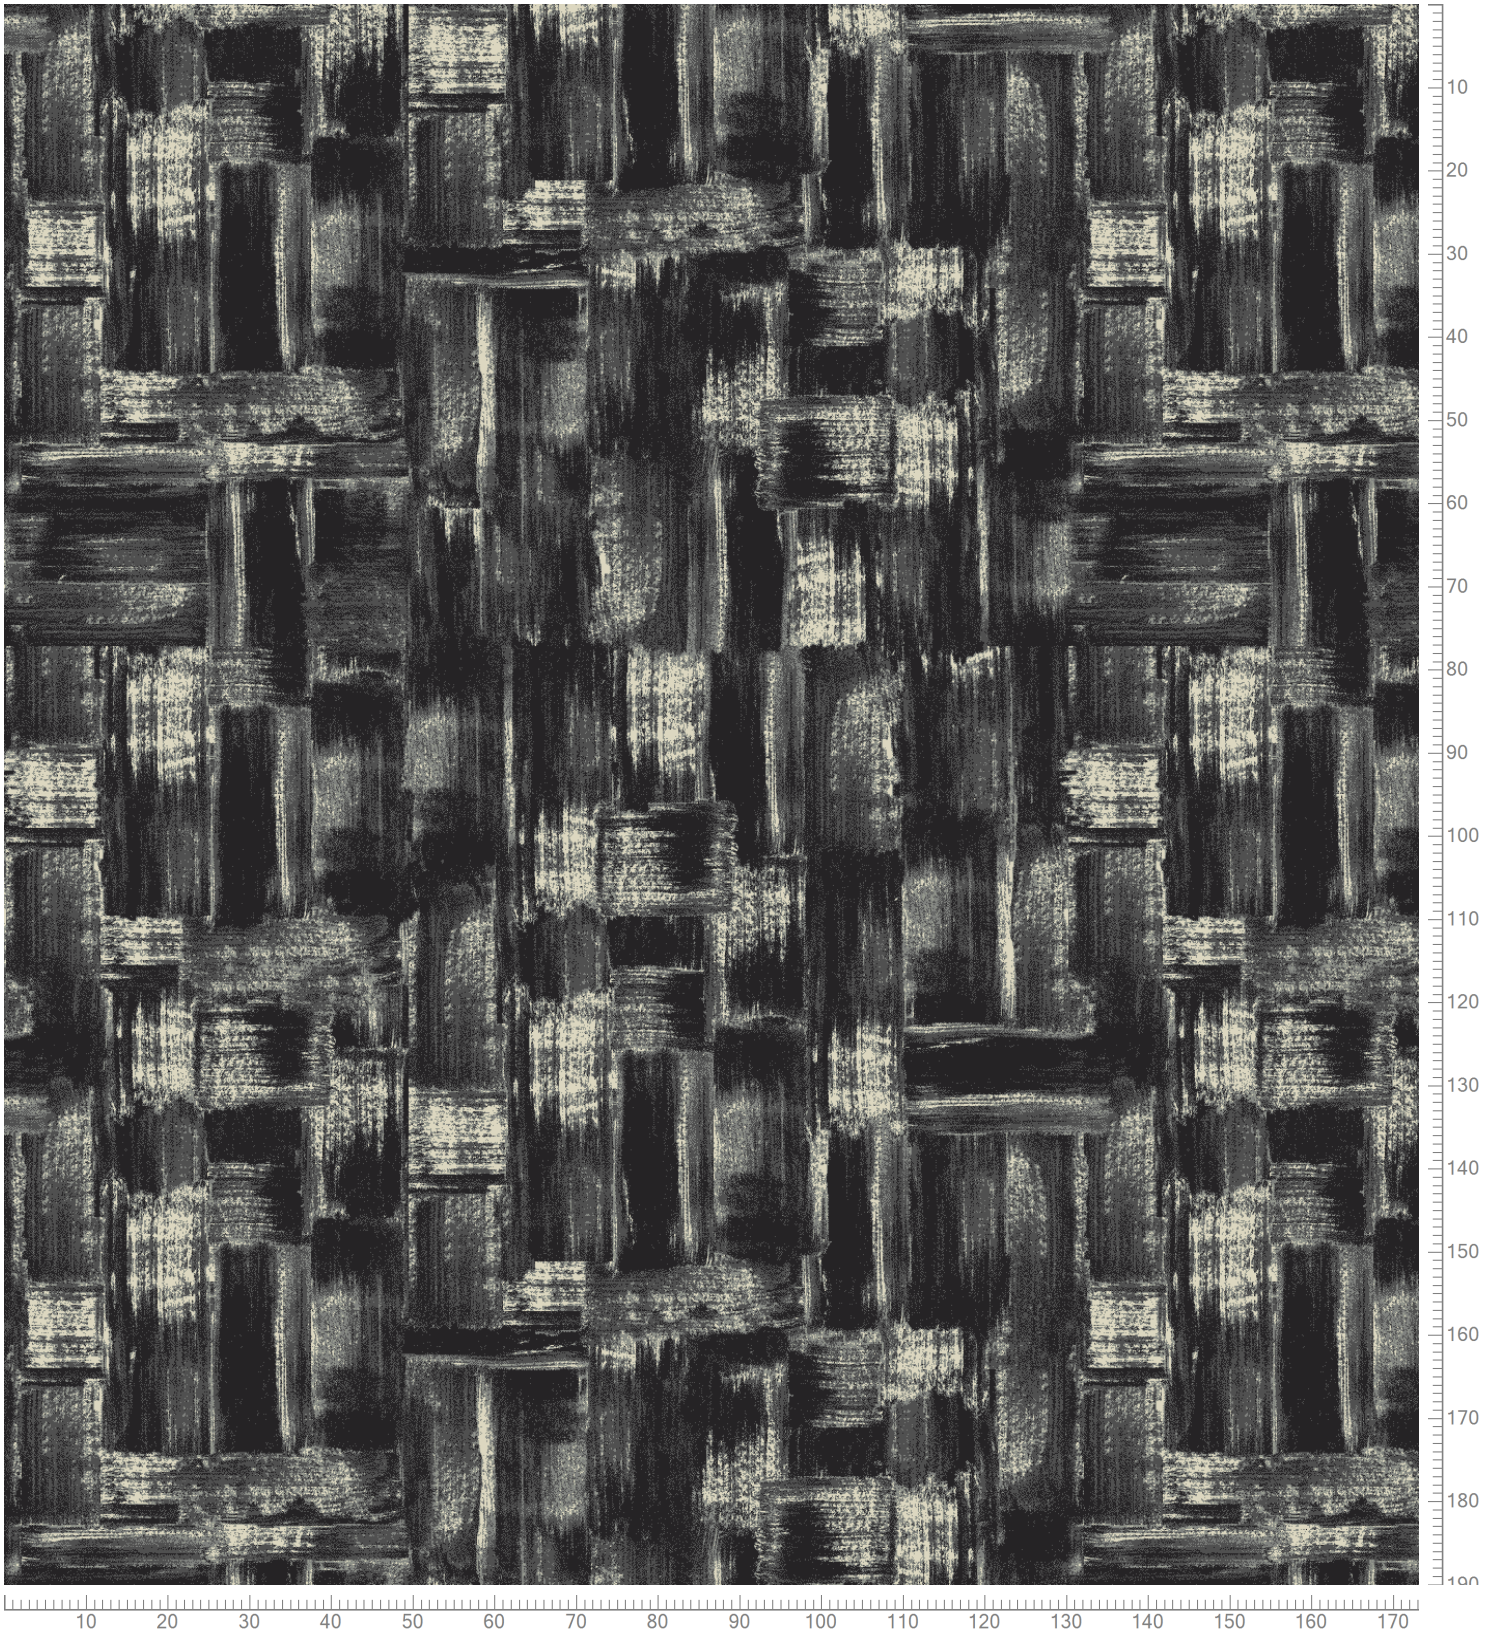

Design: RF5520506
Version: EF81223-13

Date: 14-FEB-2020 hij
Copyright: egetaeppe a/s - Lykke
Approved by:

ARTS & CRAFTS - Brush Strokes
Standard Palette 5520

Repeat: X=130.0cm Y=130.0cm (Size Shown: X=173.23cm Y=190.12cm)