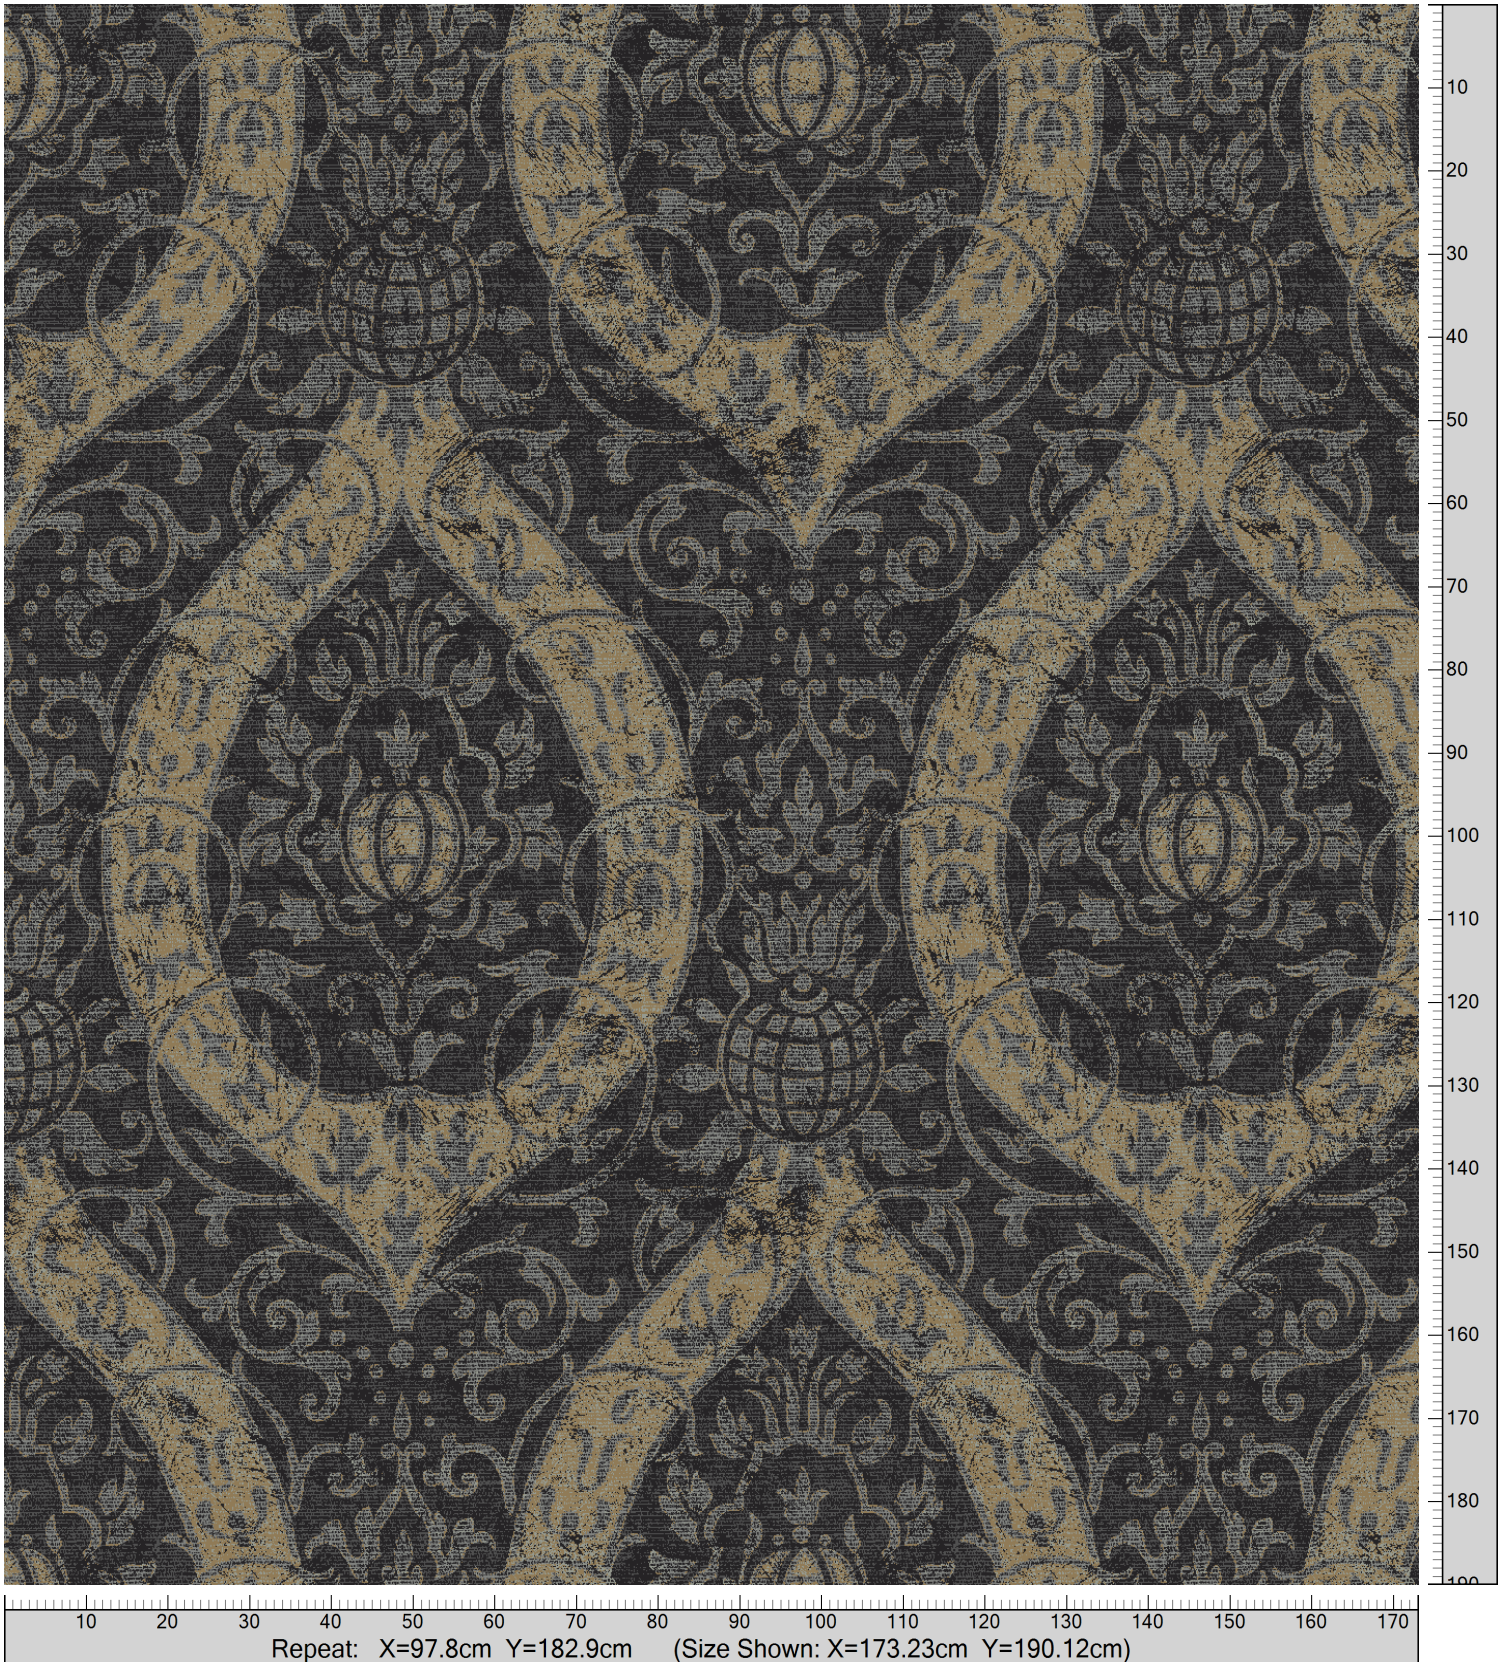

Design: RF5520410
Version: *EF80822-6*

Date: 14-JAN-2020 pnp
Copyright: egetaepper a/s - pia
Approved by:

CLASSIC - Pomegranates
Standard Palette 5520

Colors are approximation only. Physical sample must be approved for ordering.
Copyright: egetaepper a/s - pia