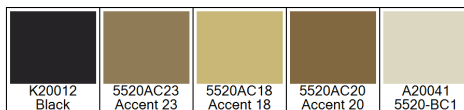

Design: RF5520403  
Version: \*EF80816-7\*

Date: 14-JAN-2020 pnp  
Copyright: egetaepper a/s - pia  
Approved by:

CLASSIC - Iron Gate  
Standard Palette 5520

Colors are approximation only. Physical sample must be approved for ordering.  
Copyright: egetaepper a/s - pia