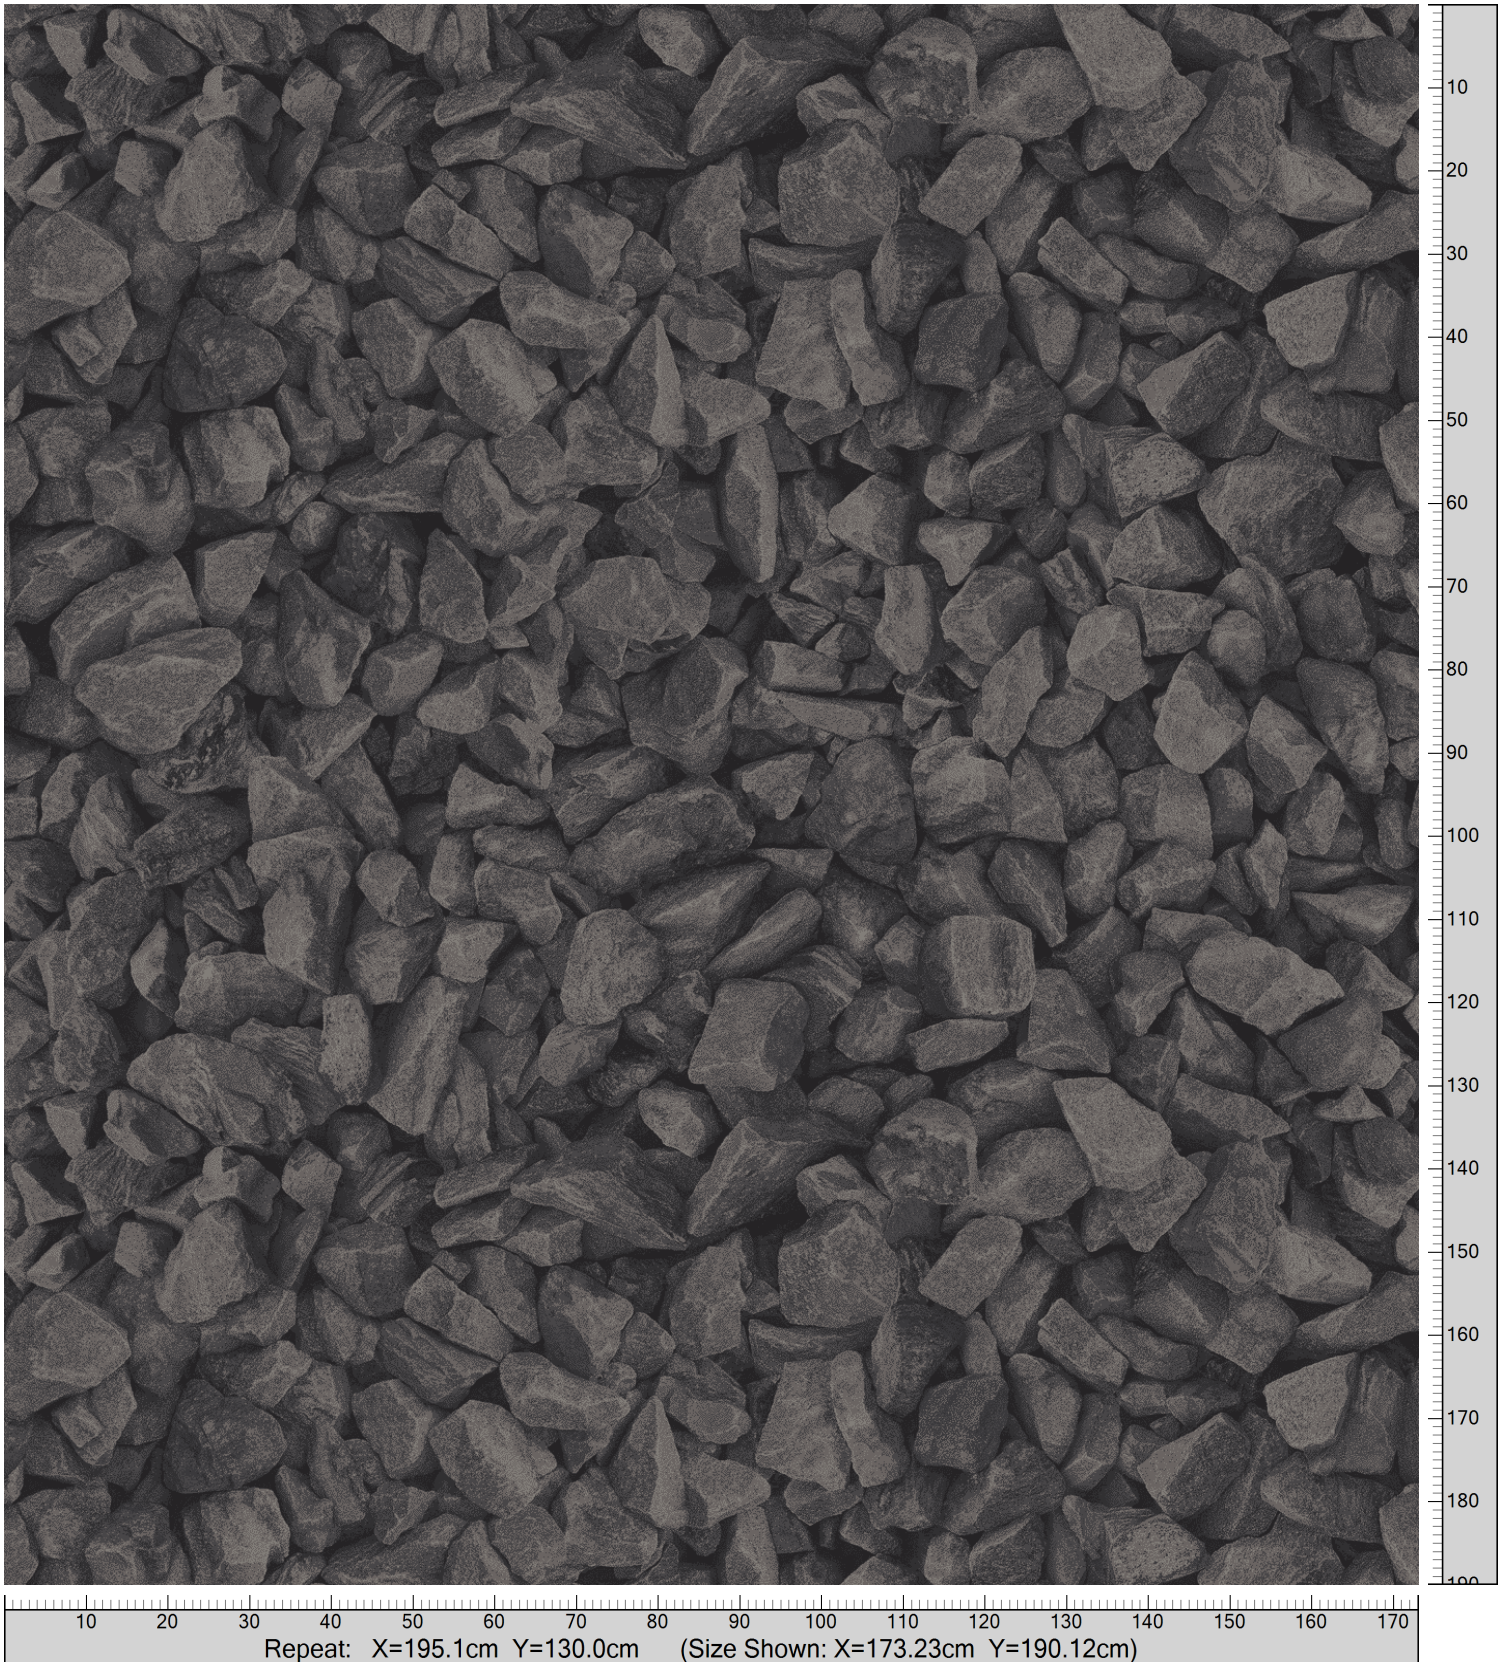

Design: RF5500814  
Version: EF81617-3

Date: 8-JUL-2019 loso  
Copyright: egetaepper a/s - LOSO  
Approved by:

NATURE - Reykjavik rocks  
Standard Palette 5500

Colors are approximation only. Physical sample must be approved for ordering.  
Copyright: egetaepper a/s - LOSO