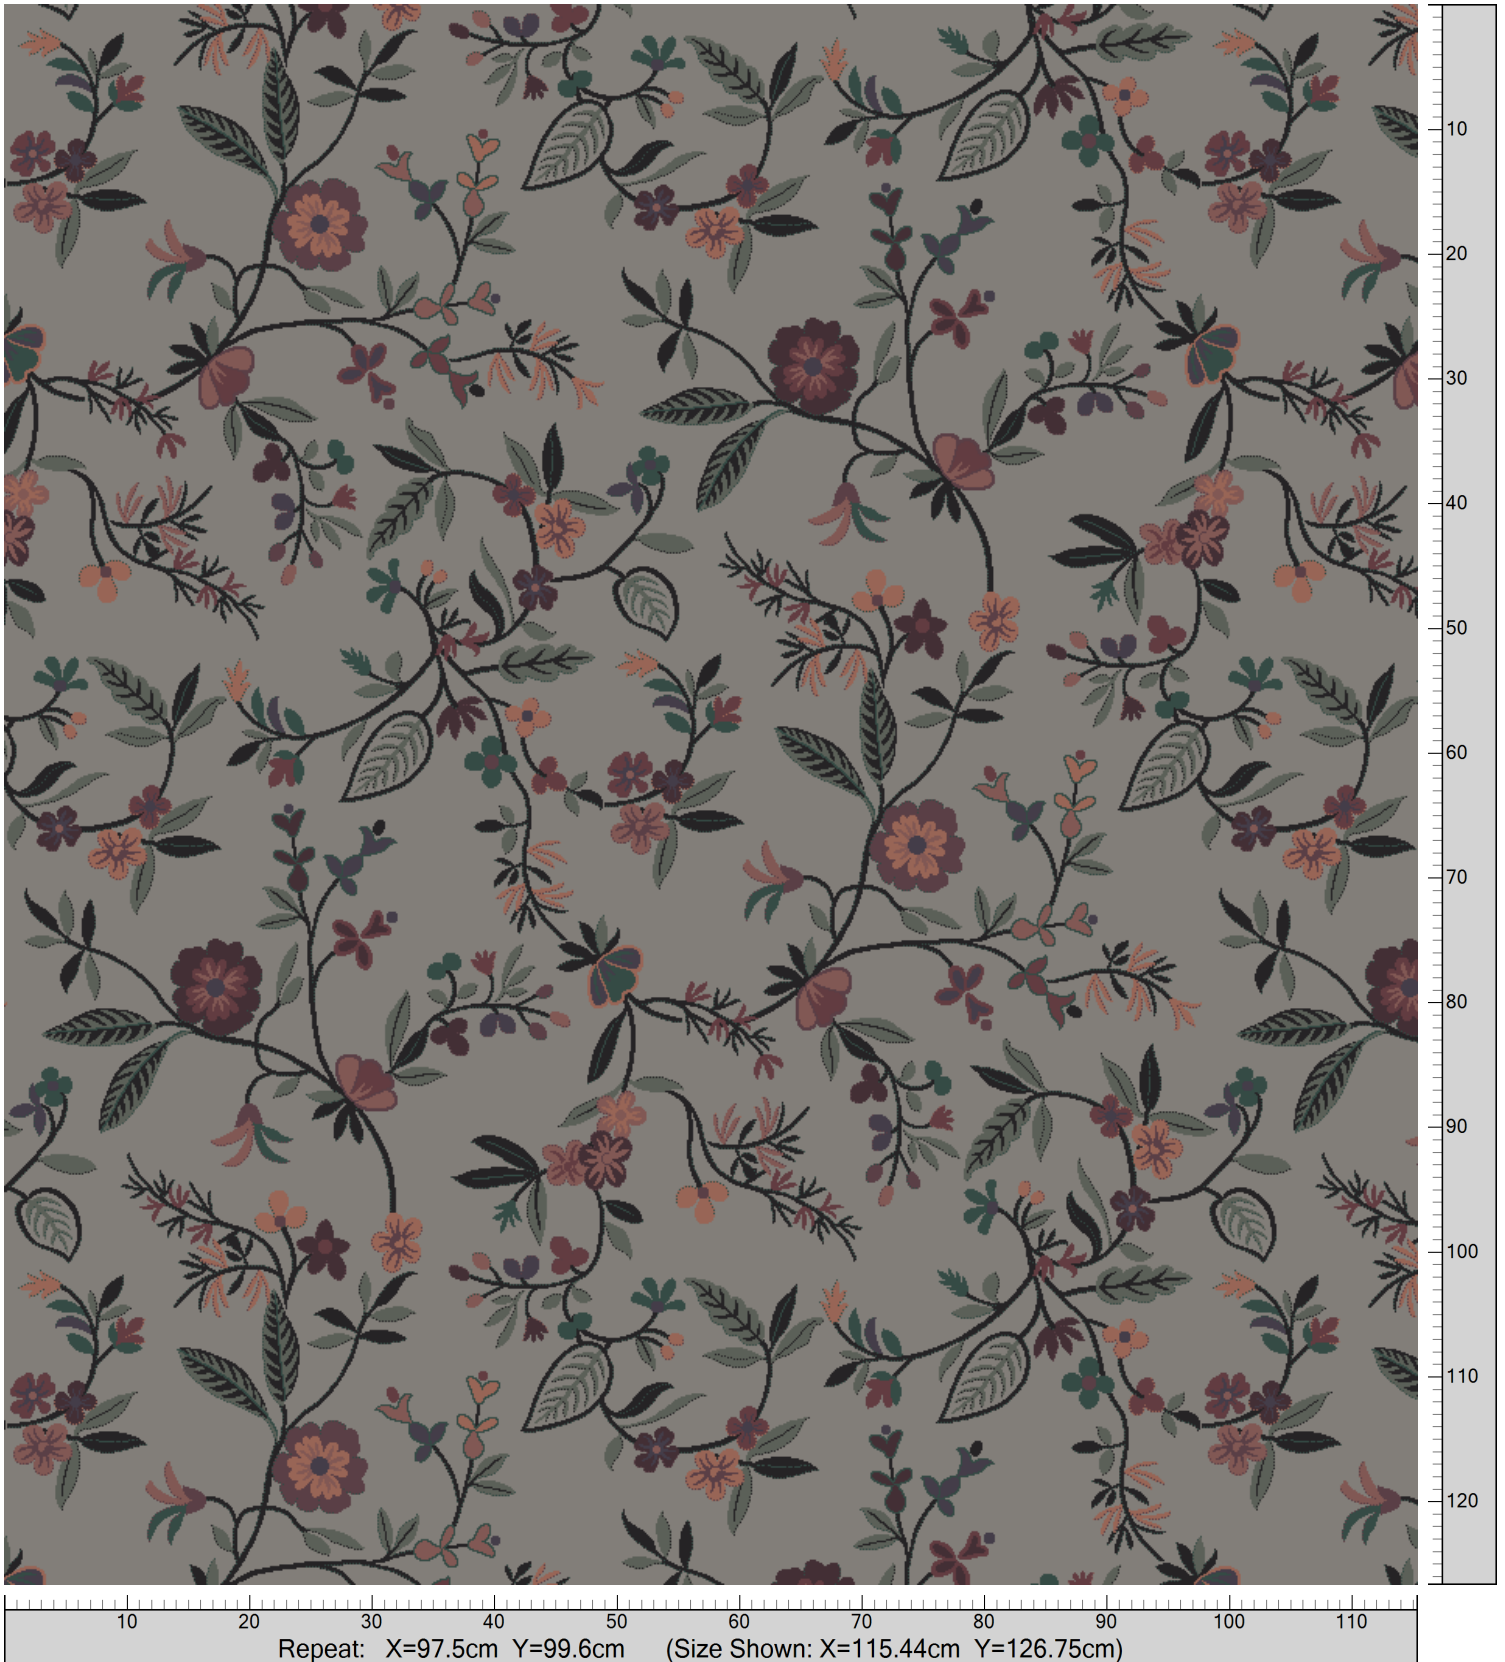

Design: RF5500807
Version: EF81654-3

Date: 8-JUL-2019 loso
Copyright: egetaepper a/s - LOSO
Approved by:

NATURE - Japanese blossom
Standard Palette 5500

5500AC13 Accent 13	K40502 5500-BC2	5500AC43 Accent 43	5500AC45 Accent 45	5500AC48 Accent 48	5500AC50 Accent 50	5500AC49 Accent 49	5500AC51 Accent 51	5500AC55 Accent 55	5500AC52 Accent 52

Colors are approximation only. Physical sample must be approved for ordering.
Copyright: egetaepper a/s - LOSO